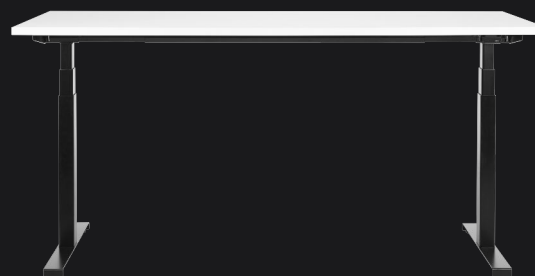

Switch flexibly between sitting and standing with our height-adjustable desks. We offer different formats for the office as well as for the home office. Work more concentrated and healthier thanks to more movement at work.

All BakkerElhuizen
Sit-stand desks

WORK & MOVE Desk 160x80

BNEWMDBTW160

The WORK & MOVE sit-stand desk is the ideal desk to flexibly switch between sitting and standing during work.

Type of height adjustment	Electric
Cable management included	No
Product complies to norm (s)	NEN-EN-527

WORK & MOVE Desk 120x70

BNEWMDBTW120

The WORK & MOVE sit-stand desk is the ideal desk to flexibly switch between sitting and standing during work.

Type of height adjustment	Electric
Cable management included	No
Product complies to norm (s)	EN 60335-1