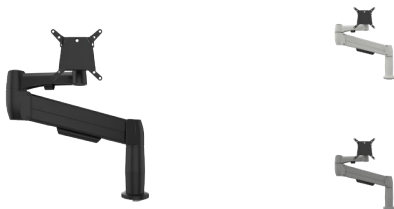

Filex Galaxy Modular Flex Single

BNEFG809478

Flexible in depth and height and adjustable because of the gas spring and 3 pivot points. Rotating and tilting the screens is no longer a problem.

Mounting(s) included in the box	Grommet - Clamp including desk feed through
Rotation stop?	Yes
Cable management included	Yes

Filex Galaxy Modular Flex Dual

BNEFG809476

The Filex Galaxy Modular Flex Dual is an ergonomically flexible monitor arm, suitable for 2 screens.

Mounting(s) included in the box	Grommet - Clamp including desk feed through
Rotation stop?	Yes
Cable management included	Yes

Filex Galaxy Flex Dual Crossbar

BNEFG809427-S

The Filex Galaxy Flex Dual Crossbar is an ergonomical solution for symmetry between 2 screens.

Mounting(s) included in the box	Grommet - Clamp including desk feed through
Rotation stop?	Yes
Cable management included	Yes