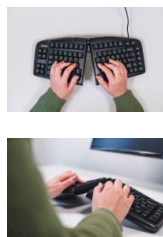

Goldtouch Adjustable V2

BNEGTTBUS

The Goldtouch Adjustable V2 is an ergonomic split keyboard for your fixed workstation.

Type of keyboard	Split
Product dimension length [mm]	178
Connection type	Wired