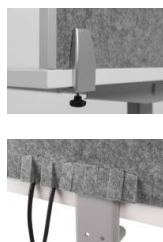

BE Safety Screen back Acrylic

BNESSBALGY160

With the BE Safety Screens, you can create your own personal quiet zone in the office.

Thickness desk screen [mm]	10
Noise absorption class	B
Clamp range maximum [mm]	26