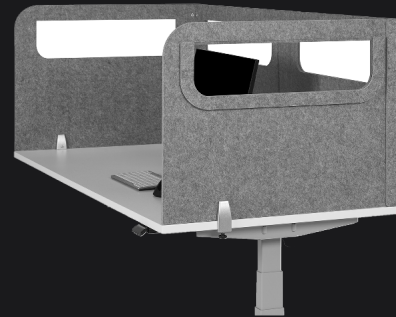

Concentrated work thanks to acoustically effective material. The BE Safety Screens are made from sound-absorbing PET felt, which is not only reducing noise, but is also sustainable. The Safety Screens fit perfectly into any working environment and combine inconspicuous design with more privacy and hygiene in the office.

All BakkerElhuizen
Safety Screens

BE Safety Screen U Acrylic

BNESSUALGY16oD8o

With the BE Safety Screens, you can create your own personal quiet zone in the office.

Thickness desk screen [mm]	10
Noise absorption class	B
Clamp range maximum [mm]	26