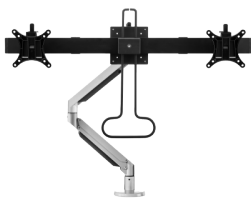

Filex Galaxy Modular Dual

BNEFG809422

The Filex Galaxy Modular Dual is suitable for two screens which can be adjusted separately.

Mounting(s) included in the box	Grommet - Clamp including desk feed through
Rotation stop?	Yes
Cable management included	Yes

Filex Galaxy Modular Flex Single

BNEFG809478

Flexible in depth and height and adjustable because of the gas spring and 3 pivot points. Rotating and tilting the screens is no longer a problem.

Mounting(s) included in the box	Grommet - Clamp including desk feed through
Rotation stop?	Yes
Cable management included	Yes

Filex Galaxy Modular Flex Dual

BNEFG809476

The Filex Galaxy Modular Flex Dual is an ergonomically flexible monitor arm, suitable for 2 screens.

Mounting(s) included in the box	Grommet - Clamp including desk feed through
Rotation stop?	Yes
Cable management included	Yes

Filex Galaxy Flex Dual Crossbar

BNEFG809427-S

The Filex Galaxy Flex Dual Crossbar is an ergonomical solution for symmetry between 2 screens.

Mounting(s) included in the box	Grommet - Clamp including desk feed through
Rotation stop?	Yes
Cable management included	Yes