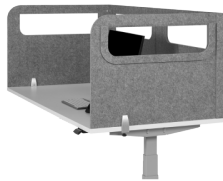

All BakkerElhuizen
Safety Screens

BE Safety Screen U Acrylic

BNESSUALGY16oD8o

With the BE Safety Screens, you can create your own personal quiet zone in the office.

Thickness desk screen [mm]	10
Noise absorption class	B
Clamp range maximum [mm]	26