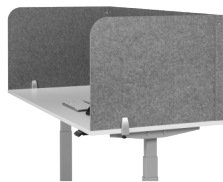

All BakkerElhuizen
Safety Screens

BE Safety Screen U Acrylic

BNESSUALGY16oD8o

With the BE Safety Screens, you can create your own personal quiet zone in the office.

Thickness desk screen [mm]	10
Noise absorption class	B
Clamp range maximum [mm]	26