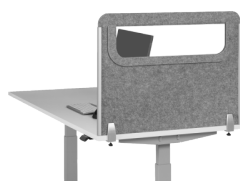

BE Safety Screen side Acrylic

BNESSSALGYD80

With the BE Safety Screens, you can create your own personal quiet zone in the office.

Thickness desk screen [mm]	10
Noise absorption class	B
Clamp range maximum [mm]	26