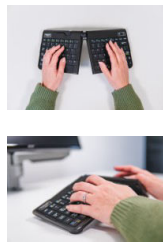

S-board 840 Numeric

BNES840DNUM

The ideal device for your numerical input.

Type of keyboard	Numeric
Product dimension length [mm]	195
Connection type	Wired

Goldtouch Travel Go2 Wireless

BNEGTTBUS

This Bluetooth split keyboard is foldable and has a compact size, folded as well as unfolded. You can take the Goldtouch Travel Go2 everywhere to work ergonomically.