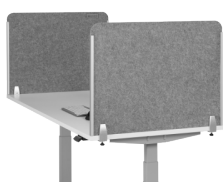

BE Safety Screen side

BNESSSLGYD80

With the BE Safety Screens, you can create your own personal quiet zone in the office.

Thickness desk screen [mm]	10
Noise absorption class	B
Clamp range maximum [mm]	26