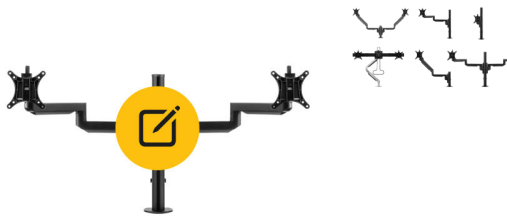

Optimise your screen position with our monitor arms for the ideal viewing behaviour and a neutral posture. Our monitor arms can be easily adjusted to improve the height, depth and viewing angle of your screen(s). For the best and healthiest way of working with a screen.

All BakkerElhuizen
Monitor arms

Filex Galaxy Configurator

BNEFGCONFIG

Create your own setup now!