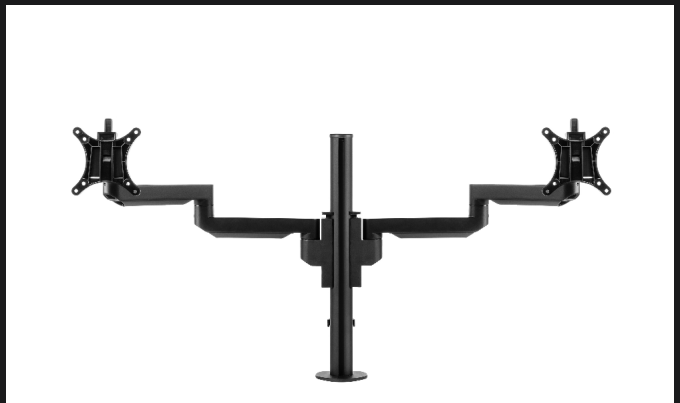

Optimise your screen position with our monitor arms for the ideal viewing behaviour and a neutral posture. Our monitor arms can be easily adjusted to improve the height, depth and viewing angle of your screen(s). For the best and healthiest way of working with a screen.

All BakkerElhuizen
Monitor arms

Filex Galaxy Configurator

BNEFGCONFIG

Create your own setup now!