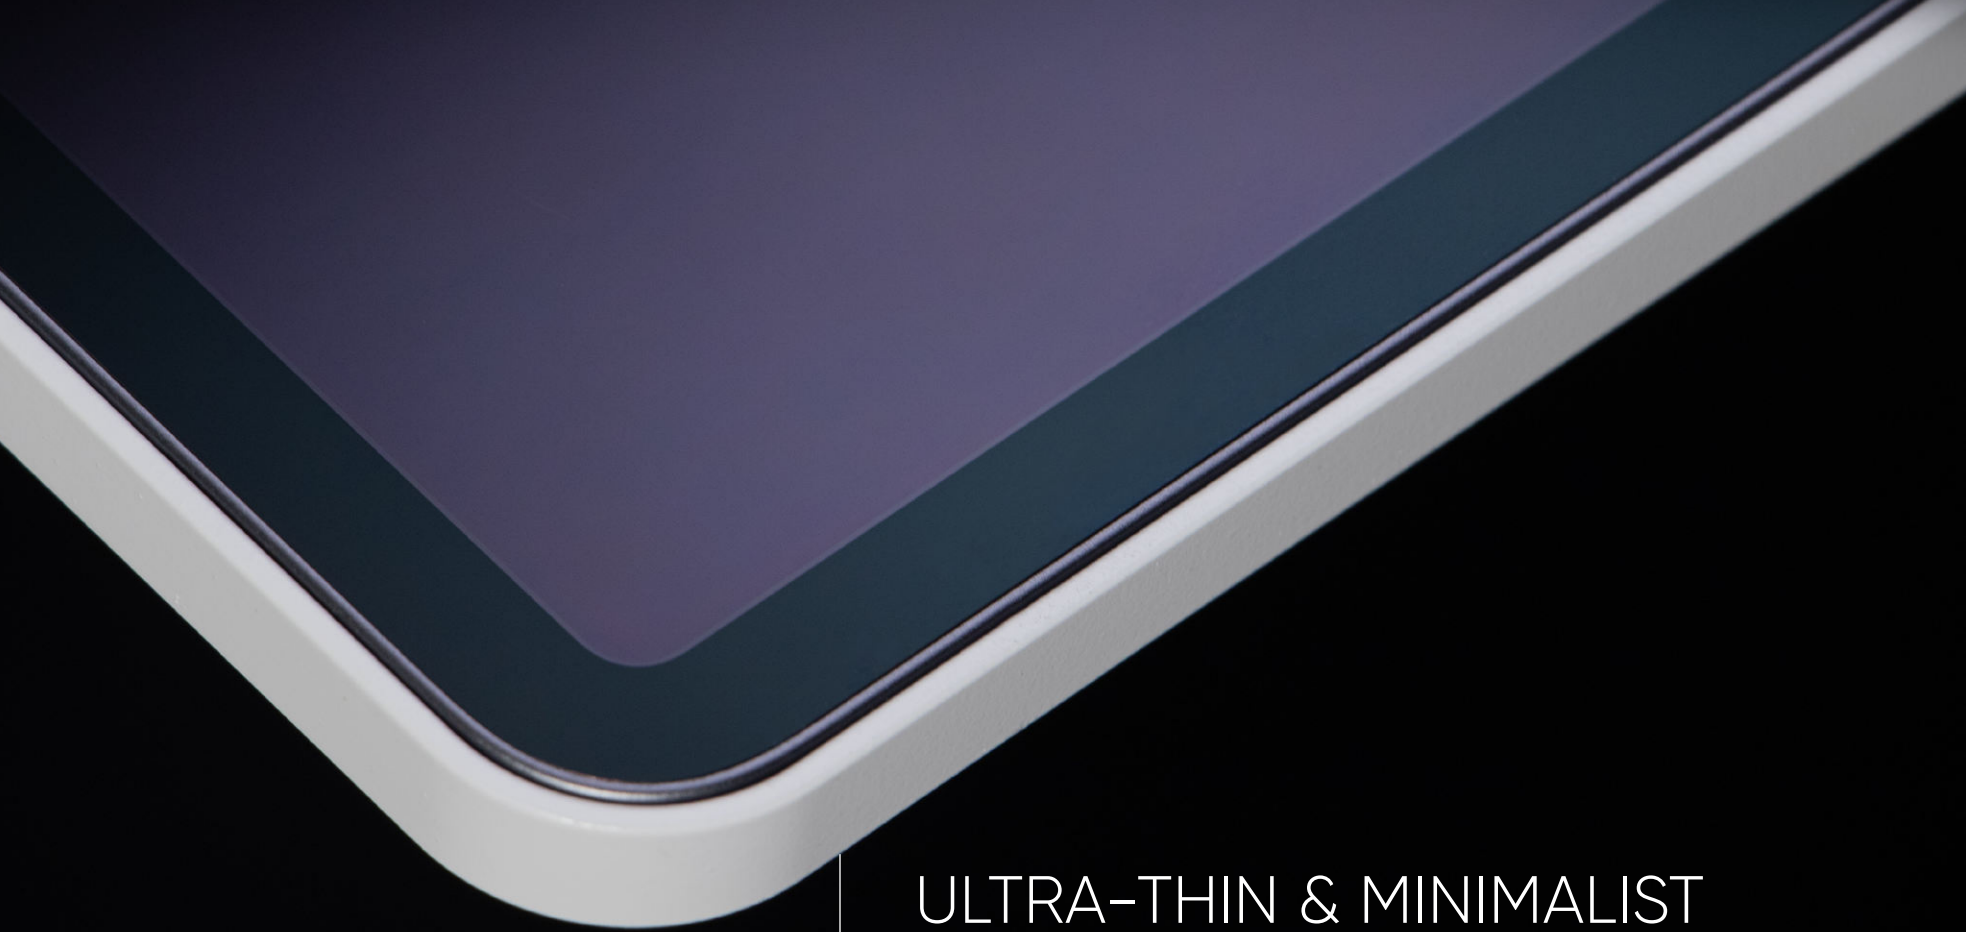

INTELLIGENT YET SIMPLE

Eve keeps your iPad securely mounted and always ready.
Perfect for luxury homes, hotels and offices worldwide.

eve mini with iPad mini 6
brushed black

Frame

- minimalist design
- includes 90° USB-C cable to charge the iPad
- easy installation with only 2 screws in portrait or landscape

ULTRA-THIN & MINIMALIST

The ultra-thin frame beautifully embraces the iPad. It took our best engineers to precision-machine this slim edge iPad mount from a solid piece of aluminium.

Eve Curve

Eve Curve is the most sophisticated way to keep your iPad securely mounted yet permanently powered on any horizontal surface like a table or a reception desk.