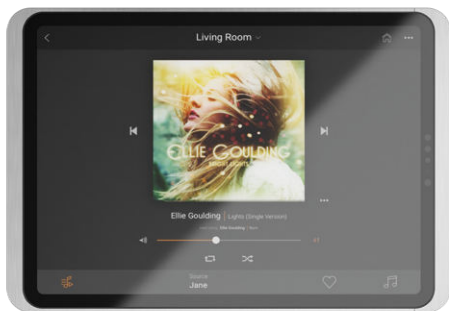

eve plus air sleeve with iPad air
satin white

eve plus table base
satin white

eve mini with iPad mini 6
satin white

All about the details

Our Eve mounts have an understated and minimalist design, it only adds the bare minimum to the iPad's iconic look. Reduced to its essence with attention to the finest details and handmade in Belgium.

eve plus table base
brushed brass

eve | plus
simply dock your iPad

Simply dock your iPad

Eve Plus is an elegant docking station for iPad. Easily mount your iPad on a wall or table, while keeping it permanently charged.

The lightweight sleeve beautifully embraces the iPad. Its minimalist design only adds the bare minimum to the iPad's iconic look.

Magnetically dock the sleeve on the wall or table base to automatically start charging. Our wall and table bases are available in various Basalte luxury finishes to perfectly blend with any interior.

EASY AS THAT

Eve Plus docks are designed to install in a matter of minutes.
Perfect for luxury homes, hotels and offices worldwide.

Sleeve

- lightweight design
- soft touch pads on back for comfort
- integrated magnets to dock iPad on the wall or table base
- integrated connector to charge iPad