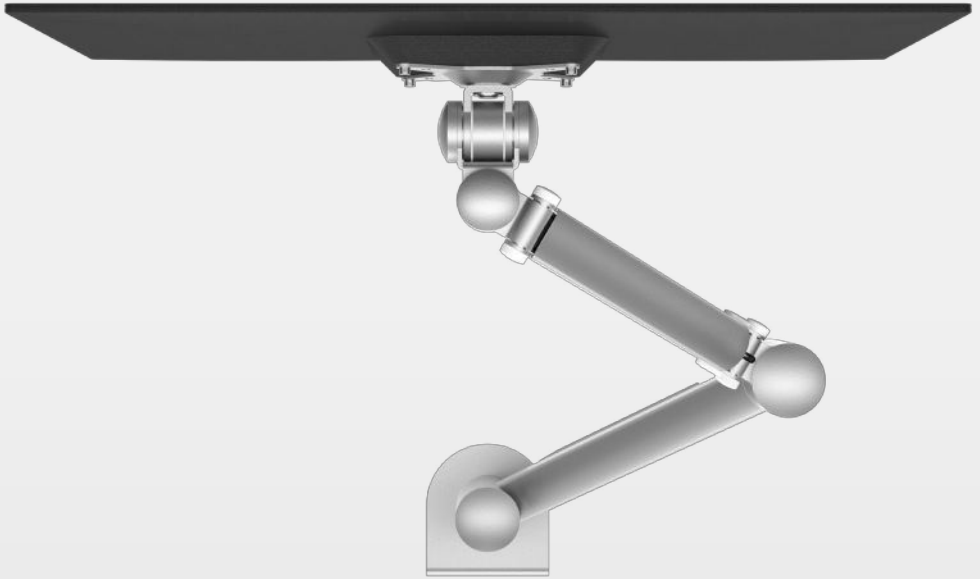

viewmate^x

plus.

dataflex

feeling at work

Viewmate Plus: The ergonomic all-rounder that impresses through its simplicity

All monitors come with stands that force people into poor postures and take up lots of space. That's why monitor arms have become an essential ingredient to achieve a truly ergonomic and practical workstation. The use of ergonomic accessories like monitor arms can increase productivity up to 15%, free up valuable desk space and support clean desk policies. However, many monitor arms are either expensive, over complicated, unstable or poorly built.

That's why we designed the Viewmate Plus: the ergonomic all-rounder that impresses through its simplicity.

After a lengthy development process, we achieved what we believe to be the essence of a monitor arm for a wide range of workstations: the Viewmate Plus. Its simplicity is found in the solid steel construction that ensures that the Viewmate Plus is utterly reliable and suitable for virtually any type of monitor.

This monitor arm is as robust and uncomplicated as it can possibly be and outperforms competing products when it comes to price, ergonomic adjustability and ease of use. That's thanks to its dynamic spring-assisted design that allows you to effortlessly adjust your monitor to the desired position. This makes the Viewmate Plus ideal for hot desking.

Features

- Can also support a notebook or tablet
- Fitted with an extremely durable extension spring
- Dynamic height adjustment range of 340 mm
- Weight capacity min. 2 kg - max. 8 kg per monitor
- Independent depth adjustment
- Integrated cable management
- Comes with a desk clamp mount and bolt-through desk mount