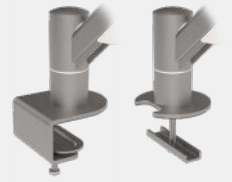

viewmate^x

plus.

dataflex

feeling at work

Viewmate Plus: The ergonomic all-rounder that impresses through its simplicity

All monitors come with stands that force people into poor postures and take up lots of space. That's why monitor arms have become an essential ingredient to achieve a truly ergonomic and practical workstation. The use of ergonomic accessories like monitor arms can increase productivity up to 15%, free up valuable desk space and support clean desk policies. However, many monitor arms are either expensive, over complicated, unstable or poorly built.

That's why we designed the Viewmate Plus: the ergonomic all-rounder that impresses through its simplicity.

After a lengthy development process, we achieved what we believe to be the essence of a monitor arm for a wide range of workstations: the Viewmate Plus. Its simplicity is found in the solid steel construction that ensures that the Viewmate Plus is utterly reliable and suitable for virtually any type of monitor.

This monitor arm is as robust and uncomplicated as it can possibly be and outperforms competing products when it comes to price, ergonomic adjustability and ease of use. That's thanks to its dynamic spring-assisted design that allows you to effortlessly adjust your monitor to the desired position. This makes the Viewmate Plus ideal for hot desking.

Features

- Can also support a notebook or tablet
- Fitted with an extremely durable extension spring
- Dynamic height adjustment range of 340 mm
- Weight capacity min. 2 kg - max. 8 kg per monitor
- Independent depth adjustment
- Integrated cable management
- Comes with a desk clamp mount and bolt-through desk mount