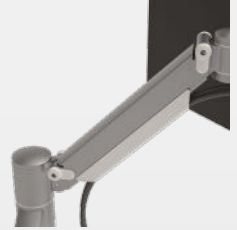

viewmate^x

plus.

dataflex

feeling at work

Viewmate Plus: The ergonomic all-rounder that impresses through its simplicity

All monitors come with stands that force people into poor postures and take up lots of space. That's why monitor arms have become an essential ingredient to achieve a truly ergonomic and practical workstation. The use of ergonomic accessories like monitor arms can increase productivity up to 15%, free up valuable desk space and support clean desk policies. However, many monitor arms are either expensive, over complicated, unstable or poorly built.

That's why we designed the Viewmate Plus: the ergonomic all-rounder that impresses through its simplicity.

After a lengthy development process, we achieved what we believe to be the essence of a monitor arm for a wide range of workstations: the Viewmate Plus. Its simplicity is found in the solid steel construction that ensures that the Viewmate Plus is utterly reliable and suitable for virtually any type of monitor.

This monitor arm is as robust and uncomplicated as it can possibly be and outperforms competing products when it comes to price, ergonomic adjustability and ease of use. That's thanks to its dynamic spring-assisted design that allows you to effortlessly adjust your monitor to the desired position. This makes the Viewmate Plus ideal for hot desking.

Features

- Can also support a notebook or tablet
- Fitted with an extremely durable extension spring
- Dynamic height adjustment range of 340 mm
- Weight capacity min. 2 kg - max. 8 kg per monitor
- Independent depth adjustment
- Integrated cable management
- Comes with a desk clamp mount and bolt-through desk mount