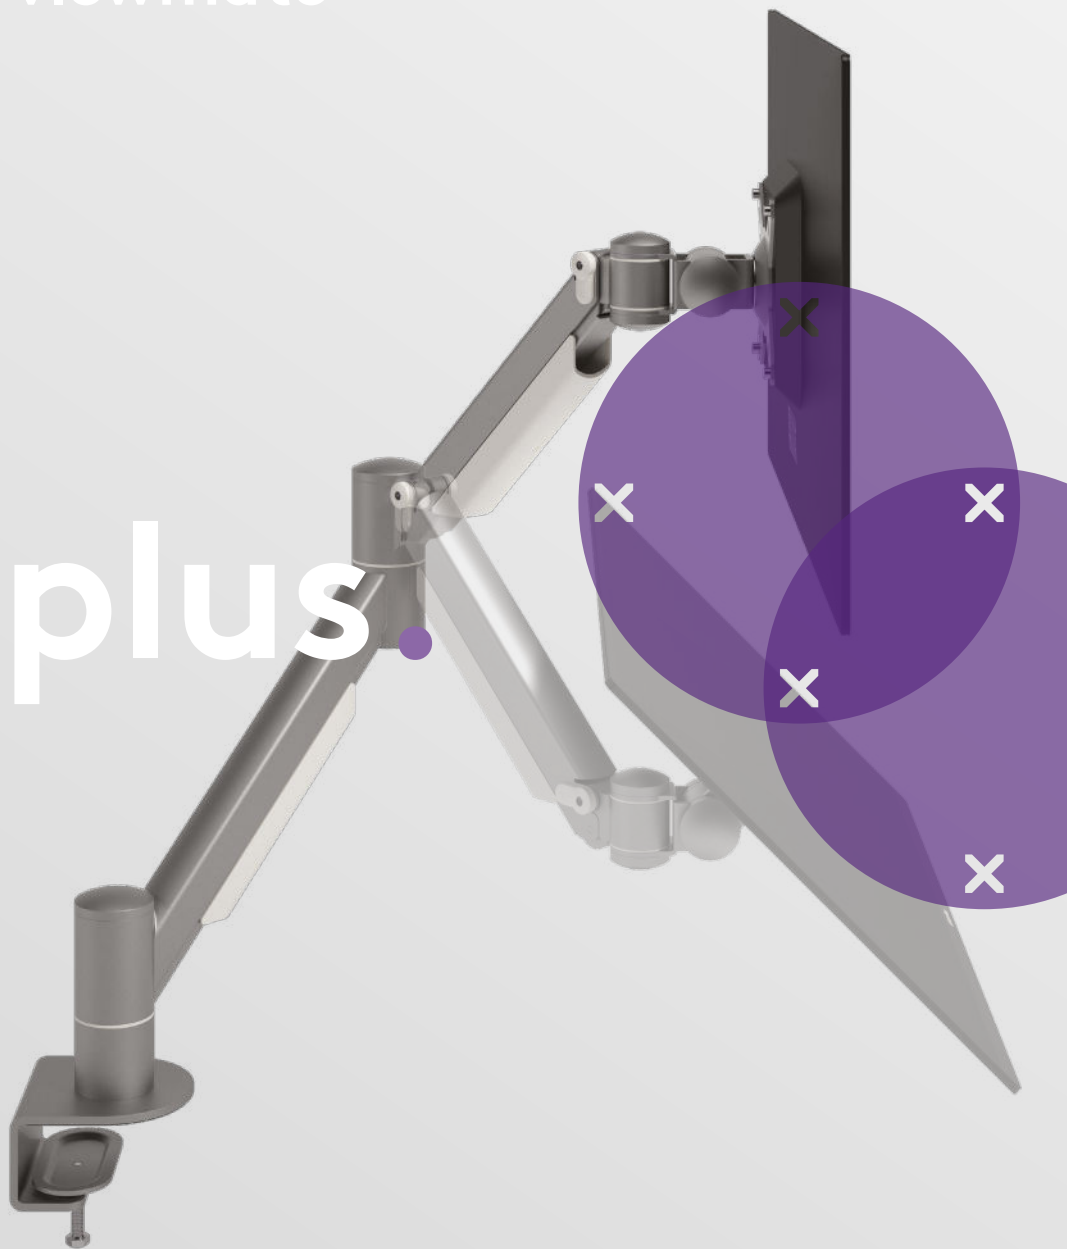

viewmate^x

plus.

dataflex

feeling at work

Viewmate Plus: The ergonomic all-rounder that impresses through its simplicity

All monitors come with stands that force people into poor postures and take up lots of space. That's why monitor arms have become an essential ingredient to achieve a truly ergonomic and practical workstation. The use of ergonomic accessories like monitor arms can increase productivity up to 15%, free up valuable desk space and support clean desk policies. However, many monitor arms are either expensive, over complicated, unstable or poorly built.

That's why we designed the Viewmate Plus: the ergonomic all-rounder that impresses through its simplicity.

After a lengthy development process, we achieved what we believe to be the essence of a monitor arm for a wide range of workstations: the Viewmate Plus. Its simplicity is found in the solid steel construction that ensures that the Viewmate Plus is utterly reliable and suitable for virtually any type of monitor.

This monitor arm is as robust and uncomplicated as it can possibly be and outperforms competing products when it comes to price, ergonomic adjustability and ease of use. That's thanks to its dynamic spring-assisted design that allows you to effortlessly adjust your monitor to the desired position. This makes the Viewmate Plus ideal for hot desking.

Features

- Can also support a notebook or tablet
- Fitted with an extremely durable extension spring
- Dynamic height adjustment range of 340 mm
- Weight capacity min. 2 kg - max. 8 kg per monitor
- Independent depth adjustment
- Integrated cable management
- Comes with a desk clamp mount and bolt-through desk mount