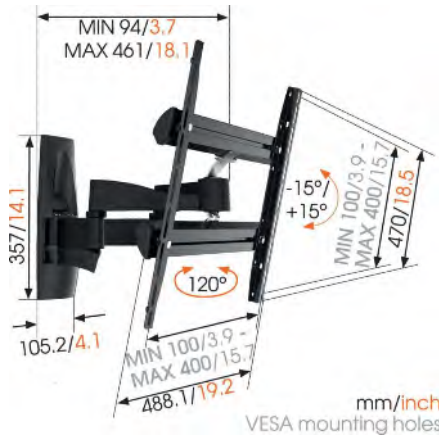

General

Colour	Black	Black | White
Article number	8354120	8353130 (Black) 8353131 (White)
EAN single box	8712285335563	8712285335525 (Black) 8712285335549 (White)

What's in the box	• Allen key • Mounting instructions • TV Mount Guide app • TV mounting kit • Wall mount • Wall mounting kit • Drilling template • Cable clip	• Mounting instructions • TV Mount Guide app • TV mounting kit • Wall mount • Wall mounting kit • Cable clip

Number in outer box (#)	2	3