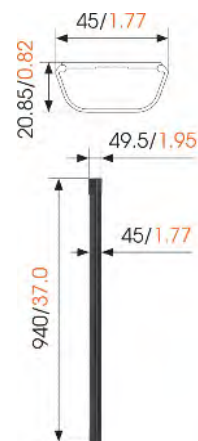

CABLE 8
Cable Cover

CABLE 4
Cable Cover

Specifications

Max. number of cables to hold	Up to 8 cables	Up to 4 cables
Cable cover length (cm)	94 cm	94 cm
Width (mm)		
Depth (mm)		
Max. weight load (kg)		

Guarantee

TÜV certified		
Guarantee	Lifetime	Lifetime

General

Colour	Black | White	Black | White
Article number	8357410 (Black) 8357411 (White)	8357400 (Black) 8357401 (White)
EAN single box	8712285321528 (Black) 8712285321504 (White)	8712285321467 (Black) 8712285321443 (White)
Number in outer box (#)	10	10

mm/inch

mm/inch