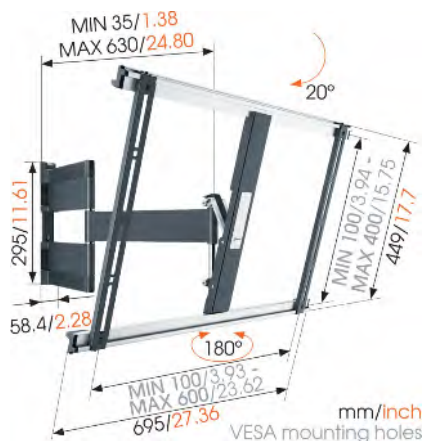

40 / 65

25

600 x 400

3

Full motion (up to 180°)

Tilt up to 20°

35 / 630

- Cable clip
- Cable management integrated in arm

Lifetime

Black | White

8395450 (Black)
8395451 (White)

8712285335044 (Black)
8712285335068 (White)

- Mounting instructions
- Spirit level
- TV Mount Guide app
- TV mounting kit
- Wall mount
- Wall mounting kit
- Drilling template
- Cable clips
- Tilt Lock

3