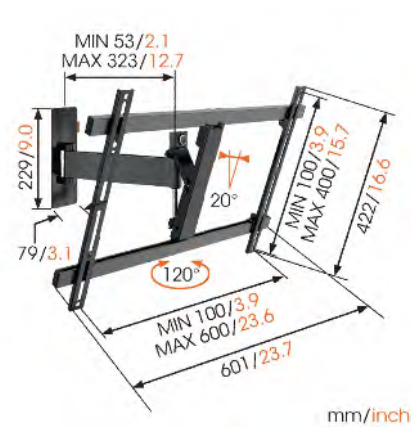

40 / 65

30

600 x 400

2

Motion (up to 120°)

Tilt up to 20°

55 / 320

Cable clip

Lifetime

Black

8352130

8712285335501

- Mounting instructions
- TV Mount Guide app
- TV mounting kit
- Wall mount
- Wall mounting kit
- Cable clip

3