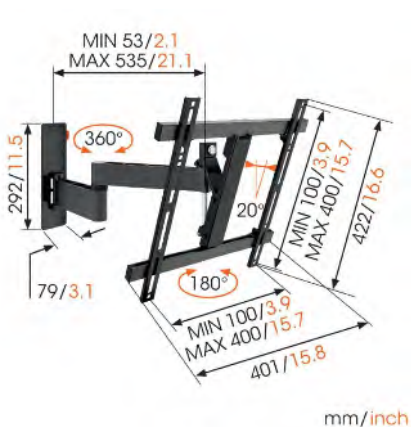

32 / 55

20

400 x 400

3

Full motion (up to 180°)

Tilt up to 20°

55 / 540

Cable clip

Lifetime

Black | White

8353120 (Black)
8353121 (White)

8712285335426 (Black)
8712285335440 (White)

- Mounting instructions
- TV Mount Guide app
- TV mounting kit
- Wall mount
- Wall mounting kit
- Cable clip

3