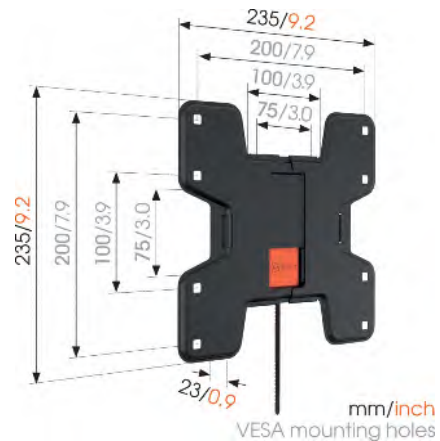

WALL 3105

Fixed TV Wall Mount

19 / 43
20
200 x 200

- / -

Lifetime

Black

8350110

8712285335266

- Mounting instructions
- TV Mount Guide app
- TV mounting kit
- Wall mount
- Wall mounting kit

5