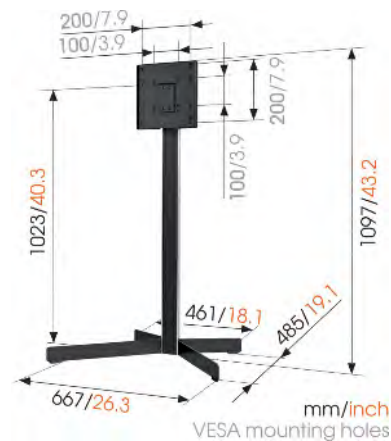

EFF 8330

TV Floor Stand

EFF 8230

TV Floor Stand

Specifications

Min. / Max. TV screen size (inch)	40 / 65	19 / 40
Max. weight load (kg)	45	30
Max. VESA hole pattern (mm)	800 x 450	200 x 200
Height (mm)	1202	1097
Min. distance to floor - center display (mm)	1000	1000
Turn	Limited motion (up to 60°)	Limited motion (up to 60°)
Cable management	Integrated cable management	Integrated cable management

Guarantee

TÜV certified		
Guarantee	Lifetime	Lifetime

General

Colour	Black	Black
Article number	8383300	8382300
EAN single box	8712285317880	8712285317866
What's in the box	• Mounting instructions • TV mounting kit	• Mounting instructions • TV mounting kit