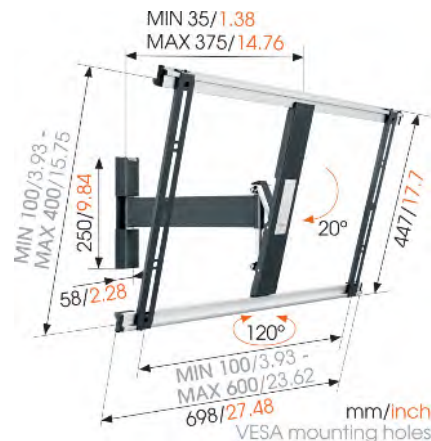

40 / 65

25

600 x 400

2

Motion (up to 120°)

Tilt up to 20°

35 / 375

- Cable clip

Lifetime

Black

8395250

8712285335020

- Mounting instructions
- Spirit level
- TV Mount Guide app
- TV mounting kit
- Wall mount
- Wall mounting kit
- Drilling template
- Cable clips
- Tilt Lock

3