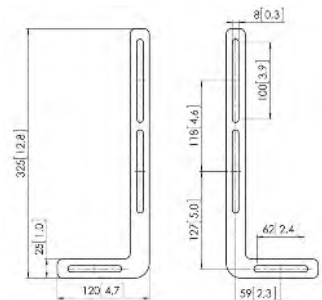

Specifications

Speaker models	- Bose SoundTouch 300/700 - Sonos Beam - Sonos PLAYBAR - Universal	- HEOS Bar - Sonos PLAYBAR - Universal	Universal
Adjustable height	•	•	-
Max. weight load (kg)	6.5	10	20
Cable management	Cable clip		
Guarantee			
TÜV certified			
Guarantee	5 years	5 years	5 years
General			
Colour	Black	Silver	Black
Article number	8153550	8153450	8151250
EAN single box	8712285343582	8712285326684	8712285326462
What's in the box	- Allen key - Mounting instructions - TV mounting kit - Cable clips	- Allen key - Mounting instructions - TV mounting kit	- Mounting instructions - Wall mounting kit
Number in outer box (#)	4	4	4