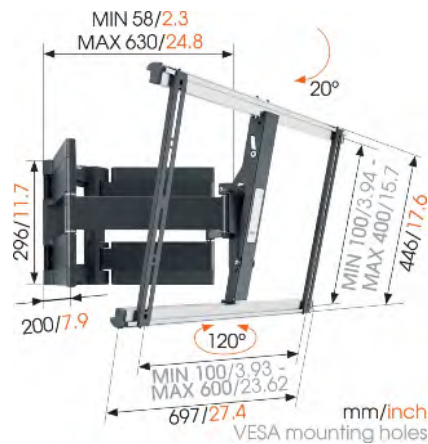

THIN SERIES

THIN 550

ExtraThin Full-Motion TV Wall Mount

THIN 546

ExtraThin Full-Motion TV Wall Mount for OLED TVs

Specifications

Min. / Max. TV screen size (inch)	40 / 100	40 / 65
Max. weight load (kg)	70	30
Max. VESA hole pattern (mm)	600 x 400	400 x 400
Number of pivot points	3	3
Turn	Forward and turning motion (up to 120°)	Full motion (up to 180°)
Tilt	Tilt up to 20°	
Min. / Max. distance to the wall (mm)	58 / 630	45 / 630
Cable management	• Cable clip • Cable management integrated in arm	• Cable clip • Cable management integrated in arm
Spirit level included	•	•

Guarantee

TÜV certified		
Guarantee	Lifetime	Lifetime

General

Colour	Black	Black
Article number	8395500	8395460
EAN single box	8712285335082	8712285338144

What's in the box

	• Mounting instructions • Spirit level • TV Mount Guide app • TV mounting kit • Wall mount • Wall mounting kit • Drilling template • Cable clips	• Allen key • Mounting instructions • Spirit level • TV Mount Guide app • TV mounting kit • Wall mount • Wall mounting kit • Drilling template • Cable clips

Number in outer box (#)	2	3

Awards