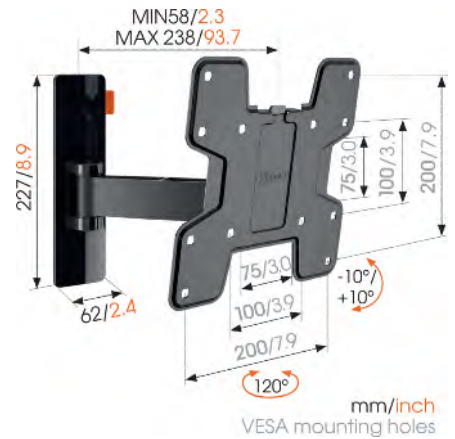

General

Colour	Black	Black
Article number	8352120	8352110
EAN single box	8712285335402	8712285335303

What's in the box

- Mounting instructions
- TV Mount Guide app
- TV mounting kit
- Wall mount
- Wall mounting kit
- Cable clip

- Mounting instructions
- TV Mount Guide app
- TV mounting kit
- Wall mount
- Wall mounting kit
- Cable clip

Number in outer box (#)

3

3