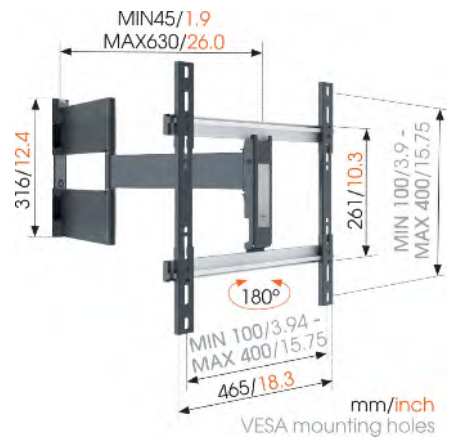

THIN SERIES

THIN 550

ExtraThin Full-Motion TV Wall Mount

THIN 546

ExtraThin Full-Motion TV Wall Mount for OLED TVs

Specifications

Min. / Max. TV screen size (inch)	40 / 100	40 / 65
Max. weight load (kg)	70	30
Max. VESA hole pattern (mm)	600 x 400	400 x 400
Number of pivot points	3	3
Turn	Forward and turning motion (up to 120°)	Full motion (up to 180°)
Tilt	Tilt up to 20°	
Min. / Max. distance to the wall (mm)	58 / 630	45 / 630
Cable management	• Cable clip • Cable management integrated in arm	• Cable clip • Cable management integrated in arm
Spirit level included	•	•

Guarantee

TÜV certified		
Guarantee	Lifetime	Lifetime

General

Colour	Black	Black
Article number	8395500	8395460
EAN single box	8712285335082	8712285338144

What's in the box

	• Mounting instructions • Spirit level • TV Mount Guide app • TV mounting kit • Wall mount • Wall mounting kit • Drilling template • Cable clips	• Allen key • Mounting instructions • Spirit level • TV Mount Guide app • TV mounting kit • Wall mount • Wall mounting kit • Drilling template • Cable clips

Number in outer box (#)	2	3

Awards