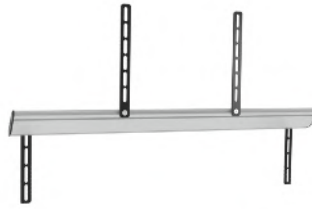

SOUND 3450

Sound Bar Mount