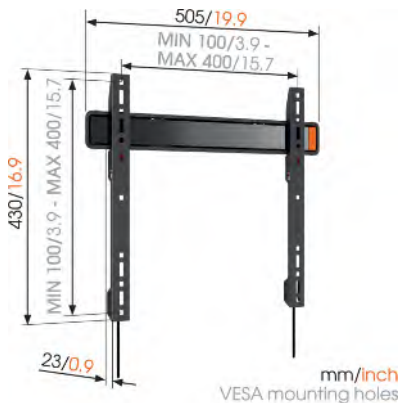

32 / 55  
50  
400 x 400

23 / -

Lifetime

Black

8350120

8712285335365

- Mounting instructions
- Spirit level
- TV Mount Guide app
- TV mounting kit
- Wall mount
- Wall mounting kit

3