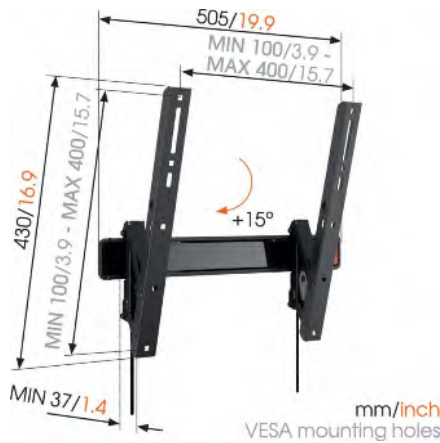

WALL SERIES

WALL 3215

Tilting TV Wall Mount

WALL 3115

Tilting TV Wall Mount

Specifications

Min. / Max. TV screen size (inch)	32 / 55	19 / 43
Max. weight load (kg)	30	20
Max. VESA hole pattern (mm)	400 x 400	200 x 200
Number of pivot points		
Turn		
Tilt	Tilt up to 15°	Tilt up to 15°
Min. / Max. distance to the wall (mm)	37 / -	51 / -
Cable management		

Guarantee

TÜV certified		
Guarantee	Lifetime	Lifetime

General

Colour	Black	Black
Article number	8351120	8351110
EAN single box	8712285335389	8712285335280

What's in the box

- Mounting instructions
- Spirit level
- TV Mount Guide app
- TV mounting kit
- Wall mount
- Wall mounting kit

- Mounting instructions
- TV Mount Guide app
- TV mounting kit
- Wall mount
- Wall mounting kit

Number in outer box (#)

3

3