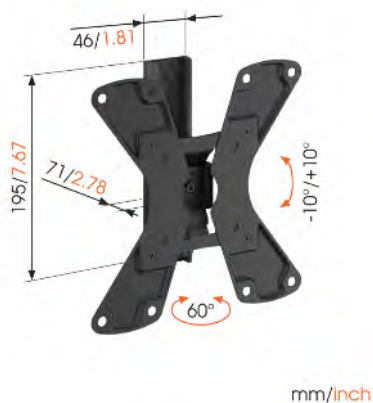

WALL 1120

Full-Motion TV Wall Mount

19 / 37

15

200 x 200

1

Limited motion (up to 60°)

Tilt -10°/+10°

70 / -

WALL 1020

Full-Motion TV Wall Mount

17 / 26

15

100 x 100

1

Limited motion (up to 60°)

Tilt -10°/+10°

70 / -

WALL 3315

Tilting TV Wall Mount

40 / 65

40

600 x 400

Tilt up to 15°

37 / -

Lifetime

Black

8351070

8712285320668

Lifetime

Black

8351060

8712285320620

Lifetime

Black

8351130

8712285335488

- Mounting instructions
- TV mounting kit
- Wall mount
- Wall mounting kit

- Mounting instructions
- TV mounting kit
- Wall mount
- Wall mounting kit

- Mounting instructions
- Spirit level
- TV Mount Guide app
- TV mounting kit
- Wall mount
- Wall mounting kit

3

3

3