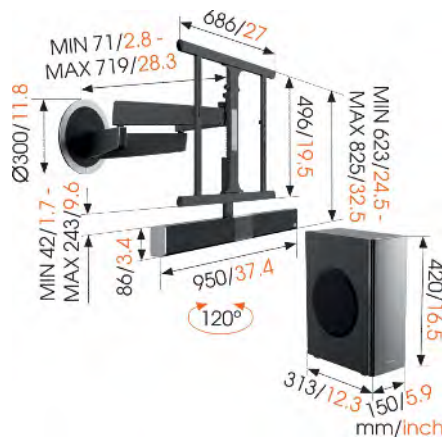

General

Colour	Black
Article number	8735080 (EU) 8735081 (GB) 8735082 (CH) 8735083 (AU)
EAN single box	8712285330629 (EU) 8712285334245 (GB) 8712285334269 (CH) 8712285334283 (AU)
Awards