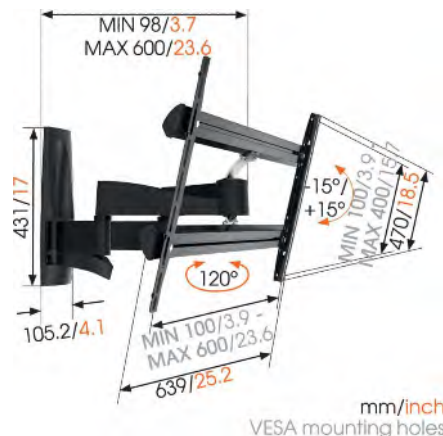

General

Colour	Black	Black
Article number	8354140	8354130
EAN single box	8712285335600	8712285335587

What's in the box	• Allen key • Mounting instructions • TV Mount Guide app • TV mounting kit • Wall mount • Wall mounting kit • Drilling template	• Allen key • Mounting instructions • TV Mount Guide app • TV mounting kit • Wall mount • Wall mounting kit • Drilling template • Cable clip

Number in outer box (#)	1	2