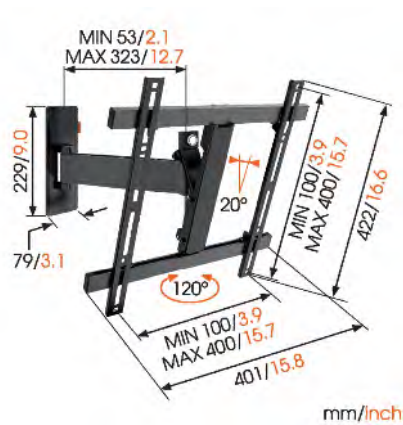

General

Colour	Black	Black
Article number	8352120	8352110
EAN single box	8712285335402	8712285335303

What's in the box

- Mounting instructions
- TV Mount Guide app
- TV mounting kit
- Wall mount
- Wall mounting kit
- Cable clip

- Mounting instructions
- TV Mount Guide app
- TV mounting kit
- Wall mount
- Wall mounting kit
- Cable clip

Number in outer box (#)

3

3