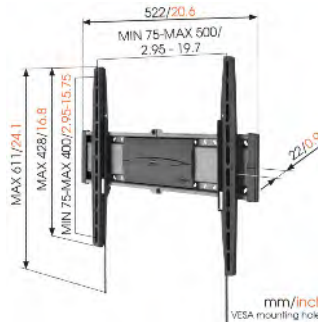

General

Colour	Grey	Grey	Grey
Article number	8383050	8382060	8381050
EAN single box	8712285315527	8712285329142	8712285315404
What's in the box	• Allen key • Mounting instructions • Spirit level • Wall mount • Wall mounting kit	• Allen key • Mounting instructions • Spirit level • Wall mount • Wall mounting kit	• Mounting instructions • Spirit level • Wall mount • Wall mounting kit
Number in outer box (#)	4	6	8