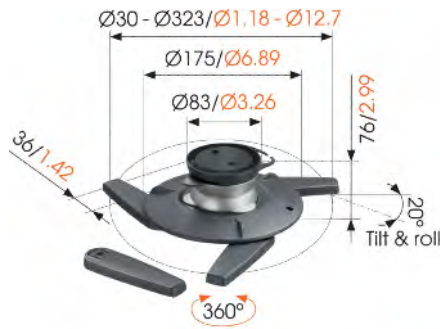

General

Colour	Silver	Silver
Article number	8027454	8023654
EAN single box	8712285311420	8712285311444
What's in the box	Mounting instructions	Mounting instructions
Number in outer box (#)	3	3

Awards