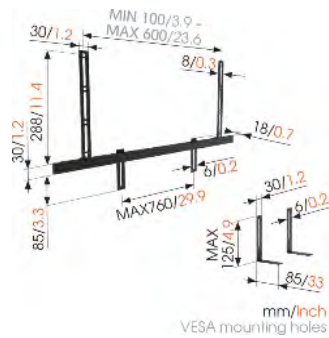

Specifications

Speaker models	- Bose SoundTouch 300/700 - Sonos Beam - Sonos PLAYBAR - Universal	- HEOS Bar - Sonos PLAYBAR - Universal	Universal
Adjustable height	•	•	-
Max. weight load (kg)	6.5	10	20
Cable management	Cable clip		
Guarantee			
TÜV certified			
Guarantee	5 years	5 years	5 years
General			
Colour	Black	Silver	Black
Article number	8153550	8153450	8151250
EAN single box	8712285343582	8712285326684	8712285326462
What's in the box	- Allen key - Mounting instructions - TV mounting kit - Cable clips	- Allen key - Mounting instructions - TV mounting kit	- Mounting instructions - Wall mounting kit
Number in outer box (#)	4	4	4