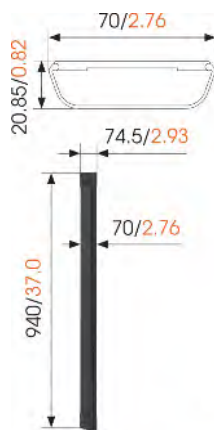

CABLE 8
Cable Cover

CABLE 4
Cable Cover

Specifications

Max. number of cables to hold	Up to 8 cables	Up to 4 cables
Cable cover length (cm)	94 cm	94 cm
Width (mm)		
Depth (mm)		
Max. weight load (kg)		

Guarantee

TÜV certified		
Guarantee	Lifetime	Lifetime

General

Colour	Black | White	Black | White
Article number	8357410 (Black) 8357411 (White)	8357400 (Black) 8357401 (White)
EAN single box	8712285321528 (Black) 8712285321504 (White)	8712285321467 (Black) 8712285321443 (White)
Number in outer box (#)	10	10

mm/inch