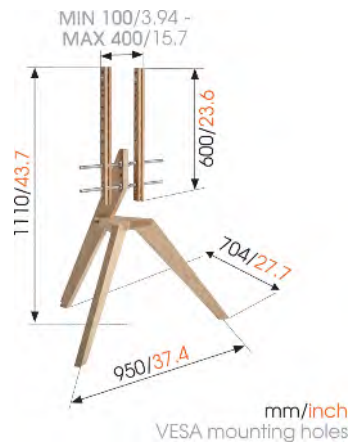

General

Colour	Light oak	Light oak
Article number	8743232	8743242
EAN single box	8712285337543	8712285342127

What's in the box	• Allen key • Mounting instructions • TV mounting kit	• Allen key • Mounting instructions • TV mounting kit

Awards