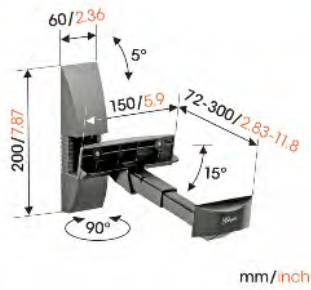

Universal

Up to 90°
Tilt up to 15°
20

5 years

Black
8120200

8712285001024

Mounting instructions

3