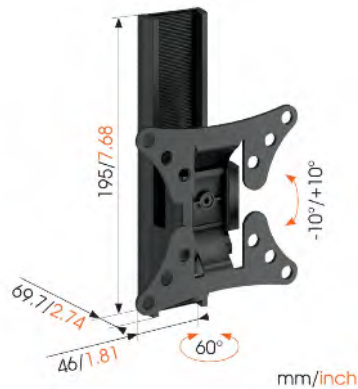

WALL 1120

Full-Motion TV Wall Mount

19 / 37

15

200 x 200

1

Limited motion (up to 60°)

Tilt -10°/+10°

70 / -

WALL 1020

Full-Motion TV Wall Mount

17 / 26

15

100 x 100

1

Limited motion (up to 60°)

Tilt -10°/+10°

70 / -

WALL 3315

Tilting TV Wall Mount

40 / 65

40

600 x 400

Tilt up to 15°

37 / -

Lifetime

Black

8351070

8712285320668

Lifetime

Black

8351060

8712285320620

Lifetime

Black

8351130

8712285335488

- Mounting instructions
- TV mounting kit
- Wall mount
- Wall mounting kit

- Mounting instructions
- TV mounting kit
- Wall mount
- Wall mounting kit

- Mounting instructions
- Spirit level
- TV Mount Guide app
- TV mounting kit
- Wall mount
- Wall mounting kit

3

3

3