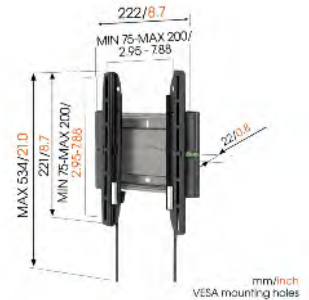

General

Colour	Grey	Grey	Grey
Article number	8383050	8382060	8381050
EAN single box	8712285315527	8712285329142	8712285315404
What's in the box	• Allen key • Mounting instructions • Spirit level • Wall mount • Wall mounting kit	• Allen key • Mounting instructions • Spirit level • Wall mount • Wall mounting kit	• Mounting instructions • Spirit level • Wall mount • Wall mounting kit
Number in outer box (#)	4	6	8