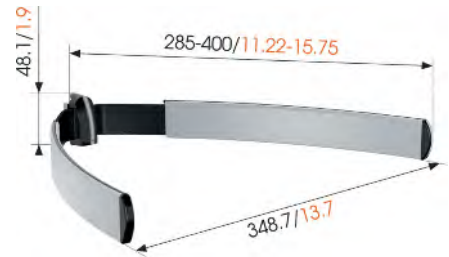

CABLE 10 L

Cable Column

AV 10

AV Support

Specifications

Max. number of cables to hold	Up to 10 cables	
Cable cover length (cm)	94 cm	
Width (mm)		349
Depth (mm)		400
Max. weight load (kg)		10

Guarantee

TÜV certified		
Guarantee	Lifetime	Lifetime

General

Colour	Silver	Silver
Article number	8357434	8357444
EAN single box	8712285323089	8712285323102
Number in outer box (#)	10	3

mm/inch

mm/inch