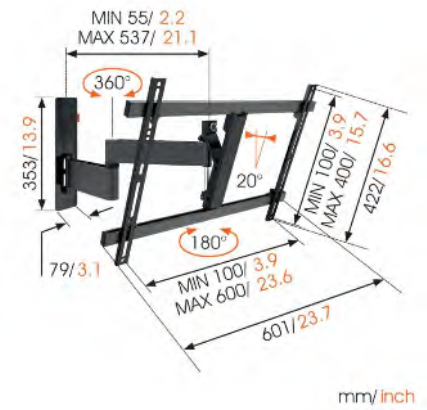

General

Colour	Black	Black | White
Article number	8354120	8353130 (Black) 8353131 (White)
EAN single box	8712285335563	8712285335525 (Black) 8712285335549 (White)

What's in the box	• Allen key • Mounting instructions • TV Mount Guide app • TV mounting kit • Wall mount • Wall mounting kit • Drilling template • Cable clip	• Mounting instructions • TV Mount Guide app • TV mounting kit • Wall mount • Wall mounting kit • Cable clip

Number in outer box (#)	2	3