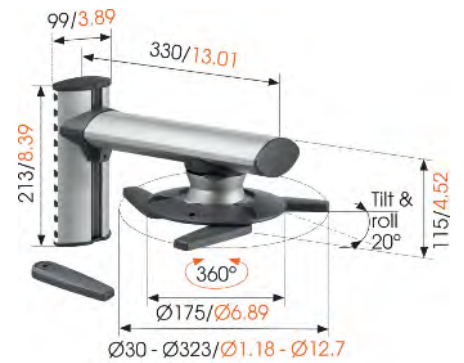

EPC 6545

Projector Ceiling Mount

EPW 6565

Projector Wall Mount

Specifications

Turn	Up to 360°	Up to 360°
Tilt	Tilt up to 20°	Tilt up to 20°
Roll	20	20
Max. distance to ceiling (mm)	76	
Max. weight load (kg)	10	10

Guarantee

TÜV certified		
Guarantee	10 years	10 years

General

Colour	Silver	Silver
Article number	8027454	8023654
EAN single box	8712285311420	8712285311444
What's in the box	Mounting instructions	Mounting instructions
Number in outer box (#)	3	3

Awards

mm/inch

mm/inch