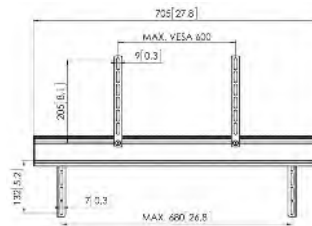

Specifications

Speaker models	- Bose SoundTouch 300/700 - Sonos Beam - Sonos PLAYBAR - Universal	- HEOS Bar - Sonos PLAYBAR - Universal	Universal
Adjustable height	•	•	-
Max. weight load (kg)	6.5	10	20
Cable management	Cable clip		
Guarantee			
TÜV certified			
Guarantee	5 years	5 years	5 years
General			
Colour	Black	Silver	Black
Article number	8153550	8153450	8151250
EAN single box	8712285343582	8712285326684	8712285326462
What's in the box	- Allen key - Mounting instructions - TV mounting kit - Cable clips	- Allen key - Mounting instructions - TV mounting kit	- Mounting instructions - Wall mounting kit
Number in outer box (#)	4	4	4