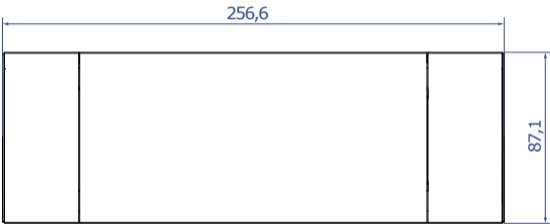

POWER FRAME COVER

Maße in mm