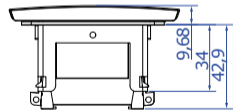

POWER FRAME COVER

Maße in mm