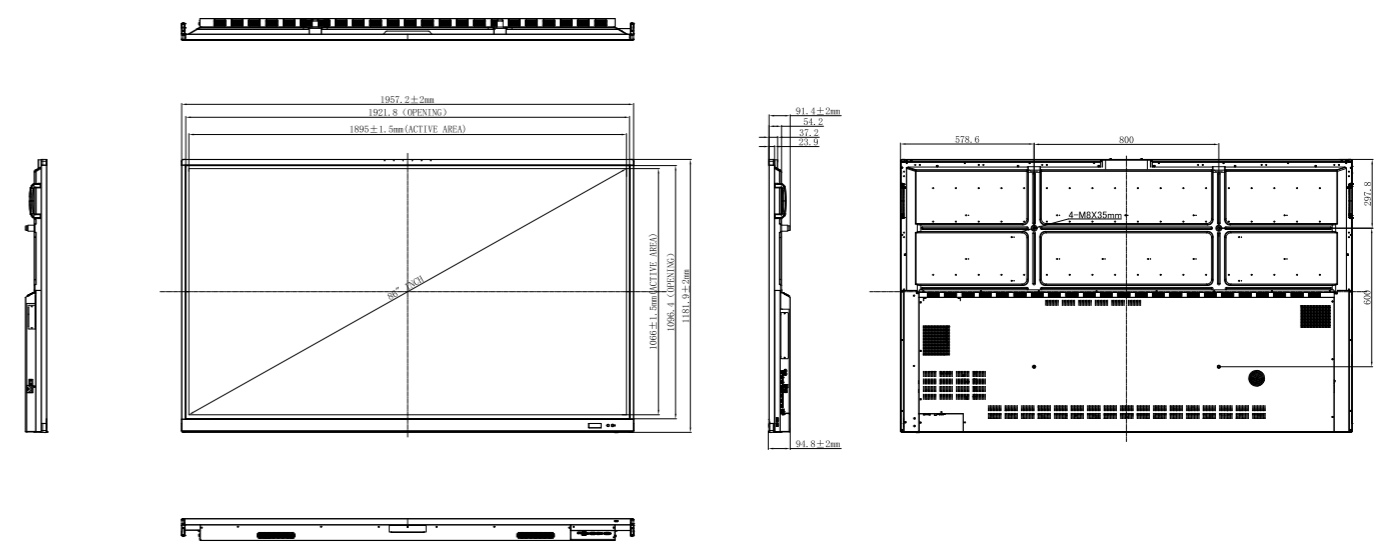

55"

75"

65"

86"

© 2019 Clevertouch. All rights reserved. Sahara Presentations Systems PLC. is the owner of a number of trademarks in several jurisdictions across the world including but not limited to Clevertouch, the Clevertouch logo, UX Pro, IMPACT™, IMPACT™ Plus, LUX, Lynx, CleverMessage, Cleverstore and Clevershare. All third-party trademarks (including logos and icons) referenced by Clevertouch remain the property of their respective owners. Unless specifically identified as such, Clevertouch's use of third-party trademarks does not indicate any relationship, sponsorship, or endorsement between Clevertouch and the owners of these trademarks. Applicable Terms and Conditions for warranty and support available at [clevertouch.com/about/warranty](http://clevertouch.com/about/warranty). All weights and dimensions are approximate. Product specifications are subject to change without notice. Clevertouch.com.