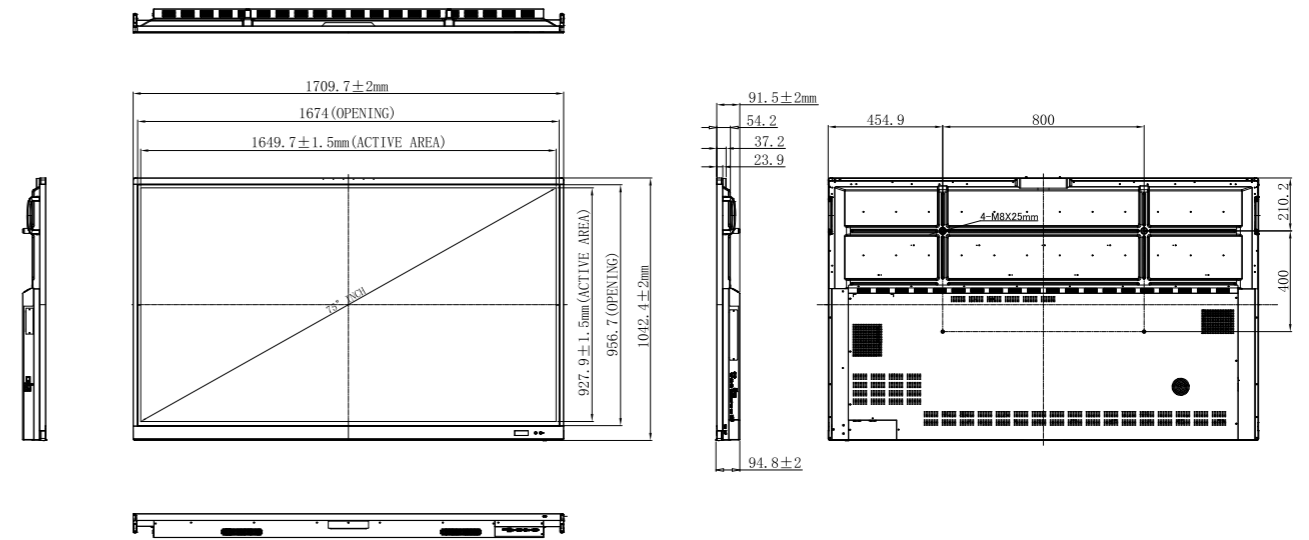

55"

75"

65"

86"

© 2019 Clevertouch. All rights reserved. Sahara Presentations Systems PLC. is the owner of a number of trademarks in several jurisdictions across the world including but not limited to Clevertouch, the Clevertouch logo, UX Pro, IMPACT™, IMPACT™ Plus, LUX, Lynx, CleverMessage, Cleverstore and Clevershare. All third-party trademarks (including logos and icons) referenced by Clevertouch remain the property of their respective owners. Unless specifically identified as such, Clevertouch's use of third-party trademarks does not indicate any relationship, sponsorship, or endorsement between Clevertouch and the owners of these trademarks. Applicable Terms and Conditions for warranty and support available at [clevertouch.com/about/warranty](http://clevertouch.com/about/warranty). All weights and dimensions are approximate. Product specifications are subject to change without notice. Clevertouch.com.