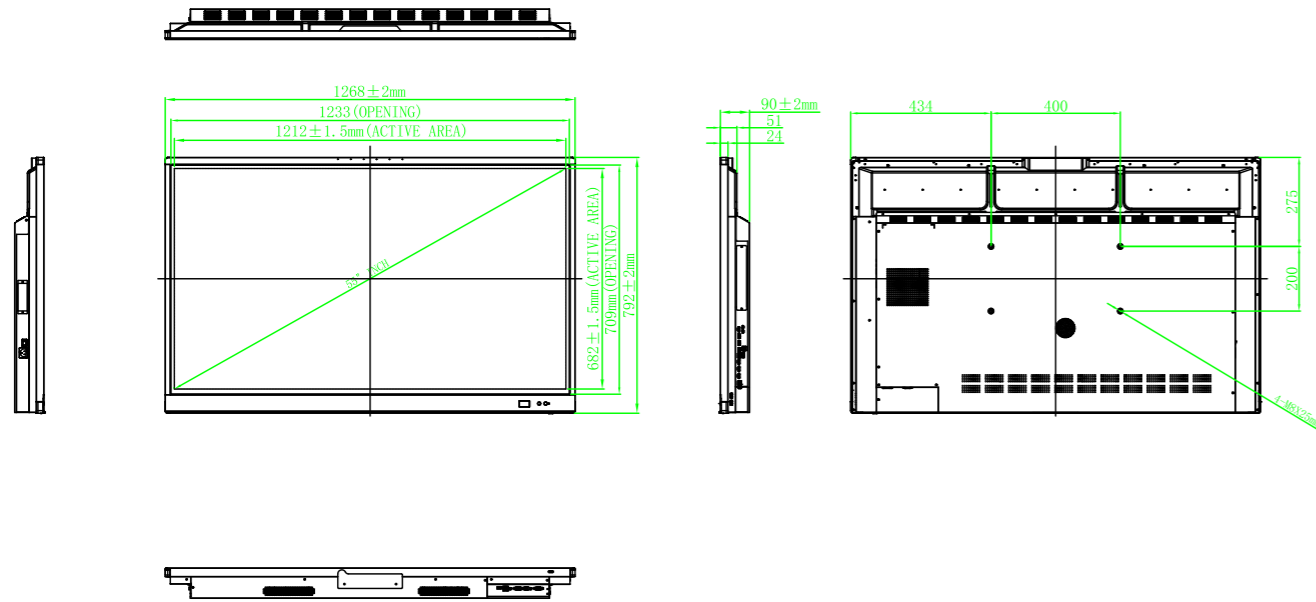

55"

75"

65"

86"

© 2019 Clevertouch. All rights reserved. Sahara Presentations Systems PLC. is the owner of a number of trademarks in several jurisdictions across the world including but not limited to Clevertouch, the Clevertouch logo, UX Pro, IMPACT™, IMPACT™ Plus, LUX, Lynx, CleverMessage, Cleverstore and Clevershare. All third-party trademarks (including logos and icons) referenced by Clevertouch remain the property of their respective owners. Unless specifically identified as such, Clevertouch's use of third-party trademarks does not indicate any relationship, sponsorship, or endorsement between Clevertouch and the owners of these trademarks. Applicable Terms and Conditions for warranty and support available at [clevertouch.com/about/warranty](http://clevertouch.com/about/warranty). All weights and dimensions are approximate. Product specifications are subject to change without notice. Clevertouch.com.