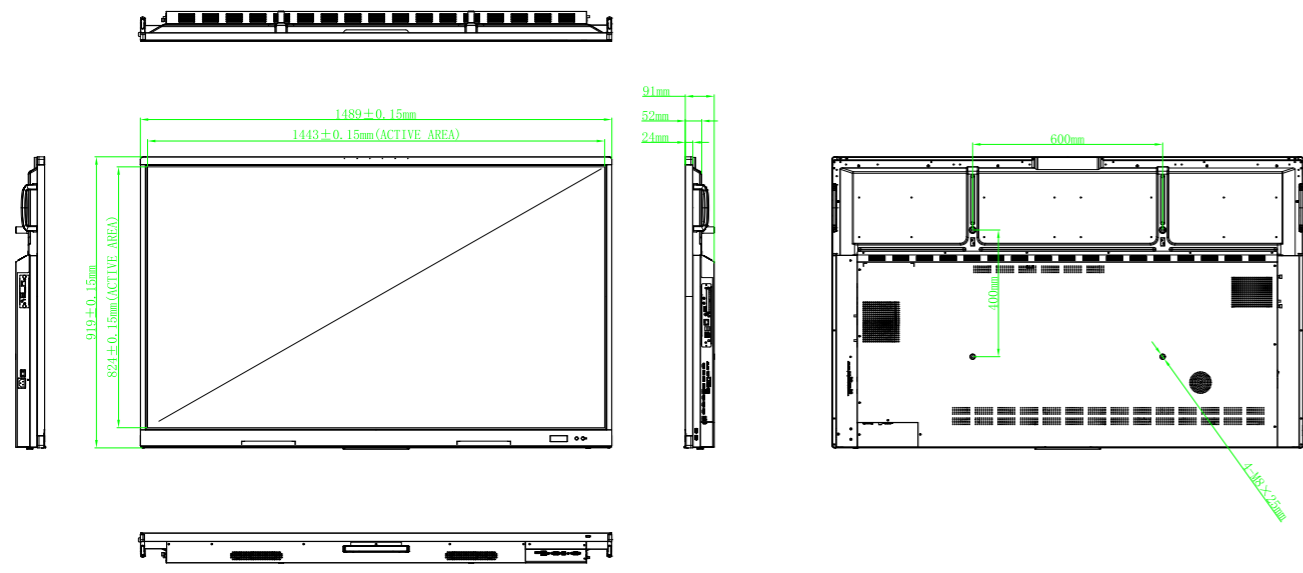

55"

75"

65"

86"

© 2019 Clevertouch. All rights reserved. Sahara Presentations Systems PLC. is the owner of a number of trademarks in several jurisdictions across the world including but not limited to Clevertouch, the Clevertouch logo, UX Pro, IMPACT™, IMPACT™ Plus, LUX, Lynx, CleverMessage, Cleverstore and Clevershare. All third-party trademarks (including logos and icons) referenced by Clevertouch remain the property of their respective owners. Unless specifically identified as such, Clevertouch's use of third-party trademarks does not indicate any relationship, sponsorship, or endorsement between Clevertouch and the owners of these trademarks. Applicable Terms and Conditions for warranty and support available at [clevertouch.com/about/warranty](http://clevertouch.com/about/warranty). All weights and dimensions are approximate. Product specifications are subject to change without notice. Clevertouch.com.