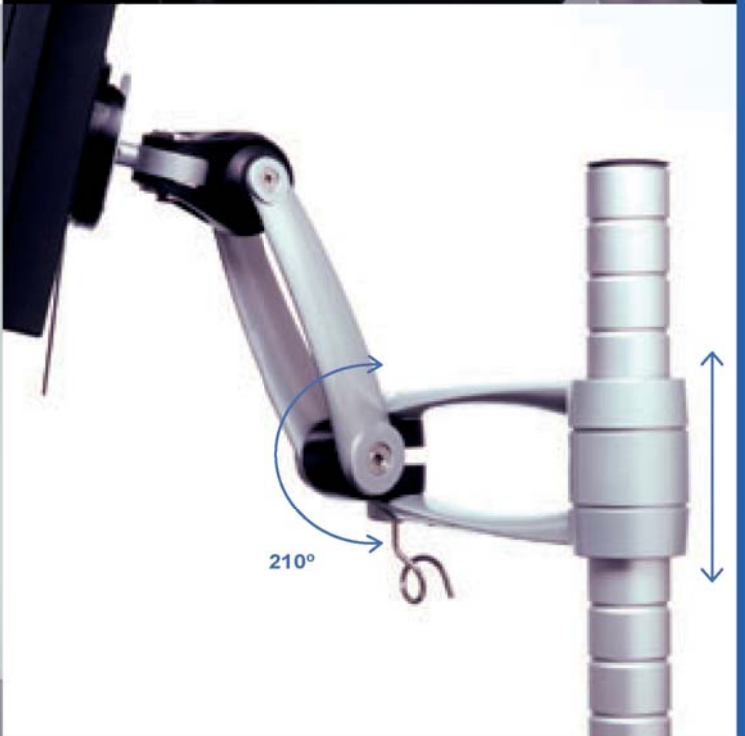

Wishbone rotation™

Wishbone Rotation is the latest addition to the award winning Wishbone flat screen arm system. A wrap spring clutch at the elbow joint allows the user fingertip height adjustment, in addition to the movement inherent in the standard wishbone range. Wishbone Rotation will carry monitors up to 8kg in weight.