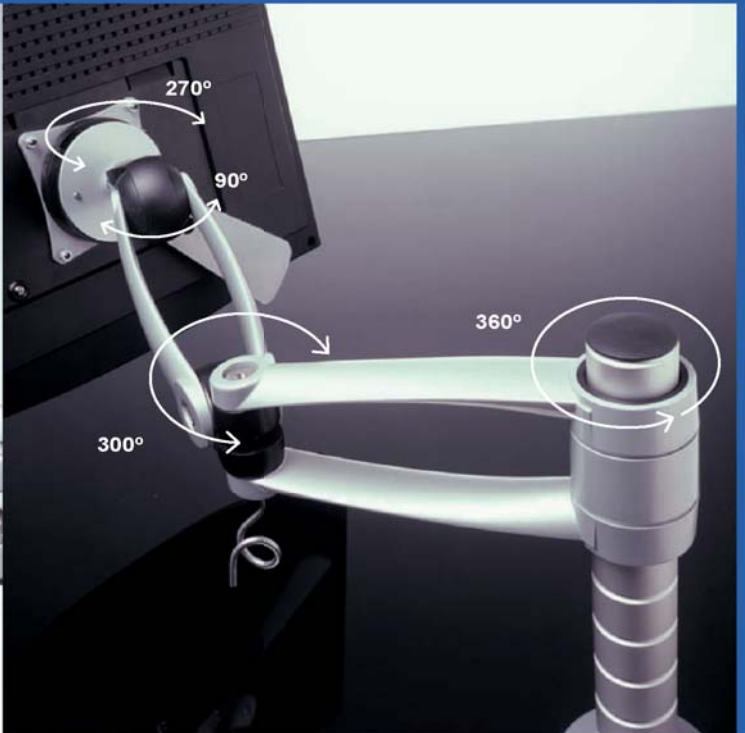

Wishbone rotation™

Wishbone Rotation is the latest addition to the award winning Wishbone flat screen arm system. A wrap spring clutch at the elbow joint allows the user fingertip height adjustment, in addition to the movement inherent in the standard wishbone range. Wishbone Rotation will carry monitors up to 8kg in weight.