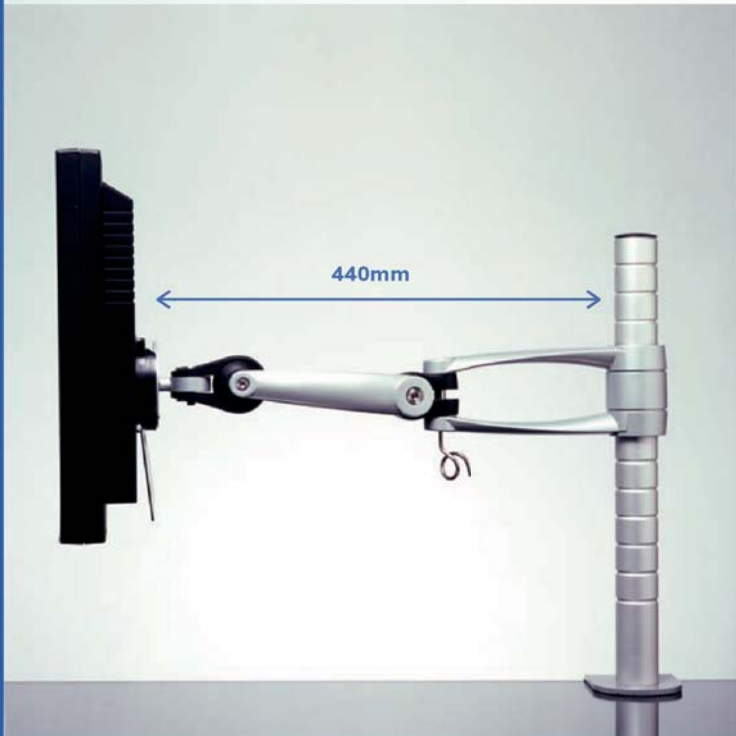

Wishbone rotation™

Wishbone Rotation is the latest addition to the award winning Wishbone flat screen arm system. A wrap spring clutch at the elbow joint allows the user fingertip height adjustment, in addition to the movement inherent in the standard wishbone range. Wishbone Rotation will carry monitors up to 8kg in weight.