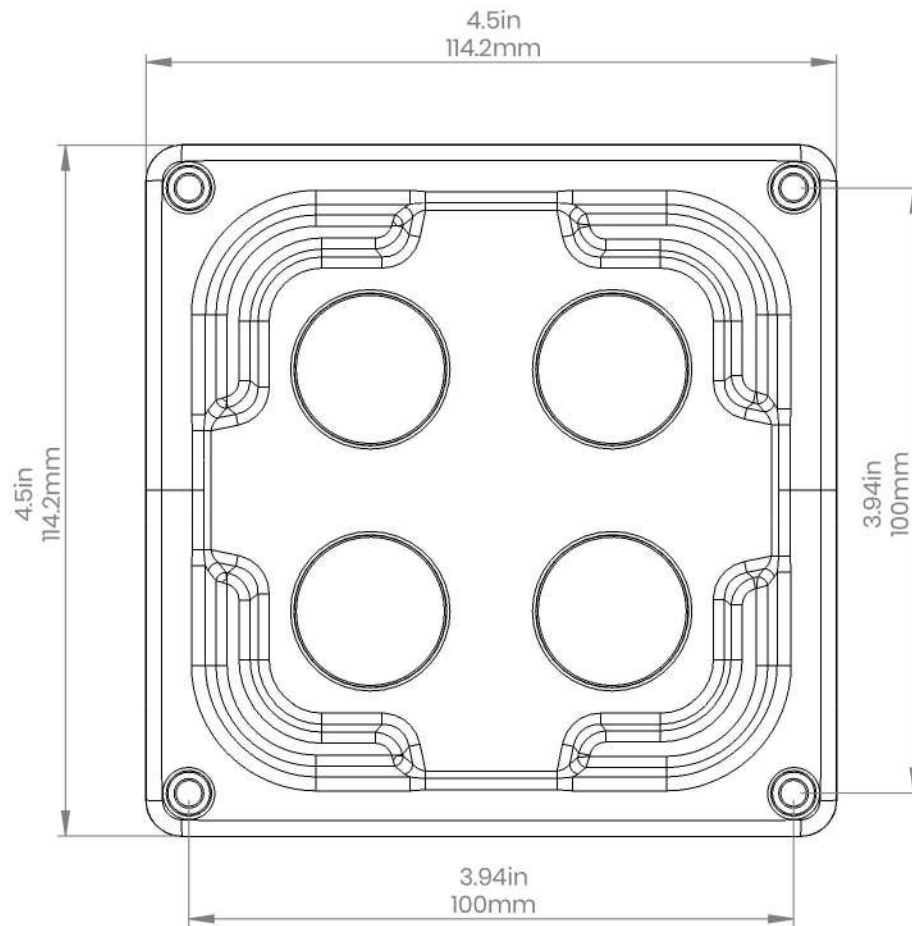

Magnetic Mount

SKU	Weight	Date	Version
VHBMM01 (Black)	0.55lb	10.06.20	V01

Rise 20 Stand

SKU	Weight	Date	Version
TCDP01(Black) TCDP01W(White)	2.3lb	17.09.20	V01