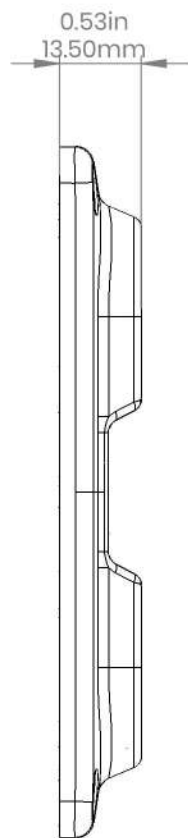

Magnetic Mount

SKU	Weight	Date	Version
VHBMM01 (Black)	0.55lb	10.06.20	V01

Rise 20 Stand

SKU	Weight	Date	Version
TCDP01(Black) TCDP01W(White)	2.3lb	17.09.20	V01