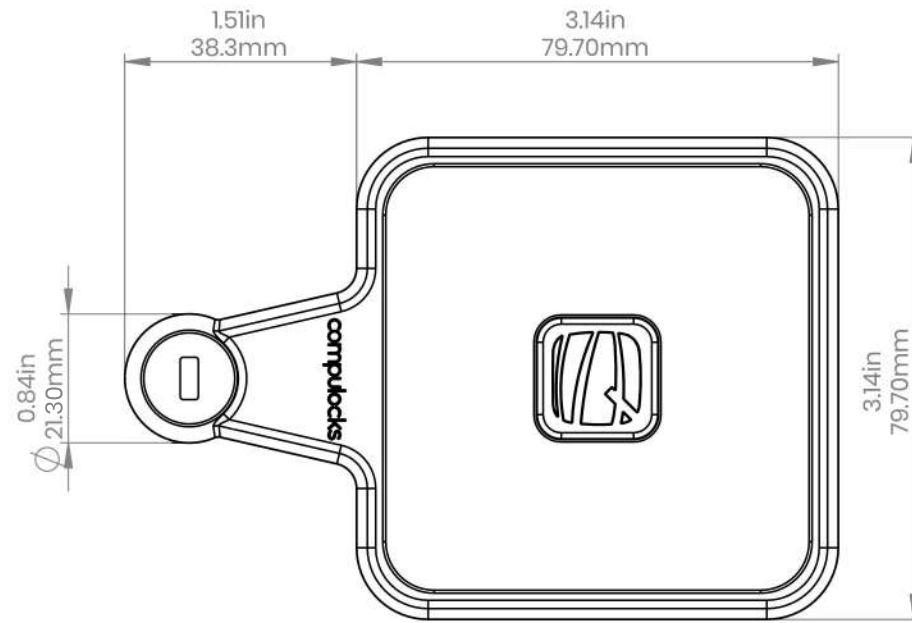

Magnetic Mount

SKU	Weight	Date	Version
VHBMM01 (Black)	0.55lb	10.06.20	V01

Rise 20 Stand

SKU	Weight	Date	Version
TCDP01(Black) TCDP01W(White)	2.3lb	17.09.20	V01