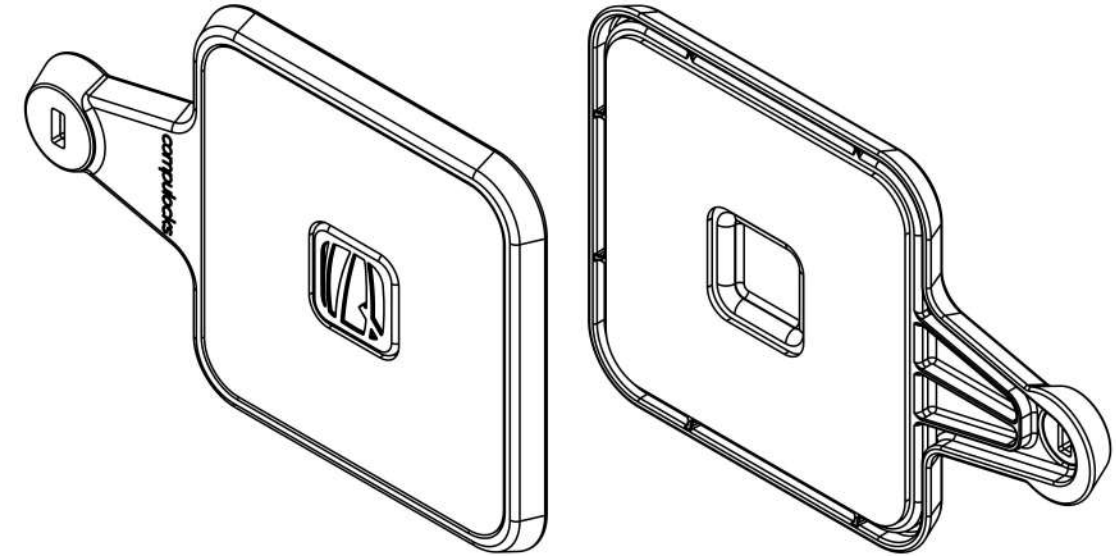

Magnetic Mount

SKU	Weight	Date	Version
VHBMM01 (Black)	0.55lb	10.06.20	V01

Rise 20 Stand

SKU	Weight	Date	Version
TCDP01(Black) TCDP01W(White)	2.3lb	17.09.20	V01