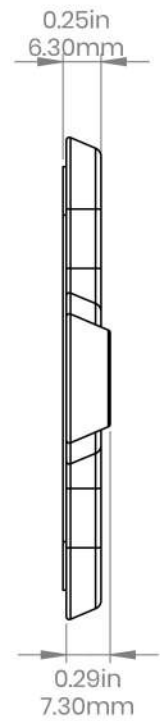

Magnetic Mount

SKU	Weight	Date	Version
VHBMM01 (Black)	0.55lb	10.06.20	V01

Rise 20 Stand

SKU	Weight	Date	Version
TCDP01(Black) TCDP01W(White)	2.3lb	17.09.20	V01