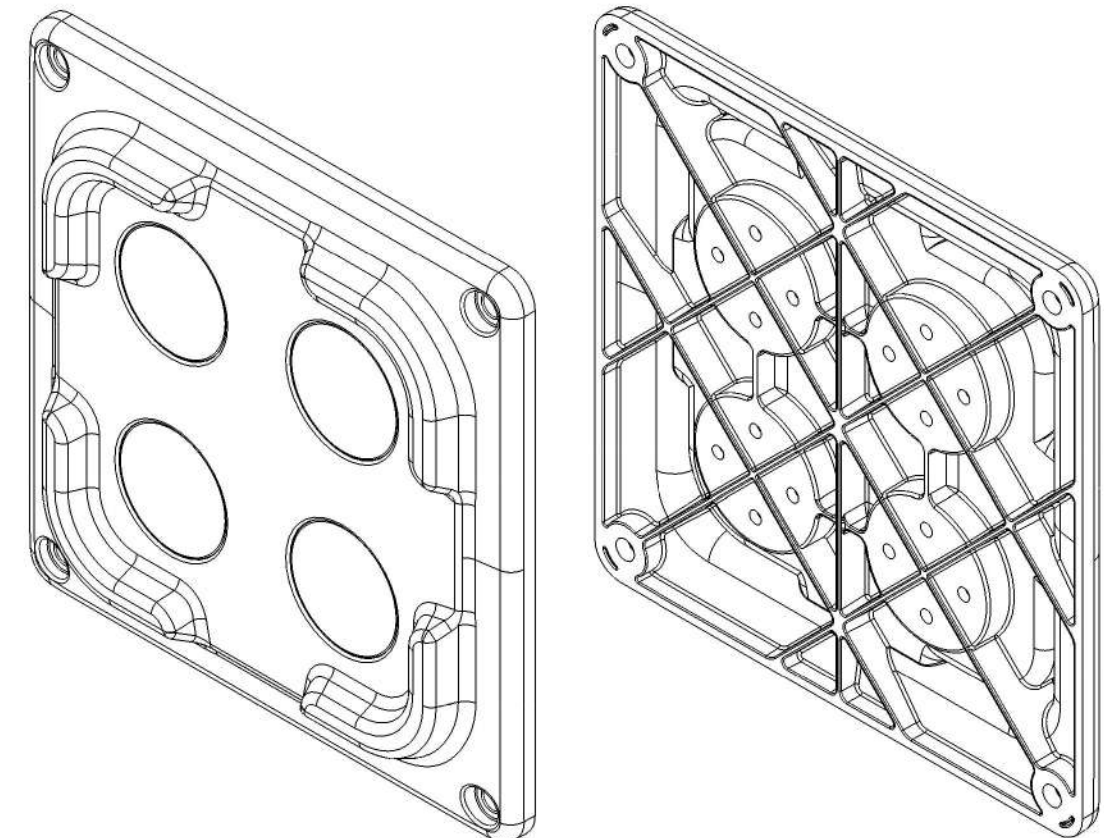

Magnetic Mount

SKU	Weight	Date	Version
VHBMM01 (Black)	0.55lb	10.06.20	V01

Rise 20 Stand

SKU	Weight	Date	Version
TCDP01(Black) TCDP01W(White)	2.3lb	17.09.20	V01