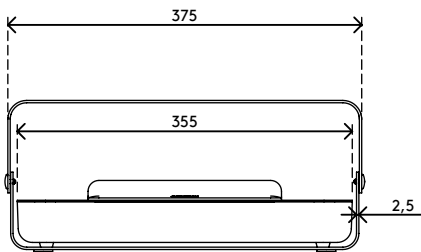

- The ergonomic desk set contains the Addit Bento® ergonomic toolbox and Addit Bento® adjustable monitor riser
- When not in use, the ergonomic toolbox nicely fits inside the monitor riser for a tidy look and a 'clean desk'
- Offers ergonomic and practical benefits for any type of workstation
- The Addit Bento® ergonomic toolbox neatly stores your office utensils, documents (A4) and devices (up to 12")
- and can be used as a notebook stand, tablet stand or in-line document holder
- Addit Bento® adjustable monitor riser is suitable for monitors up to 20 kg and is made of sturdy steel with a durable, matt powder coating
- For further technical specifications, please consult the individual sell sheets of Addit Bento® ergonomic toolbox and Addit Bento® adjustable monitor riser

addit

20 kg

Addit Bento® ergonomic desk set 223

2017/10/16

45.223

 404 x 284 x 112 mm

 1 pcs

 black