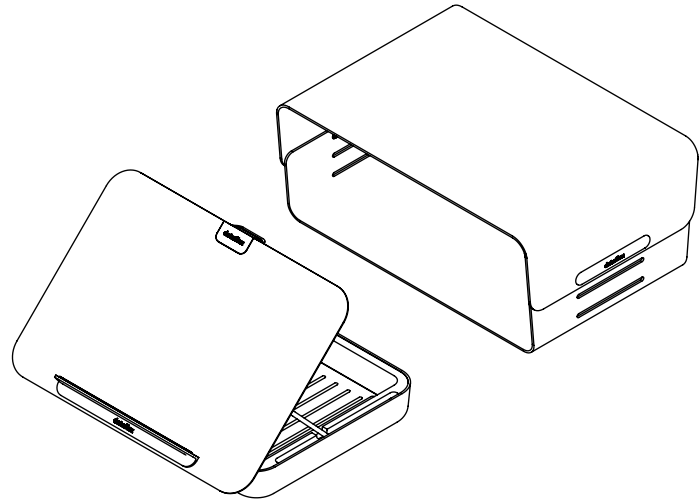

45.223

Addit Bento® ergonomic desk set 223

Everyone can now enjoy a neat desk and healthy posture: the Addit Bento® ergonomic desk set is a full package of products that are made for each other. This set turns a nice desk into an ergonomic workstation that's comfortable and practical. Designed by Robert Bronwasser.

- The ergonomic desk set contains the Addit Bento® ergonomic toolbox and Addit Bento® adjustable monitor riser
- When not in use, the ergonomic toolbox nicely fits inside the monitor riser for a tidy look and a 'clean desk'
- Offers ergonomic and practical benefits for any type of workstation
- The Addit Bento® ergonomic toolbox neatly stores your office utensils, documents (A4) and devices (up to 12")
- and can be used as a notebook stand, tablet stand or in-line document holder
- Addit Bento® adjustable monitor riser is suitable for monitors up to 20 kg and is made of sturdy steel with a durable, matt powder coating
- For further technical specifications, please consult the individual sell sheets of Addit Bento® ergonomic toolbox and Addit Bento® adjustable monitor riser

addit

20 kg

Addit Bento® ergonomic desk set 223

2017/10/16

45.223

 404 x 284 x 112 mm

 1 pcs

 black