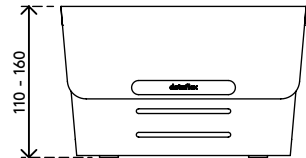

addit

20 kg

Addit Bento® ergonomic desk set 223

2017/10/16

45.223

404 x 284 x 112 mm

1 pcs

black

7,45 kg

805410452230