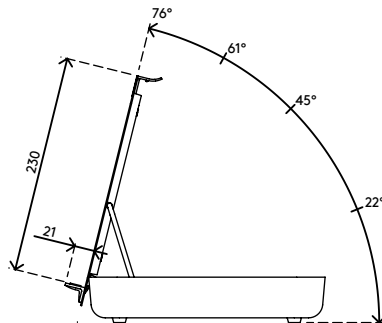

- The ergonomic desk set contains the Addit Bento® ergonomic toolbox and Addit Bento® adjustable monitor riser
- When not in use, the ergonomic toolbox nicely fits inside the monitor riser for a tidy look and a 'clean desk'
- Offers ergonomic and practical benefits for any type of workstation
- The Addit Bento® ergonomic toolbox neatly stores your office utensils, documents (A4) and devices (up to 12")
- and can be used as a notebook stand, tablet stand or in-line document holder
- Addit Bento® adjustable monitor riser is suitable for monitors up to 20 kg and is made of sturdy steel with a durable, matt powder coating
- For further technical specifications, please consult the individual sell sheets of Addit Bento® ergonomic toolbox and Addit Bento® adjustable monitor riser

addit

20 kg

Addit Bento® ergonomic desk set 223

2017/10/16

45.223

 404 x 284 x 112 mm

 1 pcs

 black