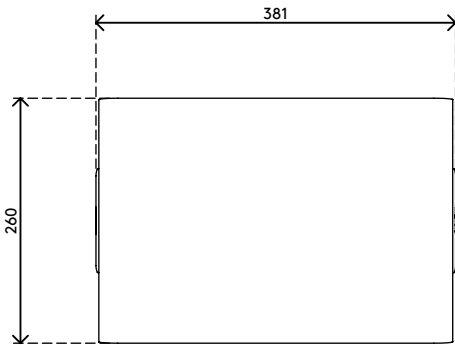

45.223

Addit Bento® ergonomic desk set 223

Everyone can now enjoy a neat desk and healthy posture: the Addit Bento® ergonomic desk set is a full package of products that are made for each other. This set turns a nice desk into an ergonomic workstation that's comfortable and practical. Designed by Robert Bronwasser.

- The ergonomic desk set contains the Addit Bento® ergonomic toolbox and Addit Bento® adjustable monitor riser
- When not in use, the ergonomic toolbox nicely fits inside the monitor riser for a tidy look and a 'clean desk'
- Offers ergonomic and practical benefits for any type of workstation
- The Addit Bento® ergonomic toolbox neatly stores your office utensils, documents (A4) and devices (up to 12")
- and can be used as a notebook stand, tablet stand or in-line document holder
- Addit Bento® adjustable monitor riser is suitable for monitors up to 20 kg and is made of sturdy steel with a durable, matt powder coating
- For further technical specifications, please consult the individual sell sheets of Addit Bento® ergonomic toolbox and Addit Bento® adjustable monitor riser

addit

20 kg

Addit Bento® ergonomic desk set 223

2017/10/16

45.223

 404 x 284 x 112 mm

 1 pcs

 black