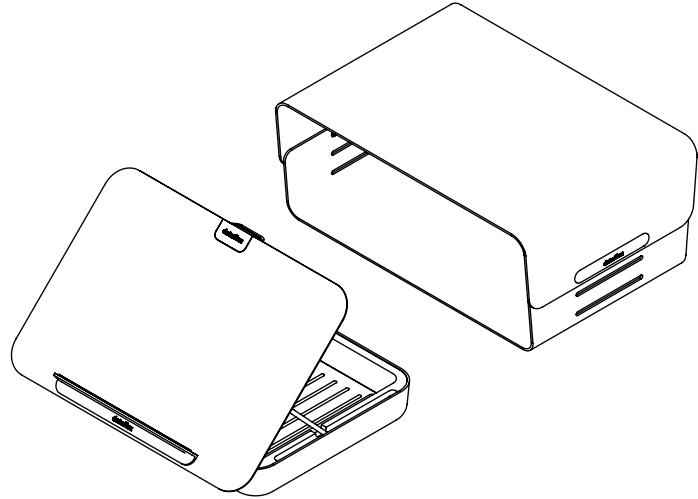

45.220

Addit Bento® ergonomic desk set 220

Everyone can now enjoy a neat desk and healthy posture: the Addit Bento® ergonomic desk set is a full package of products that are made for each other. This set turns a nice desk into an ergonomic workstation that's comfortable and practical. Designed by Robert Bronwasser.

- The ergonomic desk set contains the Addit Bento® ergonomic toolbox and Addit Bento® adjustable monitor riser
- When not in use, the ergonomic toolbox nicely fits inside the monitor riser for a tidy look and a 'clean desk'
- Offers ergonomic and practical benefits for any type of workstation
- The Addit Bento® ergonomic toolbox neatly stores your office utensils, documents (A4) and devices (up to 12")
- and can be used as a notebook stand, tablet stand or in-line document holder
- Addit Bento® adjustable monitor riser is suitable for monitors up to 20 kg and is made of sturdy steel with a durable, matt powder coating
- For further technical specifications, please consult the individual sell sheets of Addit Bento® ergonomic toolbox and Addit Bento® adjustable monitor riser

addit

20 kg

Addit Bento® ergonomic desk set 220

2017/10/16

45.220

 404 x 284 x 112 mm

 1 pcs

 white