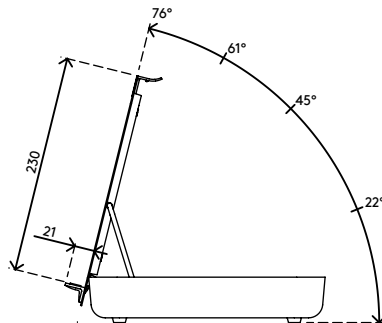

- The ergonomic desk set contains the Addit Bento® ergonomic toolbox and Addit Bento® adjustable monitor riser
- When not in use, the ergonomic toolbox nicely fits inside the monitor riser for a tidy look and a 'clean desk'
- Offers ergonomic and practical benefits for any type of workstation
- The Addit Bento® ergonomic toolbox neatly stores your office utensils, documents (A4) and devices (up to 12")
- and can be used as a notebook stand, tablet stand or in-line document holder
- Addit Bento® adjustable monitor riser is suitable for monitors up to 20 kg and is made of sturdy steel with a durable, matt powder coating
- For further technical specifications, please consult the individual sell sheets of Addit Bento® ergonomic toolbox and Addit Bento® adjustable monitor riser

addit

20 kg

Addit Bento® ergonomic desk set 220

2017/10/16

45.220

 404 x 284 x 112 mm

 1 pcs

 white