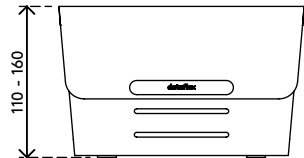

addit

20 kg

Addit Bento® ergonomic desk set 220

2017/10/16

45.220

404 x 284 x 112 mm

1 pcs

white

7,45 kg

805410452209