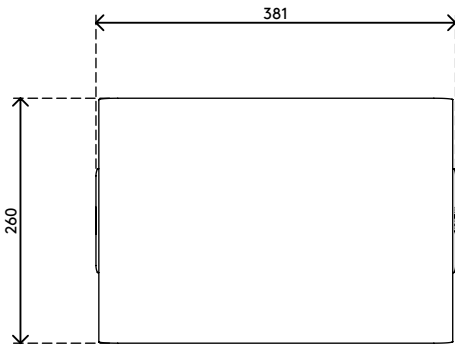

45.220

Addit Bento® ergonomic desk set 220

Everyone can now enjoy a neat desk and healthy posture: the Addit Bento® ergonomic desk set is a full package of products that are made for each other. This set turns a nice desk into an ergonomic workstation that's comfortable and practical. Designed by Robert Bronwasser.

- The ergonomic desk set contains the Addit Bento® ergonomic toolbox and Addit Bento® adjustable monitor riser
- When not in use, the ergonomic toolbox nicely fits inside the monitor riser for a tidy look and a 'clean desk'
- Offers ergonomic and practical benefits for any type of workstation
- The Addit Bento® ergonomic toolbox neatly stores your office utensils, documents (A4) and devices (up to 12")
- and can be used as a notebook stand, tablet stand or in-line document holder
- Addit Bento® adjustable monitor riser is suitable for monitors up to 20 kg and is made of sturdy steel with a durable, matt powder coating
- For further technical specifications, please consult the individual sell sheets of Addit Bento® ergonomic toolbox and Addit Bento® adjustable monitor riser

addit

20 kg

Addit Bento® ergonomic desk set 220

2017/10/16

45.220

 404 x 284 x 112 mm

 1 pcs

 white