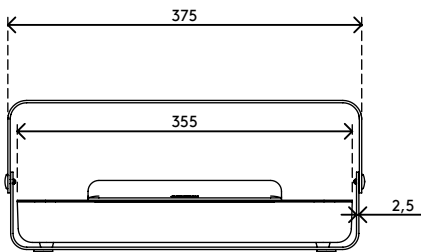

- The ergonomic desk set contains the Addit Bento® ergonomic toolbox and Addit Bento® adjustable monitor riser
- When not in use, the ergonomic toolbox nicely fits inside the monitor riser for a tidy look and a 'clean desk'
- Offers ergonomic and practical benefits for any type of workstation
- The Addit Bento® ergonomic toolbox neatly stores your office utensils, documents (A4) and devices (up to 12")
- and can be used as a notebook stand, tablet stand or in-line document holder
- Addit Bento® adjustable monitor riser is suitable for monitors up to 20 kg and is made of sturdy steel with a durable, matt powder coating
- For further technical specifications, please consult the individual sell sheets of Addit Bento® ergonomic toolbox and Addit Bento® adjustable monitor riser

addit

20 kg

Addit Bento® ergonomic desk set 220

2017/10/16

45.220

 404 x 284 x 112 mm

 1 pcs

 white