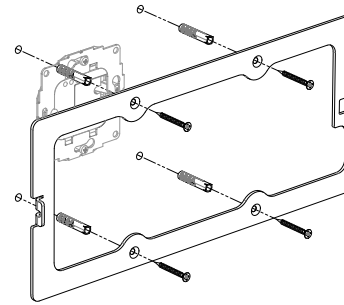

Companion Wall 2.0

4

5

1

6

Only for iPad Air 10.9" (4th, 5th gen.) and iPad Pro 11" (1st, 2nd, 3rd, 4th gen.)

place 4 silicone pads in marked positions 4 x

7