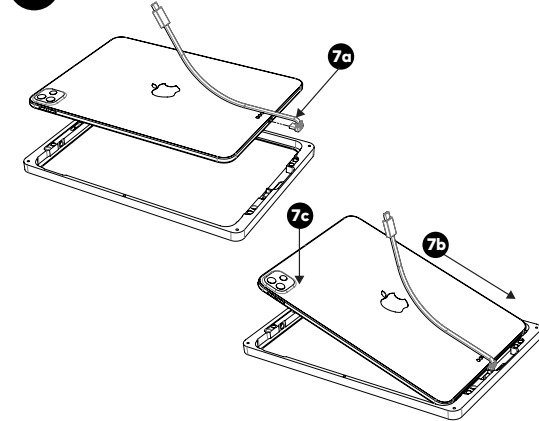

Companion Wall 2.0

4

5

1

6

Only for iPad Air 10.9" (4th, 5th gen.) and iPad Pro 11" (1st, 2nd, 3rd, 4th gen.)

place 4 silicone pads in marked positions 4 x

7