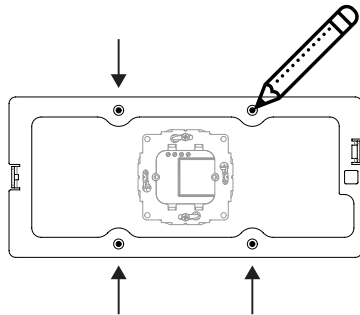

Companion Wall 2.0

4

5

1

6

Only for iPad Air 10.9" (4th, 5th gen.) and iPad Pro 11" (1st, 2nd, 3rd, 4th gen.)

place 4 silicone pads in marked positions 4 x

7

2

3

8