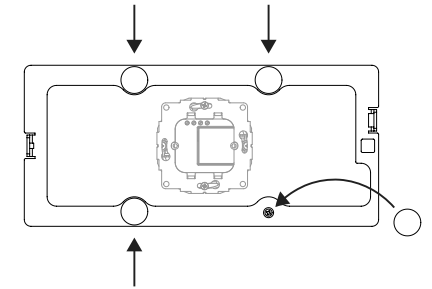

Companion Wall 2.0

4

5

1

6

Only for iPad Air 10.9" (4th, 5th gen.) and iPad Pro 11" (1st, 2nd, 3rd, 4th gen.)

place 4 silicone pads in marked positions 4 x

7