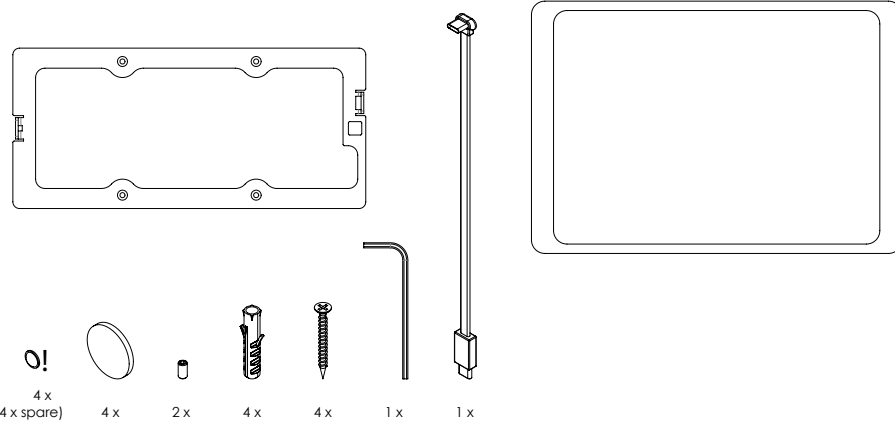

Companion Wall 2.0

4

5

1

6

Only for iPad Air 10.9" (4th, 5th gen.) and iPad Pro 11" (1st, 2nd, 3rd, 4th gen.)

place 4 silicone pads in marked positions 4 x

7