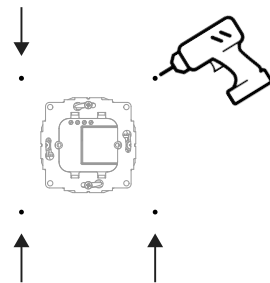

Companion Wall 2.0

4

5

1

6

Only for iPad Air 10.9" (4th, 5th gen.) and iPad Pro 11" (1st, 2nd, 3rd, 4th gen.)

place 4 silicone pads in marked positions 4 x

7

2

3

8