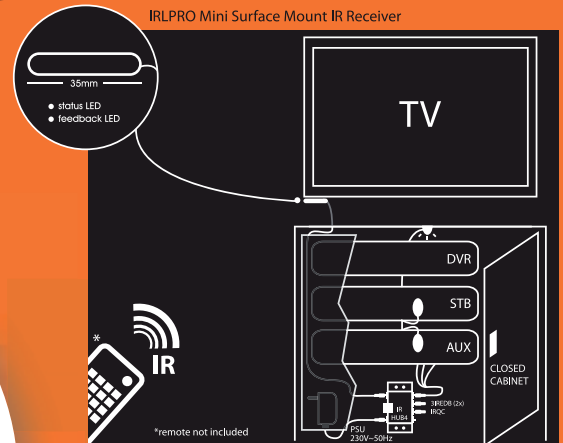

for your electronic home

entertainment

eIR<sup>2</sup>x™

wide band 30-60 kHz incl NEC, RC5/6, RCMM, XMP, etc.

PLUG'n'PLAY

Colour coded jacks for easy connection.

IRLPRO Mini Surface Mount Receiver (35x10x10mm), including double-sided stick pad

IRHUB4 Connecting Hub

2x 3IREDB Triple Blinking IR Emitters, for control of up to 6 devices in total

Extra Adhesive Tabs for Emitters

1IRQC IR Quick Connect Cable

230V ~ 50Hz to 12VDC Mains Power Supply Adapter

Instruction Manual

OPTIONAL Expansion Possibilities:  
- 3IREDB Triple Blinking IR Emitters for additional control of 3 devices  
- extra IR Receiver for additional room, to be selected from ebode IR Link Pro Modular Series

The ebode IR Link Pro Mini is a mains powered InfraRed Extender System that allows full remote control operation of audio/video components (such as your Blu-ray Player, A/V Receiver, DVR, Satellite Box, Cable Tuner, etc.) which are located behind closed cabinet doors, in other rooms, or other concealed and/or out-of-sight locations.