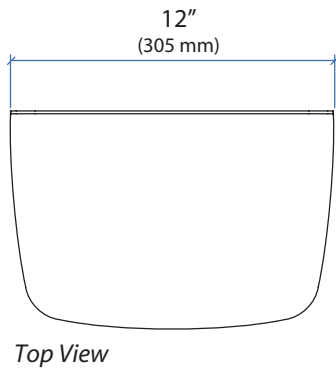

#### SV32 Bracket Dimensions

#### SV40/41/42 Bracket Dimensions

© 2010 Ergotron, Inc. rev. 08/31/2010 DIM-SV-USshelf Content is subject to change without notification