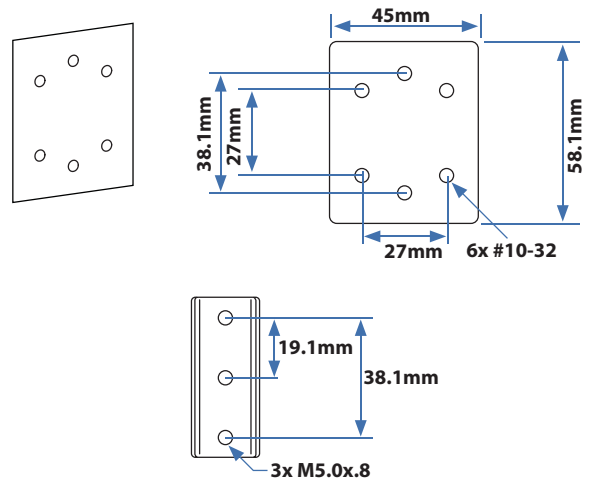

### Utility Shelf

#### SV32 Bracket Dimensions

#### SV40/41/42 Bracket Dimensions

© 2010 Ergotron, Inc. rev. 08/31/2010 DIM-SV-USshelf Content is subject to change without notification