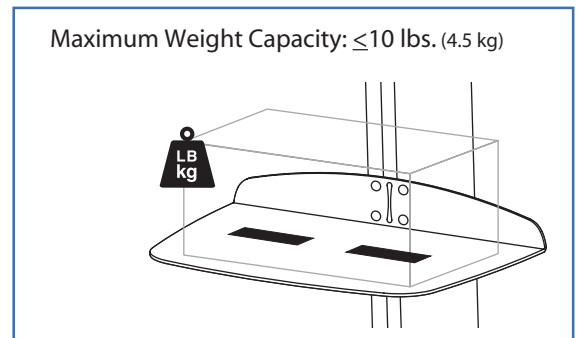

### Utility Shelf

#### SV32 Bracket Dimensions