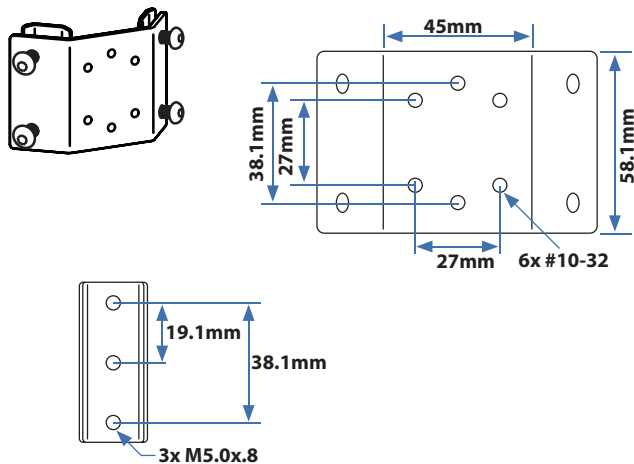

### Utility Shelf

#### SV32 Bracket Dimensions

#### SV40/41/42 Bracket Dimensions

© 2010 Ergotron, Inc. rev. 08/31/2010 DIM-SV-USshelf Content is subject to change without notification