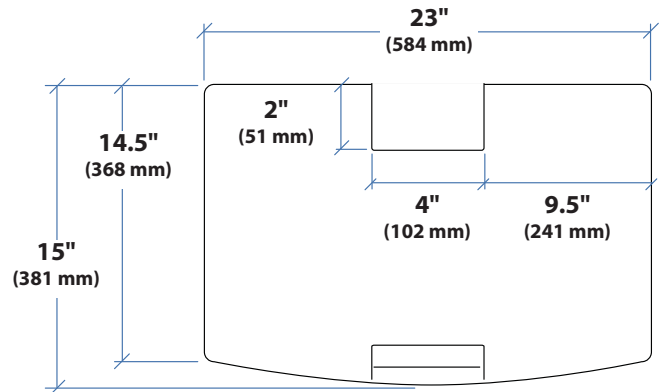

Work Surface Accessory for WorkFit-S

© 2011 Ergotron, Inc. rev. 03/16/2011 DIM-WFS-SA Content is subject to change without notification

Americas Sales and Corporate Headquarters

St. Paul, MN USA
 (800) 888-8458
 +1-651-681-7600
 www.ergotron.com
 sales@ergotron.com