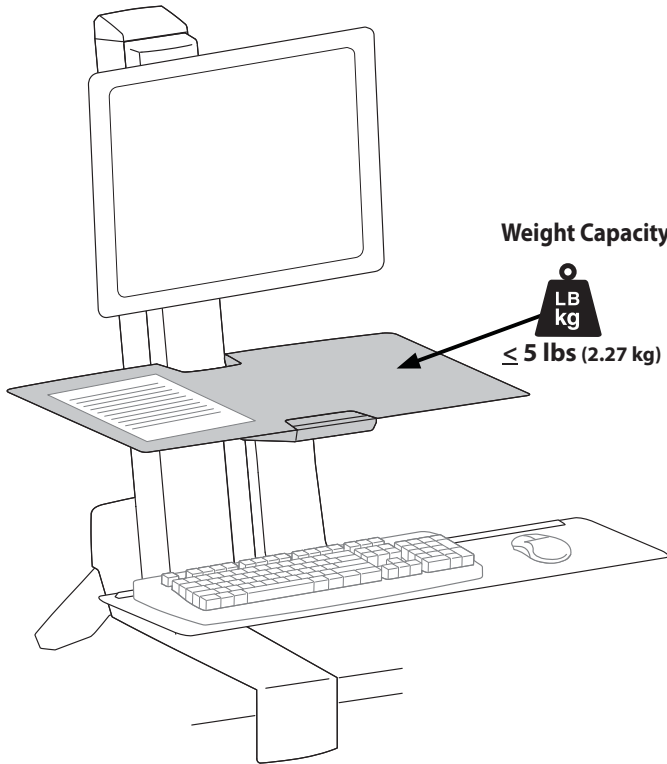

Work Surface Accessory for WorkFit-S

© 2011 Ergotron, Inc. rev. 03/16/2011 DIM-WFS-SA Content is subject to change without notification

Americas Sales and Corporate Headquarters

St. Paul, MN USA
 (800) 888-8458
 +1-651-681-7600
 www.ergotron.com
 sales@ergotron.com