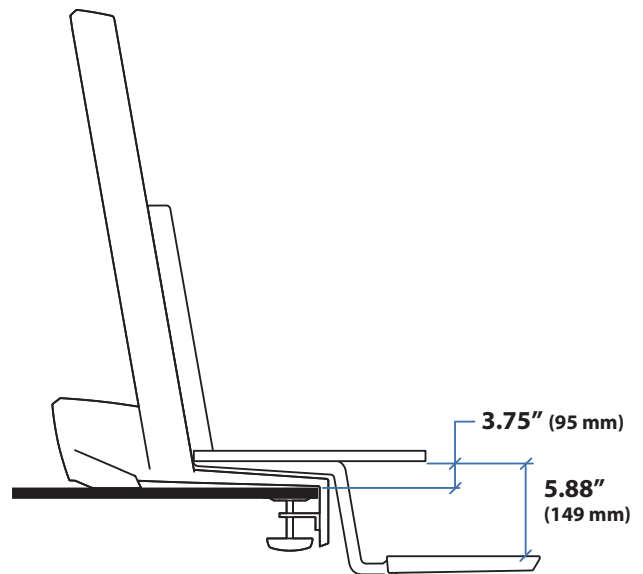

Work Surface Accessory for WorkFit-S

© 2011 Ergotron, Inc. rev. 03/16/2011 DIM-WFS-SA Content is subject to change without notification

Americas Sales and Corporate Headquarters

St. Paul, MN USA
 (800) 888-8458
 +1-651-681-7600
 www.ergotron.com
 sales@ergotron.com