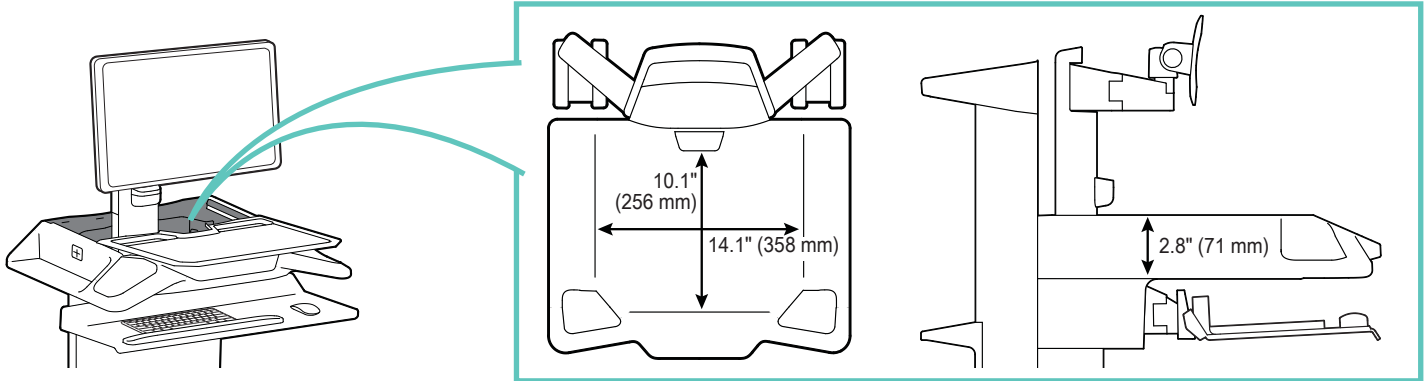

### DIMENSIONS

© 2019 Ergotron, Inc. rev. 07/16/2020 DIM-CareFitPro Content is subject to change without notification

| Americas Sales and Corporate Headquarter  | EMEA Sales  | APAC Sales  | Worldwide OEM Sales                       |
|---|---|---|---|
| St. Paul, MN USA<br>(800) 888-8458<br>+1-651-681-7600<br>www.ergotron.com<br>insidesales@ergotron.com | Amersfoort, The Netherlands<br>+31 33 45 45 600<br>www.ergotron.com<br>info.eu@ergotron.com | Sydney, Australia<br>www.ergotron.com<br>apaccustomerservice@ergotron.com | www.ergotron.com<br>info.oem@ergotron.com |

## DIMENSIONS