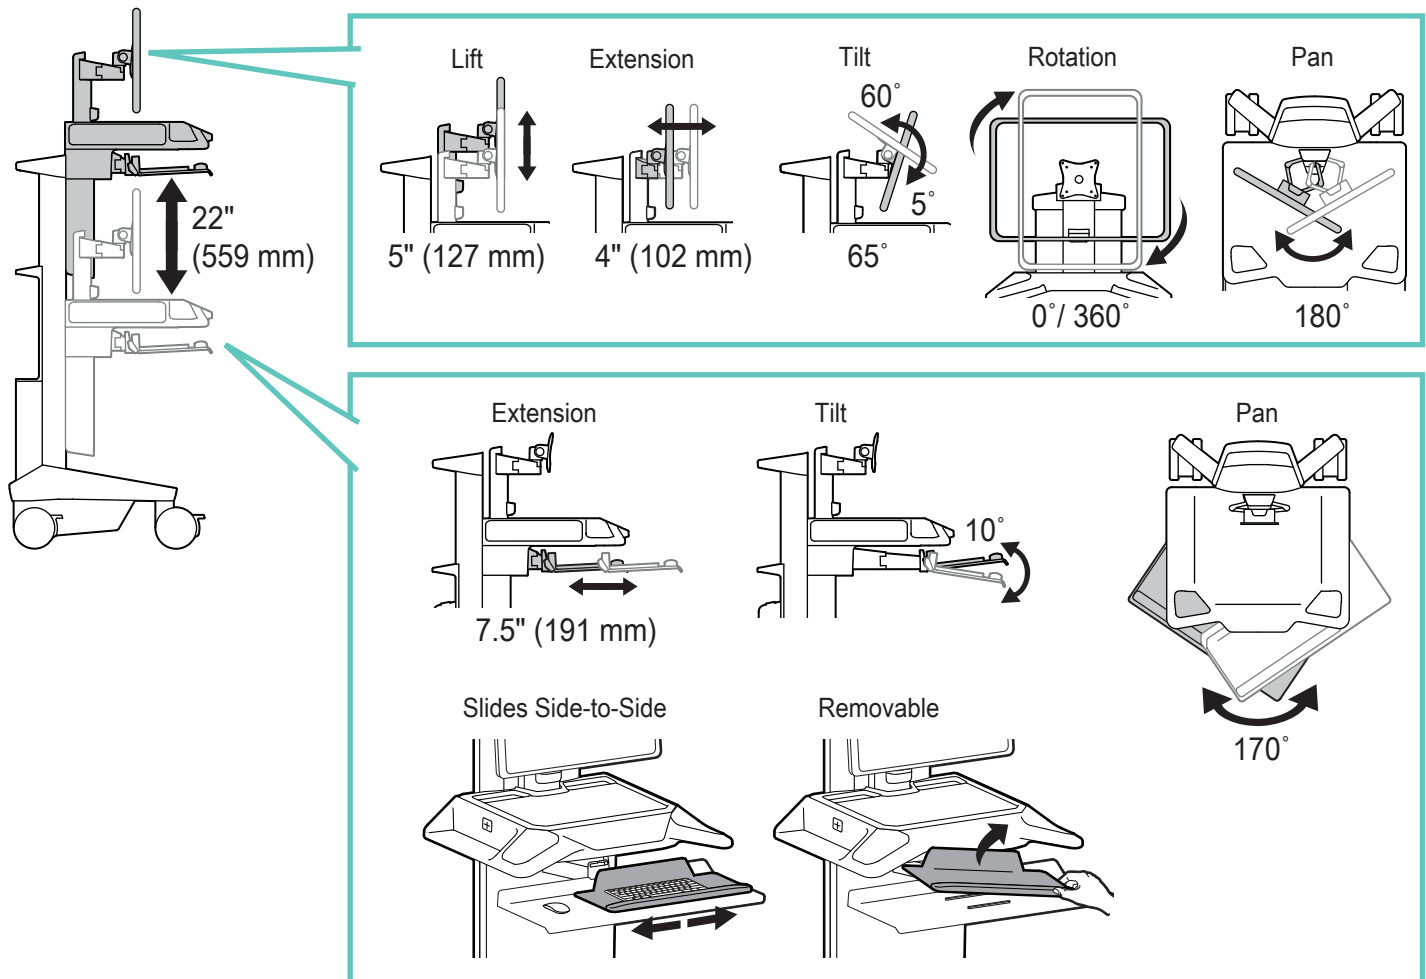

RANGE OF MOTION

© 2019 Ergotron, Inc. rev. 07/16/2020 DIM-CareFitPro Content is subject to change without notification

**Americas Sales and
Corporate Headquarter**

EMEA Sales

APAC Sales

Worldwide OEM Sales

St. Paul, MN USA
(800) 888-8458
+1-651-681-7600
www.ergotron.com
insidesales@ergotron.com

Amersfoort, The Netherlands
+31 33 45 45 600
www.ergotron.com
info.eu@ergotron.com

Sydney, Australia
www.ergotron.com
apaccustomerservice@ergotron.com

www.ergotron.com
info.oem@ergotron.com