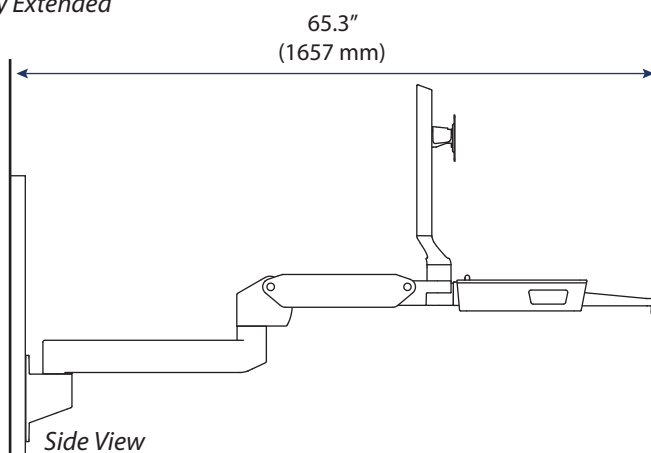

CareFit™ Combo Extender

DIMENSIONS

Arm Full UP

Side View

Arm Full DOWN

Side View

Fully Extended

Side View

Folded Up Against Wall

Side View

CareFit™ Combo Extender

CABLES

Cable length needed based on equipment and accessories:

- Cables:**
HDMI: 8' (2.4 m)
Ethernet: 8' - 12' (2.4-3.7 m)
Monitor Power: 8' - 12' (2.4-3.7 m)
2.0 USB Extenders: 8' (2.4 m) per accessory

- Cables:**
HDMI: 4' (1.2 m)
Ethernet: 8' - 12' (2.4-3.7 m)
Monitor Power: 8' - 12' (2.4-3.7 m)
Computer Power: 8' - 12' (2.4-3.7 m)

- Cables:**
Ethernet: 8' - 12' (2.4-3.7 m)
Monitor Power: 8' - 12' (2.4-3.7 m)