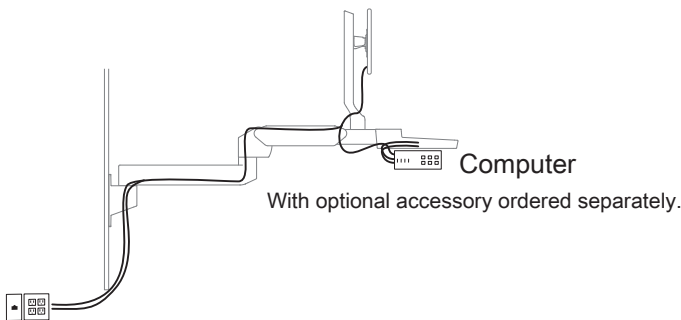

CareFit™ Combo Extender

DIMENSIONS

Arm Full UP

Side View

Arm Full DOWN

Side View

Fully Extended

Side View

Folded Up Against Wall

Side View

CareFit™ Combo Extender

CABLES

Cable length needed based on equipment and accessories:

- Cables:**
HDMI: 8' (2.4 m)
Ethernet: 8' - 12' (2.4-3.7 m)
Monitor Power: 8' - 12' (2.4-3.7 m)
2.0 USB Extenders: 8' (2.4 m) per accessory

- Cables:**
HDMI: 4' (1.2 m)
Ethernet: 8' - 12' (2.4-3.7 m)
Monitor Power: 8' - 12' (2.4-3.7 m)
Computer Power: 8' - 12' (2.4-3.7 m)

- Cables:**
Ethernet: 8' - 12' (2.4-3.7 m)
Monitor Power: 8' - 12' (2.4-3.7 m)