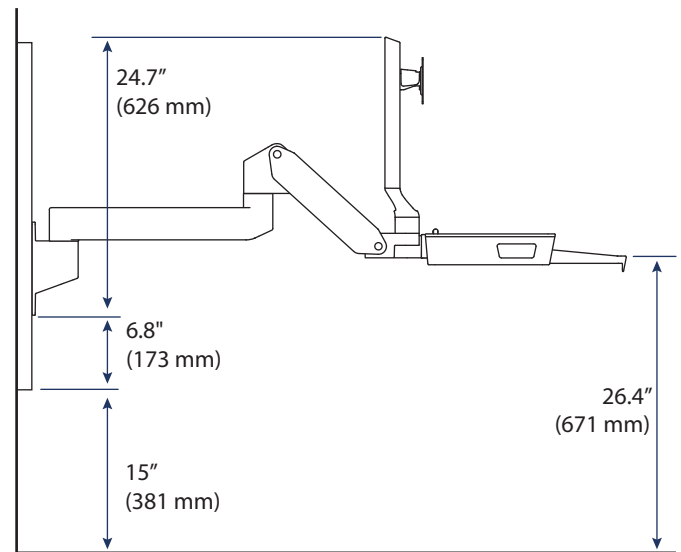

CareFit™ Combo Extender

DIMENSIONS

Arm Full UP

Side View

Arm Full DOWN

Side View

Fully Extended

Side View

Folded Up Against Wall

Side View

CareFit™ Combo Extender

CABLES

Cable length needed based on equipment and accessories:

- Cables:**
HDMI: 8' (2.4 m)
Ethernet: 8' - 12' (2.4-3.7 m)
Monitor Power: 8' - 12' (2.4-3.7 m)
2.0 USB Extenders: 8' (2.4 m) per accessory

- Cables:**
HDMI: 4' (1.2 m)
Ethernet: 8' - 12' (2.4-3.7 m)
Monitor Power: 8' - 12' (2.4-3.7 m)
Computer Power: 8' - 12' (2.4-3.7 m)

- Cables:**
Ethernet: 8' - 12' (2.4-3.7 m)
Monitor Power: 8' - 12' (2.4-3.7 m)