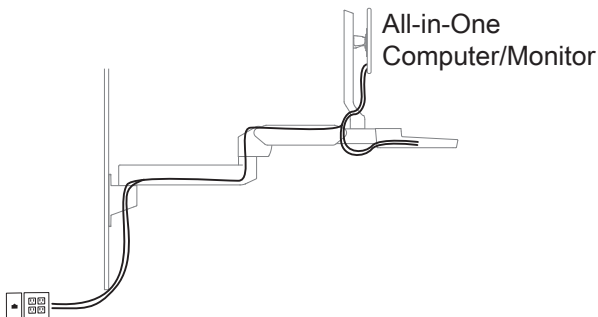

CareFit™ Combo Extender

MOUNTING OPTIONS

The CareFit™ Combo **Extender** accessory can only be added to an Arm mounted to Wood Stud, Metal Stud, or Solid Concrete. The Extender **CAN NOT** be added to an Arm mounted to **Hollow Wall**.

CareFit™ Combo Extender

DIMENSIONS

Arm Full UP

Side View

Arm Full DOWN

Side View

Fully Extended

Side View

Folded Up Against Wall

Side View

CareFit™ Combo Extender

CABLES

Cable length needed based on equipment and accessories:

- Cables:**
HDMI: 8' (2.4 m)
Ethernet: 8' - 12' (2.4-3.7 m)
Monitor Power: 8' - 12' (2.4-3.7 m)
2.0 USB Extenders: 8' (2.4 m) per accessory

- Cables:**
HDMI: 4' (1.2 m)
Ethernet: 8' - 12' (2.4-3.7 m)
Monitor Power: 8' - 12' (2.4-3.7 m)
Computer Power: 8' - 12' (2.4-3.7 m)

- Cables:**
Ethernet: 8' - 12' (2.4-3.7 m)
Monitor Power: 8' - 12' (2.4-3.7 m)