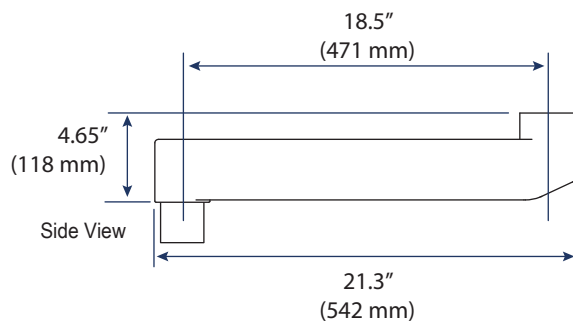

CareFit™ Combo Extender

MOUNTING OPTIONS

The CareFit™ Combo **Extender** accessory can only be added to an Arm mounted to Wood Stud, Metal Stud, or Solid Concrete. The Extender **CAN NOT** be added to an Arm mounted to **Hollow Wall**.

RANGE OF MOTION

DIMENSIONS

Pushed back against the wall

Download additional resources at ergotron.com

USA & Canada Sales & Corporate Headquarters: St. Paul, MN USA / 800.888.8458 / +1.651.681.7600 / insidesales@ergotron.com

CareFit™ Combo Extender

DIMENSIONS

Arm Full UP

Side View

Arm Full DOWN

Side View

Fully Extended

Side View

- Cables:**
HDMI: 4' (1.2 m)
Ethernet: 8' - 12' (2.4-3.7 m)
Monitor Power: 8' - 12' (2.4-3.7 m)
Computer Power: 8' - 12' (2.4-3.7 m)

- Cables:**
Ethernet: 8' - 12' (2.4-3.7 m)
Monitor Power: 8' - 12' (2.4-3.7 m)