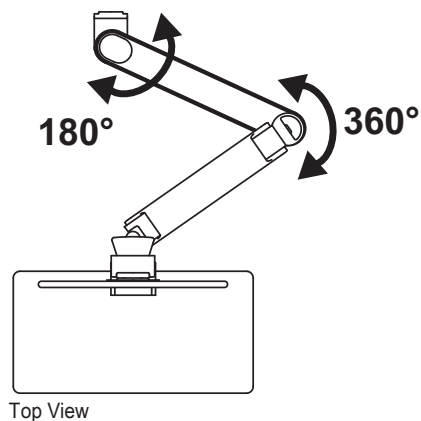

CareFit™ Combo Extender

MOUNTING OPTIONS

The CareFit™ Combo **Extender** accessory can only be added to an Arm mounted to Wood Stud, Metal Stud, or Solid Concrete. The Extender **CAN NOT** be added to an Arm mounted to **Hollow Wall**.

RANGE OF MOTION

DIMENSIONS

Pushed back against the wall

Download additional resources at ergotron.com

USA & Canada Sales & Corporate Headquarters: St. Paul, MN USA / 800.888.8458 / +1.651.681.7600 / insidesales@ergotron.com