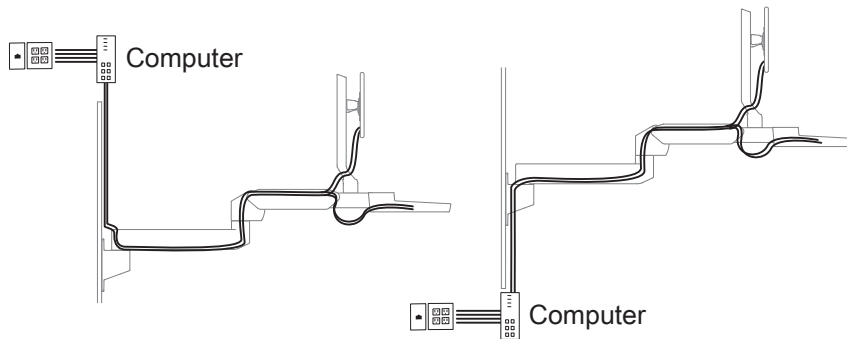

CareFit™ Combo Extender

MOUNTING OPTIONS

The CareFit™ Combo **Extender** accessory can only be added to an Arm mounted to Wood Stud, Metal Stud, or Solid Concrete. The Extender **CAN NOT** be added to an Arm mounted to **Hollow Wall**.

CareFit™ Combo Extender

DIMENSIONS

Arm Full UP

Side View

Arm Full DOWN

Side View

Fully Extended

Side View

Folded Up Against Wall

Side View

CareFit™ Combo Extender

CABLES

Cable length needed based on equipment and accessories:

- Cables:**
HDMI: 8' (2.4 m)
Ethernet: 8' - 12' (2.4-3.7 m)
Monitor Power: 8' - 12' (2.4-3.7 m)
2.0 USB Extenders: 8' (2.4 m) per accessory

- Cables:**
HDMI: 4' (1.2 m)
Ethernet: 8' - 12' (2.4-3.7 m)
Monitor Power: 8' - 12' (2.4-3.7 m)
Computer Power: 8' - 12' (2.4-3.7 m)

- Cables:**
Ethernet: 8' - 12' (2.4-3.7 m)
Monitor Power: 8' - 12' (2.4-3.7 m)