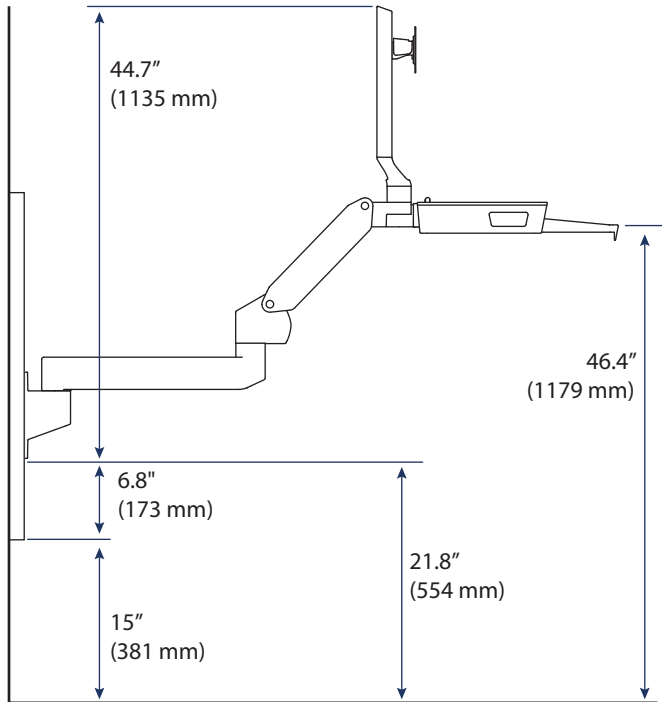

CareFit™ Combo Extender

DIMENSIONS

Arm Full UP

Side View

Arm Full DOWN

Side View

Fully Extended

Side View

Folded Up Against Wall

Side View

CareFit™ Combo Extender

CABLES

Cable length needed based on equipment and accessories:

- Cables:**
HDMI: 8' (2.4 m)
Ethernet: 8' - 12' (2.4-3.7 m)
Monitor Power: 8' - 12' (2.4-3.7 m)
2.0 USB Extenders: 8' (2.4 m) per accessory

- Cables:**
HDMI: 4' (1.2 m)
Ethernet: 8' - 12' (2.4-3.7 m)
Monitor Power: 8' - 12' (2.4-3.7 m)
Computer Power: 8' - 12' (2.4-3.7 m)

- Cables:**
Ethernet: 8' - 12' (2.4-3.7 m)
Monitor Power: 8' - 12' (2.4-3.7 m)