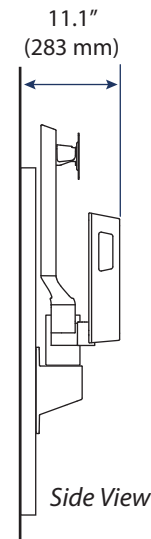

CareFit™ Combo Extender

MOUNTING OPTIONS

The CareFit™ Combo **Extender** accessory can only be added to an Arm mounted to Wood Stud, Metal Stud, or Solid Concrete. The Extender **CAN NOT** be added to an Arm mounted to **Hollow Wall**.

CareFit™ Combo Extender

DIMENSIONS

Arm Full UP

Side View

Arm Full DOWN

Side View

Fully Extended

Side View

Folded Up Against Wall

Side View

CareFit™ Combo Extender

CABLES

Cable length needed based on equipment and accessories:

- Cables:**
HDMI: 8' (2.4 m)
Ethernet: 8' - 12' (2.4-3.7 m)
Monitor Power: 8' - 12' (2.4-3.7 m)
2.0 USB Extenders: 8' (2.4 m) per accessory

- Cables:**
HDMI: 4' (1.2 m)
Ethernet: 8' - 12' (2.4-3.7 m)
Monitor Power: 8' - 12' (2.4-3.7 m)
Computer Power: 8' - 12' (2.4-3.7 m)

- Cables:**
Ethernet: 8' - 12' (2.4-3.7 m)
Monitor Power: 8' - 12' (2.4-3.7 m)