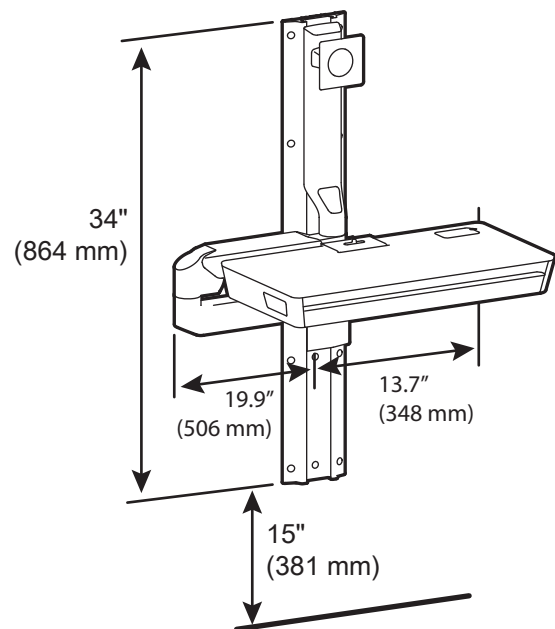

CareFit™ Combo Extender

MOUNTING OPTIONS

The CareFit™ Combo **Extender** accessory can only be added to an Arm mounted to Wood Stud, Metal Stud, or Solid Concrete. The Extender **CAN NOT** be added to an Arm mounted to **Hollow Wall**.

RANGE OF MOTION

DIMENSIONS

Pushed back against the wall

Download additional resources at ergotron.com

USA & Canada Sales & Corporate Headquarters: St. Paul, MN USA / 800.888.8458 / +1.651.681.7600 / insidesales@ergotron.com

CareFit™ Combo Extender

DIMENSIONS

Arm Full UP

Side View

Arm Full DOWN

Side View

Fully Extended

Side View