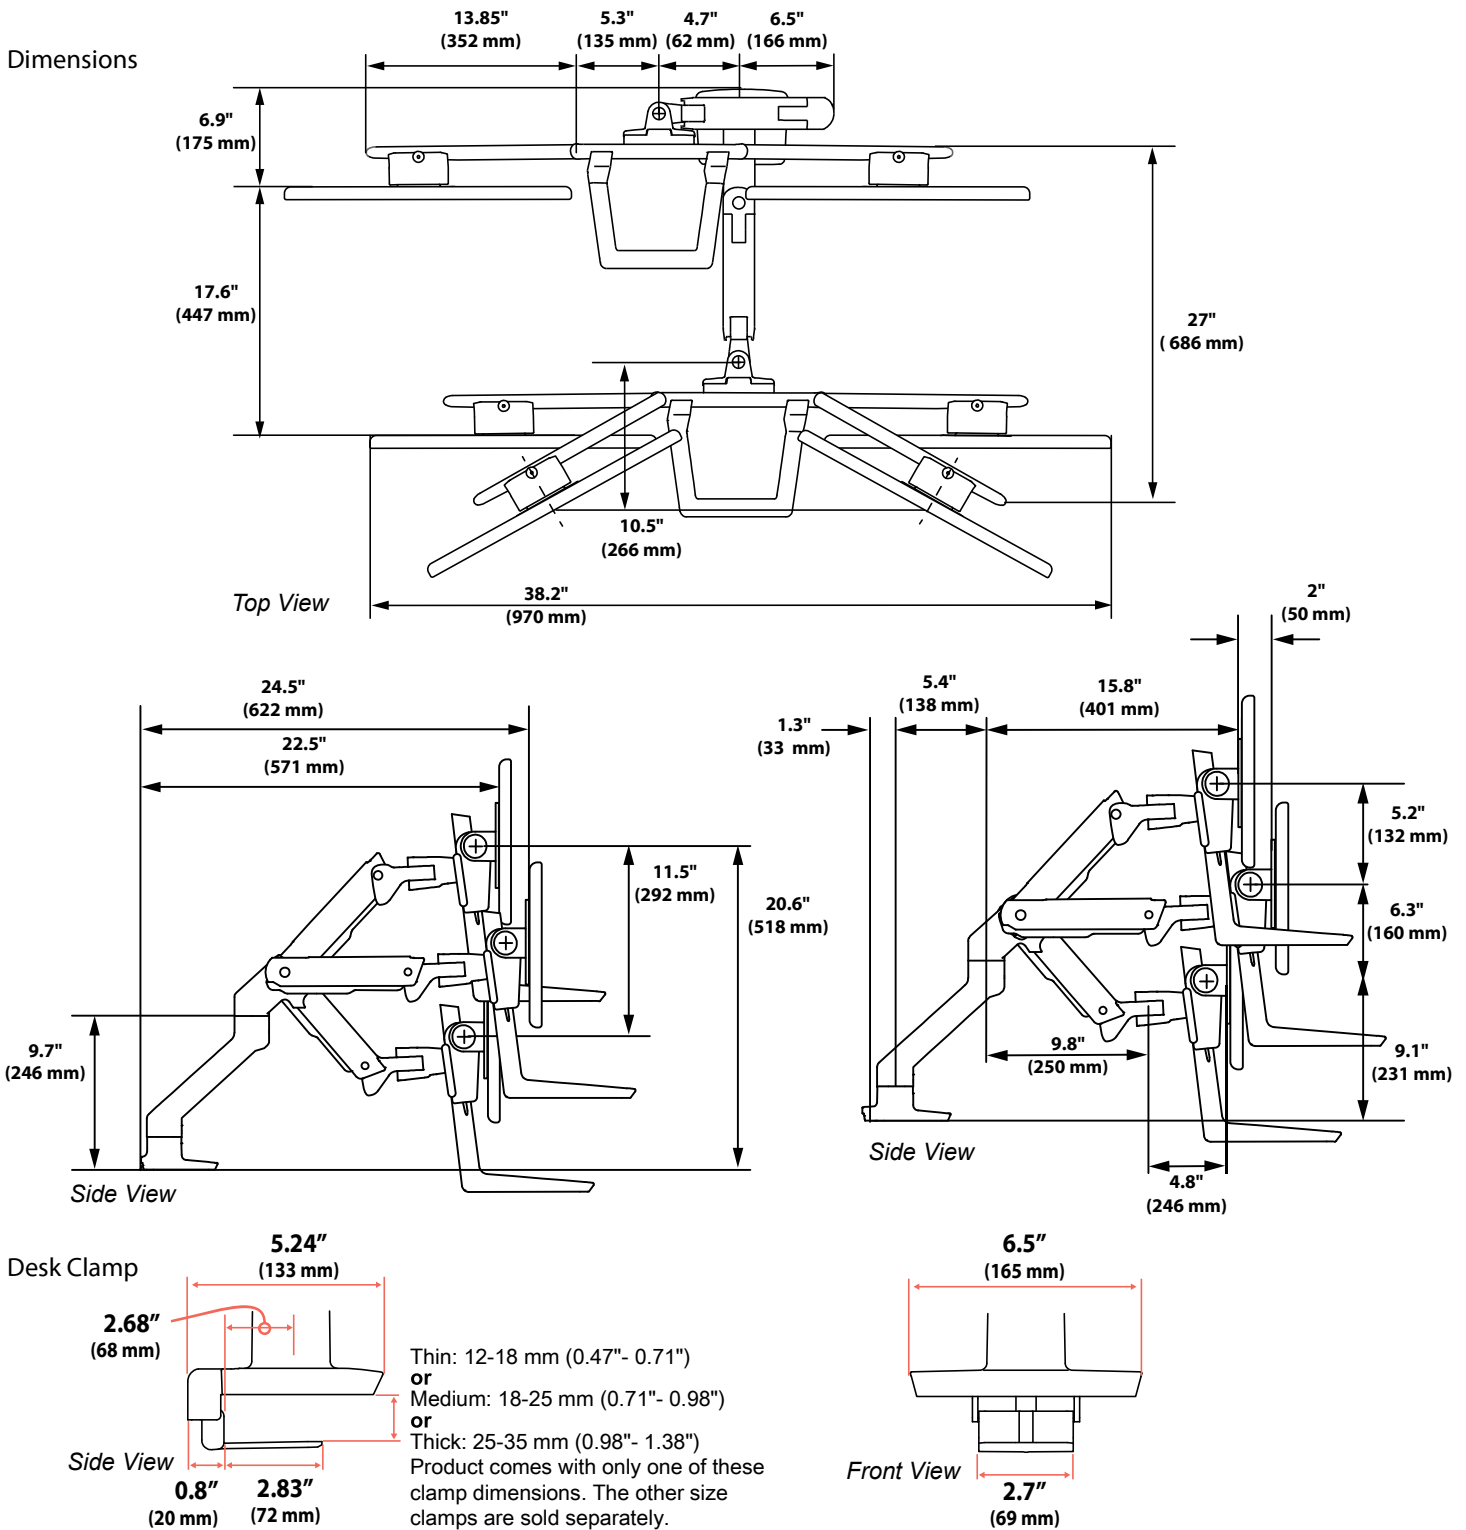

Ergotron® HX Dual Monitor Arm

Dimensions

Max Monitor Size

Dimensions

Ergotron® HX Dual Monitor Arm

Range of Motion