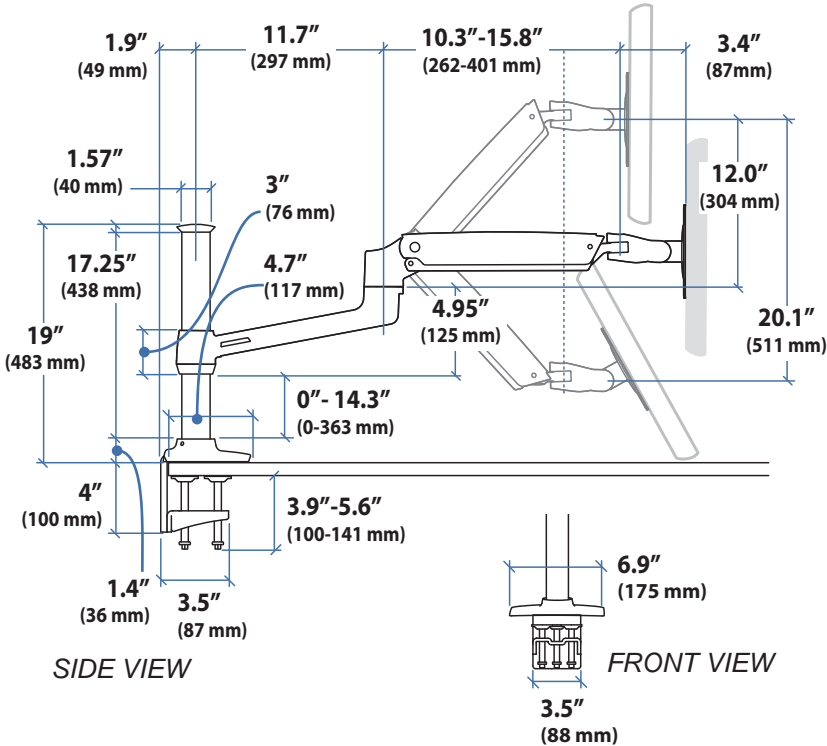

Ergotron® LX

Sit-Stand Desk Mount LCD Arm

Dimensional & Range of Motion Illustrations

Dimensions

Desk Thickness 0.78"-2.56" (20-65mm)

© 2014 Ergotron, Inc. rev. 01/14/2014 DIM-LXStSDesk Content is subject to change without notification

Range of Motion

Weight Capacity

Monitor depth greater than 2.5" (64 mm) may diminish capacity. Call Ergotron for more information.

Maximum Screen

Size* = 42"

*Limited to 25 lbs maximum

© 2014 Ergotron, Inc. rev. 01/14/2014 DIM-LXStSDesk Content is subject to change without notification