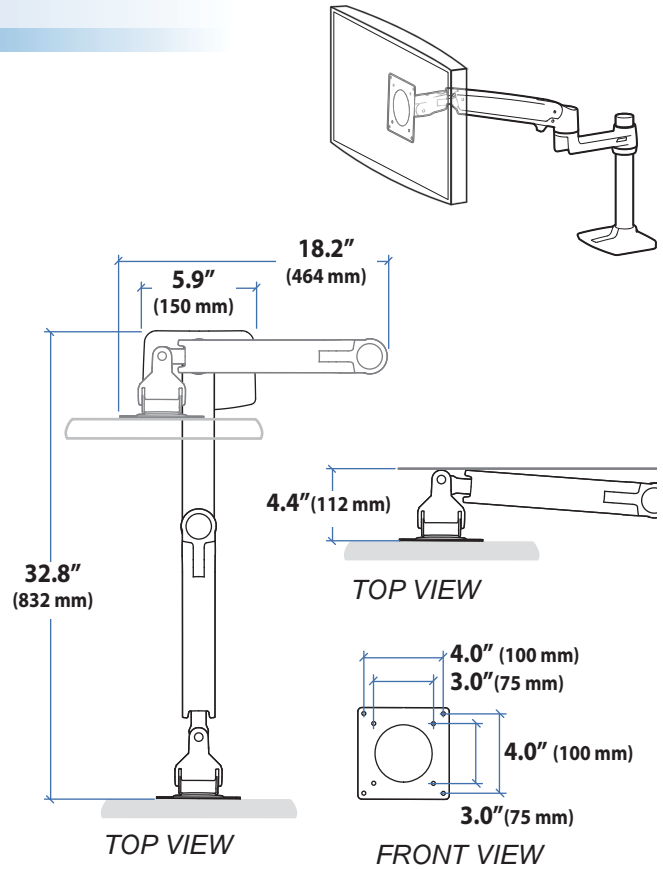

Ergotron® LX

Sit-Stand Desk Mount LCD Arm

Dimensional & Range of Motion Illustrations

Dimensions

Desk Thickness 0.78"-2.56" (20-65mm)

© 2014 Ergotron, Inc. rev. 01/14/2014 DIM-LXStSDesk Content is subject to change without notification

Range of Motion

Weight Capacity

Monitor depth greater than 2.5" (64 mm) may diminish capacity. Call Ergotron for more information.

Maximum Screen

Size* = 42"

*Limited to 25 lbs maximum

© 2014 Ergotron, Inc. rev. 01/14/2014 DIM-LXStSDesk Content is subject to change without notification