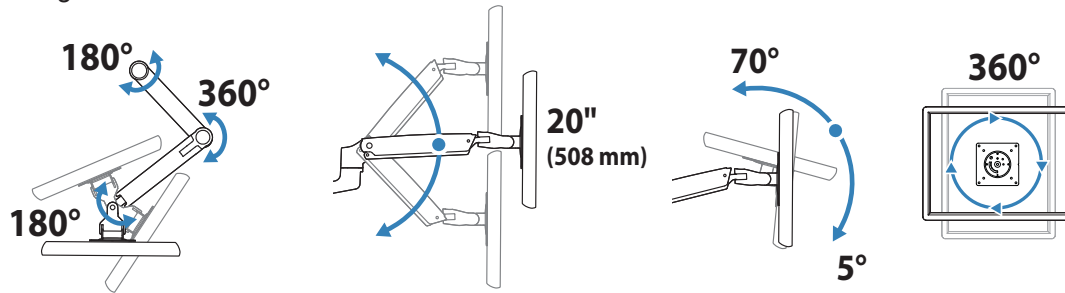

APAC Sale

Tokyo, Japan
www.ergotron.com
apaccustomerservice@ergotron.com

Worldwide OEM Sales

www.ergotron.com
info.oem@ergotron.com

Ergotron® LX

Sit-Stand Desk Mount LCD Arm

Dimensional & Range of Motion Illustrations

Range of Motion

Weight Capacity

Monitor depth greater than 2.5" (64 mm) may diminish capacity. Call Ergotron for more information.

Maximum Screen

Size* = 42"

*Limited to 25 lbs maximum

© 2014 Ergotron, Inc. rev. 01/14/2014 DIM-LXStSDesk Content is subject to change without notification