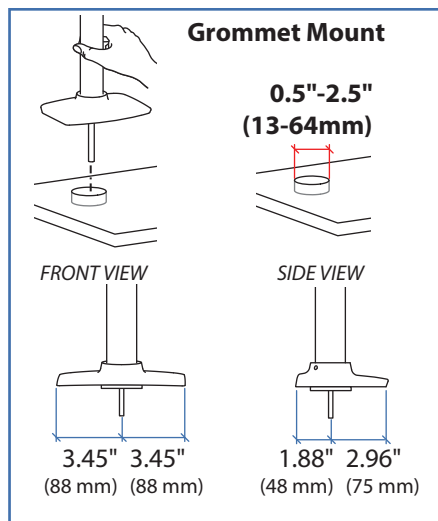

Ergotron® LX

Sit-Stand Desk Mount LCD Arm

Dimensional & Range of Motion Illustrations

Dimensions

Desk Thickness 0.78"-2.56" (20-65mm)

© 2014 Ergotron, Inc. rev. 01/14/2014 DIM-LXStSDesk Content is subject to change without notification

Range of Motion

Weight Capacity

Monitor depth greater than 2.5" (64 mm) may diminish capacity. Call Ergotron for more information.

Maximum Screen

Size* = 42"

*Limited to 25 lbs maximum

© 2014 Ergotron, Inc. rev. 01/14/2014 DIM-LXStSDesk Content is subject to change without notification