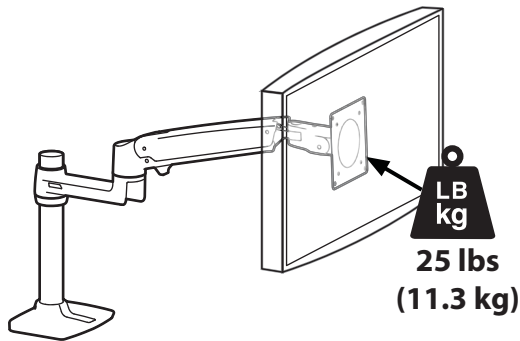

APAC Sale

Tokyo, Japan
www.ergotron.com
apaccustomerservice@ergotron.com

Worldwide OEM Sales

www.ergotron.com
info.oem@ergotron.com

Ergotron® LX

Sit-Stand Desk Mount LCD Arm

Dimensional & Range of Motion Illustrations

Range of Motion

Weight Capacity

Monitor depth greater than 2.5" (64 mm) may diminish capacity. Call Ergotron for more information.

Maximum Screen

Size* = 42"

*Limited to 25 lbs maximum

© 2014 Ergotron, Inc. rev. 01/14/2014 DIM-LXStSDesk Content is subject to change without notification