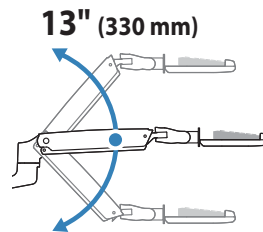

Worldwide OEM Sales

www.ergotron.com
info.oem@ergotron.com

Ergotron® LX

Desk Mount LCD Arm

Dimensional & Range of Motion Illustrations

Range of Motion

Weight Capacity

Monitor depth greater than 2.5" (64 mm) may diminish capacity. Call Ergotron for more information.

Ergotron® LX

Wall Mount Keyboard Arm

Dimensional & Range of Motion Illustrations

Dimensions

Wall Mount Bracket

Weight Capacity

Range of Motion

© 2010 Ergotron, Inc. rev. 02/26/2010 DIM-068 Content is subject to change without notification