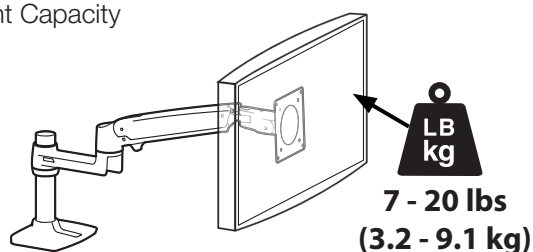

Worldwide OEM Sales

www.ergotron.com
info.oem@ergotron.com

Ergotron® LX

Desk Mount LCD Arm

Dimensional & Range of Motion Illustrations

Range of Motion

Weight Capacity

Monitor depth greater than 2.5" (64 mm) may diminish capacity. Call Ergotron for more information.