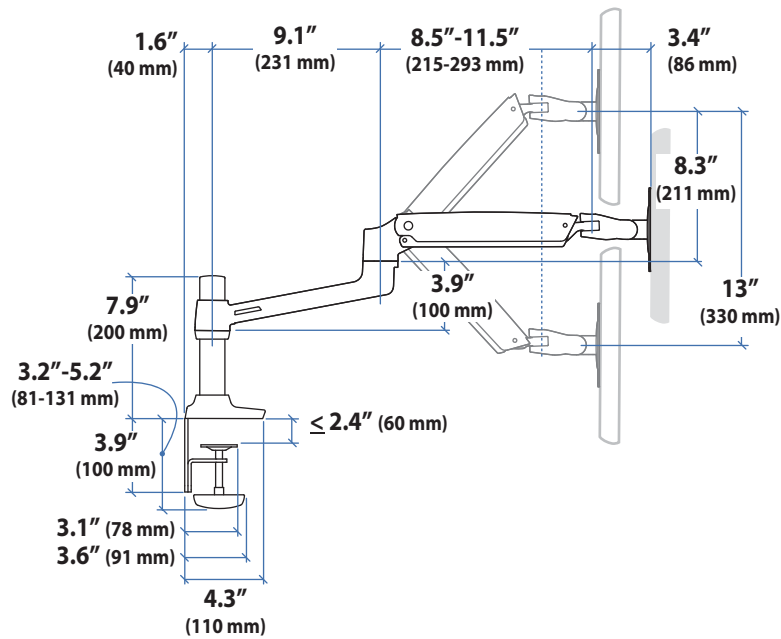

Ergotron® LX

Desk Mount LCD Arm

Dimensional &
Range of Motion
Illustrations

Dimensions

© 2010 Ergotron, Inc. rev. 02/26/2010 DIM-056 Content is subject to change without notification

Americas Sales and Corporate Headquarters

Worldwide OEM Sales

www.ergotron.com
info.oem@ergotron.com

Ergotron® LX

Desk Mount LCD Arm

Dimensional & Range of Motion Illustrations

Range of Motion

Weight Capacity

Monitor depth greater than 2.5" (64 mm) may diminish capacity. Call Ergotron for more information.