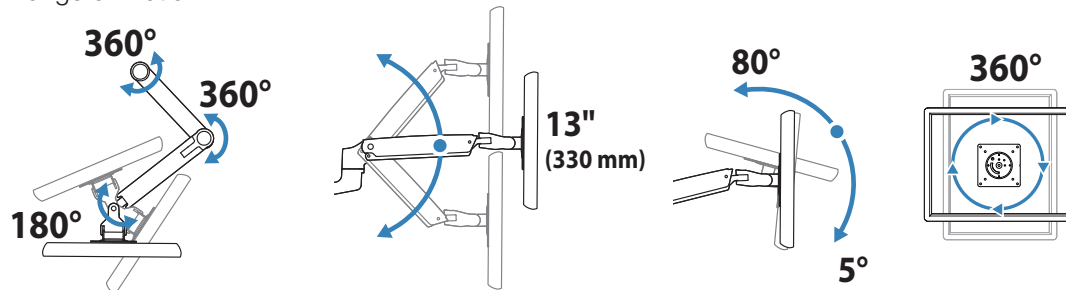

Worldwide OEM Sales

www.ergotron.com
info.oem@ergotron.com

Ergotron® LX

Desk Mount LCD Arm

Dimensional & Range of Motion Illustrations

Range of Motion

Weight Capacity

Monitor depth greater than 2.5" (64 mm) may diminish capacity. Call Ergotron for more information.