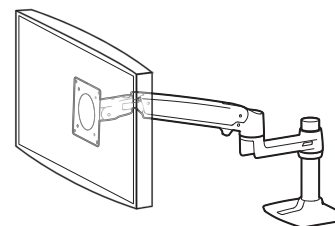

Worldwide OEM Sales

www.ergotron.com
info.oem@ergotron.com

Ergotron® LX

Desk Mount LCD Arm

Dimensional & Range of Motion Illustrations

Range of Motion

Weight Capacity

Monitor depth greater than 2.5" (64 mm) may diminish capacity. Call Ergotron for more information.