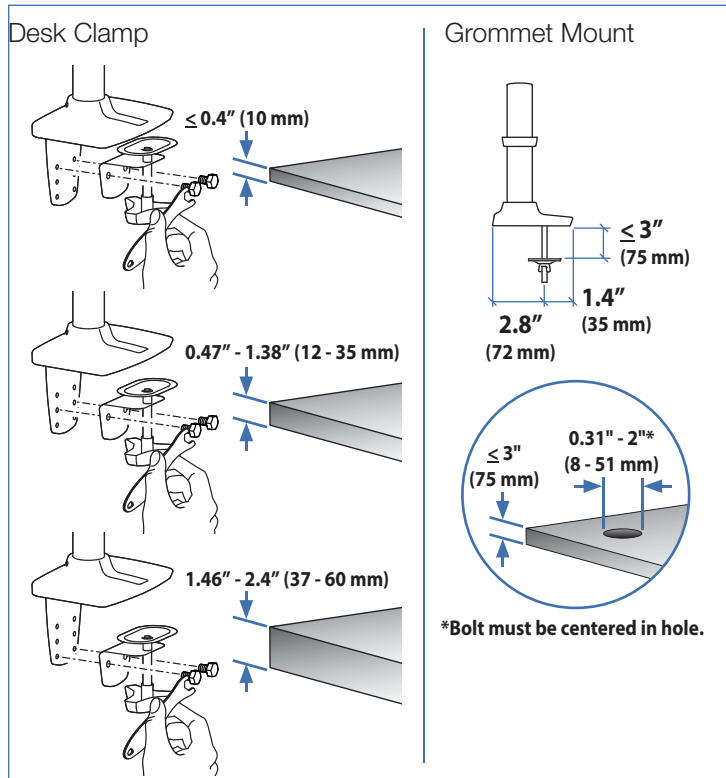

Ergotron® LX

Desk Mount LCD Arm

Dimensional &
Range of Motion
Illustrations

Dimensions

© 2010 Ergotron, Inc. rev. 02/26/2010 DIM-056 Content is subject to change without notification

Americas Sales and Corporate Headquarters

Worldwide OEM Sales

www.ergotron.com
info.oem@ergotron.com

Ergotron® LX

Desk Mount LCD Arm

Dimensional & Range of Motion Illustrations

Range of Motion

Weight Capacity

Monitor depth greater than 2.5" (64 mm) may diminish capacity. Call Ergotron for more information.