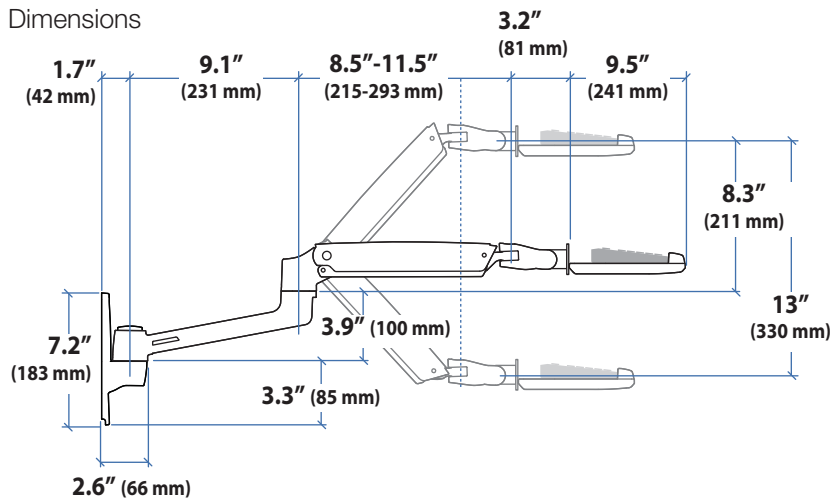

Worldwide OEM Sales

www.ergotron.com
info.oem@ergotron.com

Ergotron® LX

Desk Mount LCD Arm

Dimensional & Range of Motion Illustrations

Range of Motion

Weight Capacity

Monitor depth greater than 2.5" (64 mm) may diminish capacity. Call Ergotron for more information.

Ergotron® LX

Wall Mount Keyboard Arm

Dimensional & Range of Motion Illustrations

Dimensions

Wall Mount Bracket

Weight Capacity

Range of Motion

© 2010 Ergotron, Inc. rev. 02/26/2010 DIM-068 Content is subject to change without notification