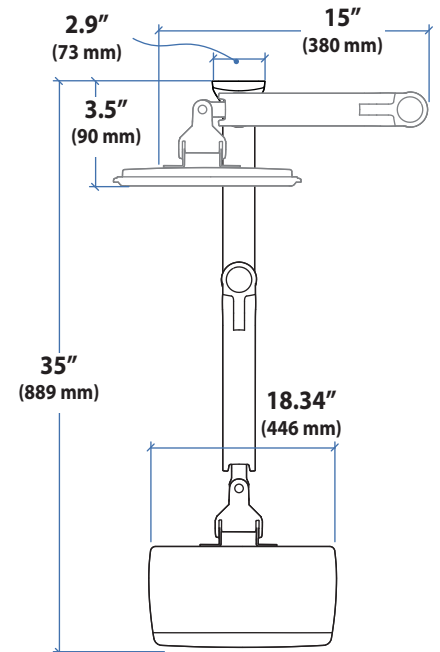

Worldwide OEM Sales

www.ergotron.com
info.oem@ergotron.com

Ergotron® LX

Desk Mount LCD Arm

Dimensional & Range of Motion Illustrations

Range of Motion

Weight Capacity

Monitor depth greater than 2.5" (64 mm) may diminish capacity. Call Ergotron for more information.

Ergotron® LX

Wall Mount Keyboard Arm

Dimensional & Range of Motion Illustrations

Dimensions

Wall Mount Bracket

Weight Capacity

Range of Motion

© 2010 Ergotron, Inc. rev. 02/26/2010 DIM-068 Content is subject to change without notification