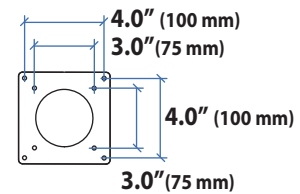

Ergotron® LX

Desk Mount LCD Arm

Dimensional &
Range of Motion
Illustrations

Dimensions

© 2010 Ergotron, Inc. rev. 02/26/2010 DIM-056 Content is subject to change without notification

Americas Sales and Corporate Headquarters

Worldwide OEM Sales

www.ergotron.com
info.oem@ergotron.com

Ergotron® LX

Desk Mount LCD Arm

Dimensional & Range of Motion Illustrations

Range of Motion

Weight Capacity

Monitor depth greater than 2.5" (64 mm) may diminish capacity. Call Ergotron for more information.