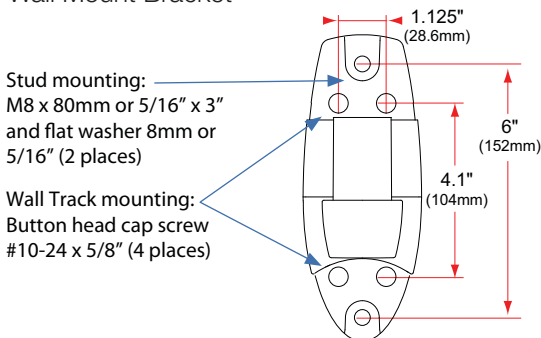

Worldwide OEM Sales

www.ergotron.com
info.oem@ergotron.com

Ergotron® LX

Desk Mount LCD Arm

Dimensional & Range of Motion Illustrations

Range of Motion

Weight Capacity

Monitor depth greater than 2.5" (64 mm) may diminish capacity. Call Ergotron for more information.

Ergotron® LX

Wall Mount Keyboard Arm

Dimensional & Range of Motion Illustrations

Dimensions

Wall Mount Bracket

Weight Capacity

Range of Motion

© 2010 Ergotron, Inc. rev. 02/26/2010 DIM-068 Content is subject to change without notification