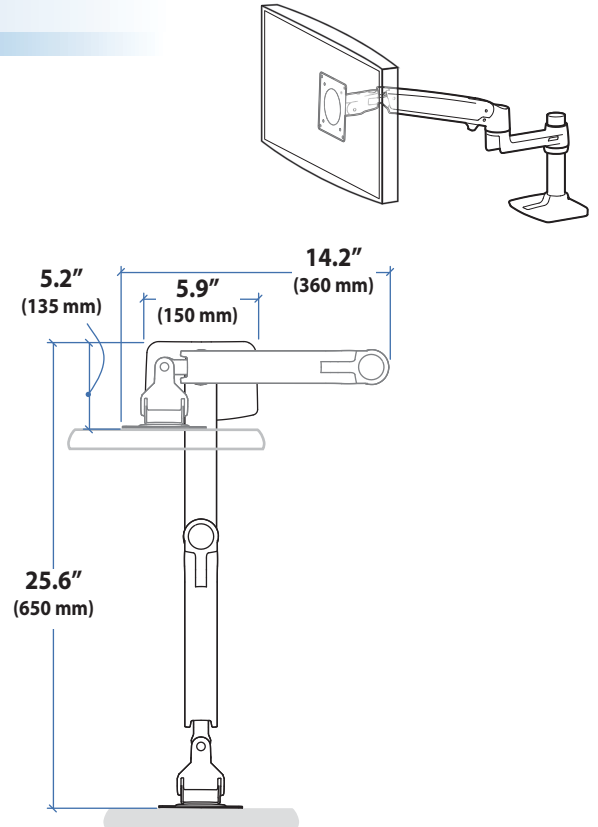

Ergotron® LX

Desk Mount LCD Arm

Dimensional &
Range of Motion
Illustrations

Dimensions

© 2010 Ergotron, Inc. rev. 02/26/2010 DIM-056 Content is subject to change without notification

Americas Sales and Corporate Headquarters

Worldwide OEM Sales

www.ergotron.com
info.oem@ergotron.com

Ergotron® LX

Desk Mount LCD Arm

Dimensional & Range of Motion Illustrations

Range of Motion

Weight Capacity

Monitor depth greater than 2.5" (64 mm) may diminish capacity. Call Ergotron for more information.