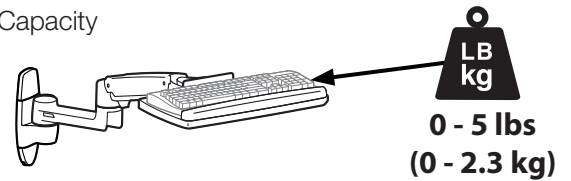

Ergotron® LX

Wall Mount Keyboard Arm

Dimensional & Range of Motion Illustrations

Dimensions

Wall Mount Bracket

Weight Capacity

Range of Motion

© 2010 Ergotron, Inc. rev. 02/26/2010 DIM-068 Content is subject to change without notification