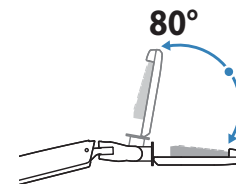

Ergotron® LX

Wall Mount Keyboard Arm

Dimensional & Range of Motion Illustrations

Dimensions

Wall Mount Bracket

Weight Capacity

Range of Motion

© 2010 Ergotron, Inc. rev. 02/26/2010 DIM-068 Content is subject to change without notification