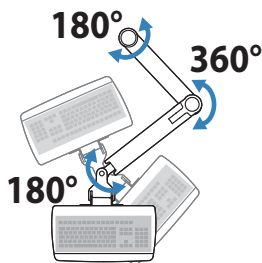

Worldwide OEM Sales

www.ergotron.com
info.oem@ergotron.com

Ergotron® LX

Desk Mount LCD Arm

Dimensional & Range of Motion Illustrations

Range of Motion

Weight Capacity

Monitor depth greater than 2.5" (64 mm) may diminish capacity. Call Ergotron for more information.

Ergotron® LX

Wall Mount Keyboard Arm

Dimensional & Range of Motion Illustrations

Dimensions

Wall Mount Bracket

Weight Capacity

Range of Motion

© 2010 Ergotron, Inc. rev. 02/26/2010 DIM-068 Content is subject to change without notification