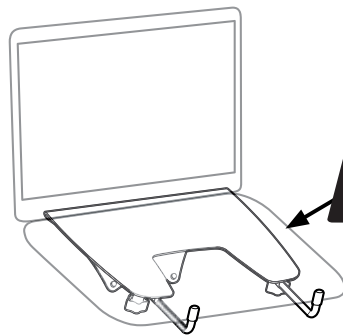

Ergotron® LX

Notebook Tray

Dimensional & Range of Motion Illustrations

Dimensions

Weight Capacity

Weight Capacity: When combined with the LX LCD Arm, the arm will hold notebooks weighing 2.5–12 lbs (1.1–5.4 kg); when combined with other arms or pivots, contact Ergotron regarding load limitations