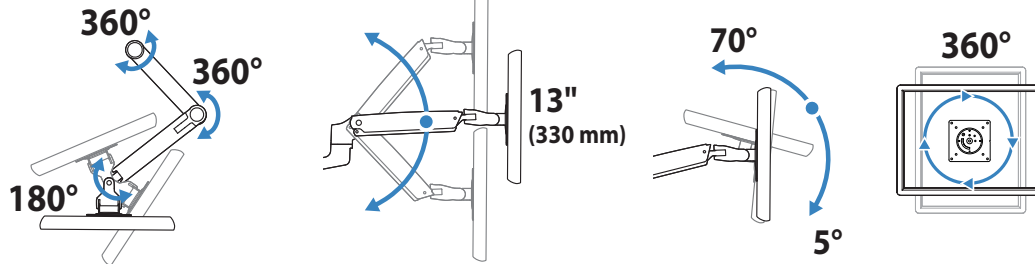

Ergotron® LX

Desk Mount LCD Arm

Dimensional & Range of Motion Illustrations

Dimensions

© 2011 Ergotron, Inc. rev. 10/31/2011 DIM2-056 Content is subject to change without notification

Americas Sales and Corporate Headquarters	EMEA Sales	APAC Sale	Worldwide OEM Sales
St. Paul, MN USA (800) 888-8458 +1-651-681-7600 www.ergotron.com sales@ergotron.com	Amersfoort, The Netherlands +31 33 45 45 600 www.ergotron.com info.eu@ergotron.com	Tokyo, Japan www.ergotron.com apaccustomerservice@ergotron.com	www.ergotron.com info.oem@ergotron.com

Ergotron® LX

Desk Mount LCD Arm

Dimensional & Range of Motion Illustrations

Range of Motion

Weight Capacity

Monitor depth greater than 2.5" (64 mm) may diminish capacity. Call Ergotron for more information.

Ergotron® LX

Notebook Tray

Dimensional & Range of Motion Illustrations

Dimensions

Weight Capacity

Weight Capacity: When combined with the LX LCD Arm, the arm will hold notebooks weighing 2.5–12 lbs (1.1–5.4 kg); when combined with other arms or pivots, contact Ergotron regarding load limitations