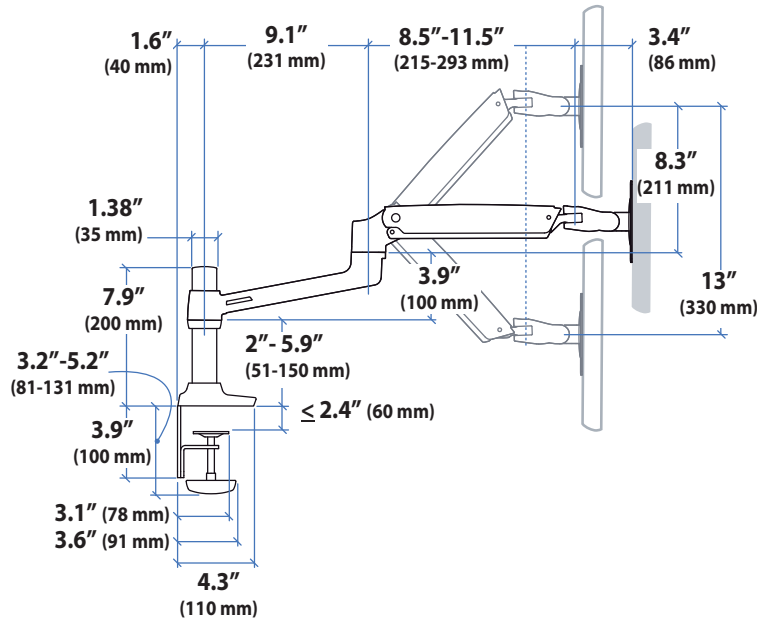

Ergotron® LX

Desk Mount LCD Arm

Dimensional & Range of Motion Illustrations

Dimensions

© 2011 Ergotron, Inc. rev. 10/31/2011 DIM2-056 Content is subject to change without notification

Americas Sales and Corporate Headquarters	EMEA Sales	APAC Sale	Worldwide OEM Sales
St. Paul, MN USA (800) 888-8458 +1-651-681-7600 www.ergotron.com sales@ergotron.com	Amersfoort, The Netherlands +31 33 45 45 600 www.ergotron.com info.eu@ergotron.com	Tokyo, Japan www.ergotron.com apaccustomerservice@ergotron.com	www.ergotron.com info.oem@ergotron.com

Ergotron® LX

Desk Mount LCD Arm

Dimensional & Range of Motion Illustrations

Range of Motion

Weight Capacity

Monitor depth greater than 2.5" (64 mm) may diminish capacity. Call Ergotron for more information.

Ergotron® LX

Notebook Tray

Dimensional & Range of Motion Illustrations

Dimensions

Weight Capacity

Weight Capacity: When combined with the LX LCD Arm, the arm will hold notebooks weighing 2.5–12 lbs (1.1–5.4 kg); when combined with other arms or pivots, contact Ergotron regarding load limitations