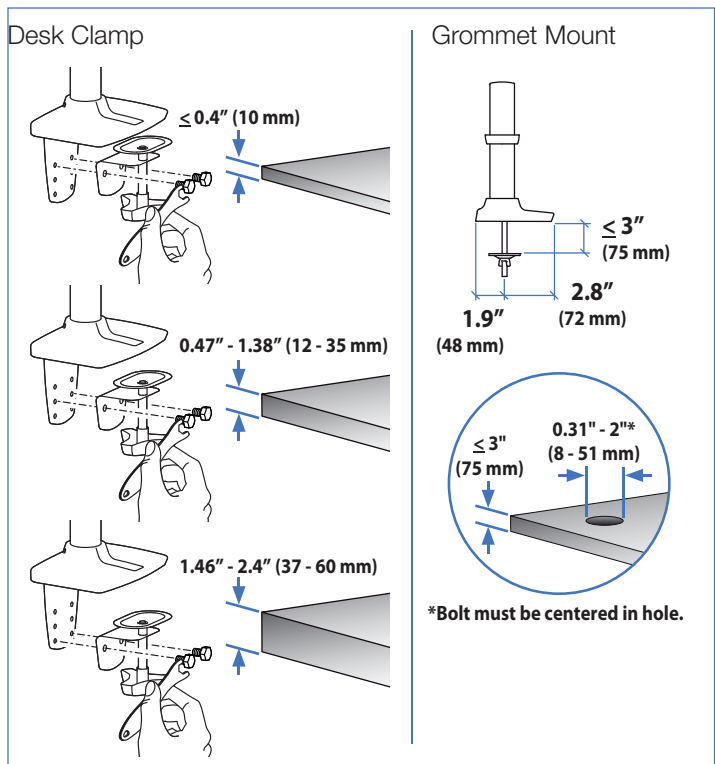

Ergotron® LX

Desk Mount LCD Arm

Dimensional & Range of Motion Illustrations

Dimensions

© 2011 Ergotron, Inc. rev. 10/31/2011 DIM2-056 Content is subject to change without notification

Americas Sales and Corporate Headquarters	EMEA Sales	APAC Sale	Worldwide OEM Sales
St. Paul, MN USA (800) 888-8458 +1-651-681-7600 www.ergotron.com sales@ergotron.com	Amersfoort, The Netherlands +31 33 45 45 600 www.ergotron.com info.eu@ergotron.com	Tokyo, Japan www.ergotron.com apaccustomerservice@ergotron.com	www.ergotron.com info.oem@ergotron.com

Ergotron® LX

Desk Mount LCD Arm

Dimensional & Range of Motion Illustrations

Range of Motion

Weight Capacity

Monitor depth greater than 2.5" (64 mm) may diminish capacity. Call Ergotron for more information.

Ergotron® LX

Notebook Tray

Dimensional & Range of Motion Illustrations

Dimensions

Weight Capacity

Weight Capacity: When combined with the LX LCD Arm, the arm will hold notebooks weighing 2.5–12 lbs (1.1–5.4 kg); when combined with other arms or pivots, contact Ergotron regarding load limitations