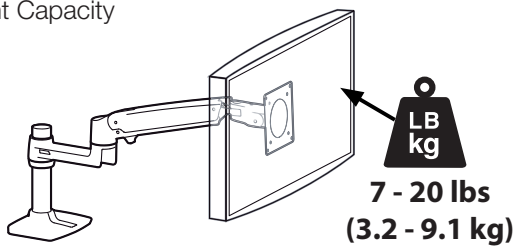

Ergotron® LX

Desk Mount LCD Arm

Dimensional & Range of Motion Illustrations

Dimensions

© 2011 Ergotron, Inc. rev. 10/31/2011 DIM2-056 Content is subject to change without notification

Americas Sales and Corporate Headquarters	EMEA Sales	APAC Sale	Worldwide OEM Sales
St. Paul, MN USA (800) 888-8458 +1-651-681-7600 www.ergotron.com sales@ergotron.com	Amersfoort, The Netherlands +31 33 45 45 600 www.ergotron.com info.eu@ergotron.com	Tokyo, Japan www.ergotron.com apaccustomerservice@ergotron.com	www.ergotron.com info.oem@ergotron.com

Ergotron® LX

Desk Mount LCD Arm

Dimensional & Range of Motion Illustrations

Range of Motion

Weight Capacity

Monitor depth greater than 2.5" (64 mm) may diminish capacity. Call Ergotron for more information.

Ergotron® LX

Notebook Tray

Dimensional & Range of Motion Illustrations

Dimensions

Weight Capacity

Weight Capacity: When combined with the LX LCD Arm, the arm will hold notebooks weighing 2.5–12 lbs (1.1–5.4 kg); when combined with other arms or pivots, contact Ergotron regarding load limitations