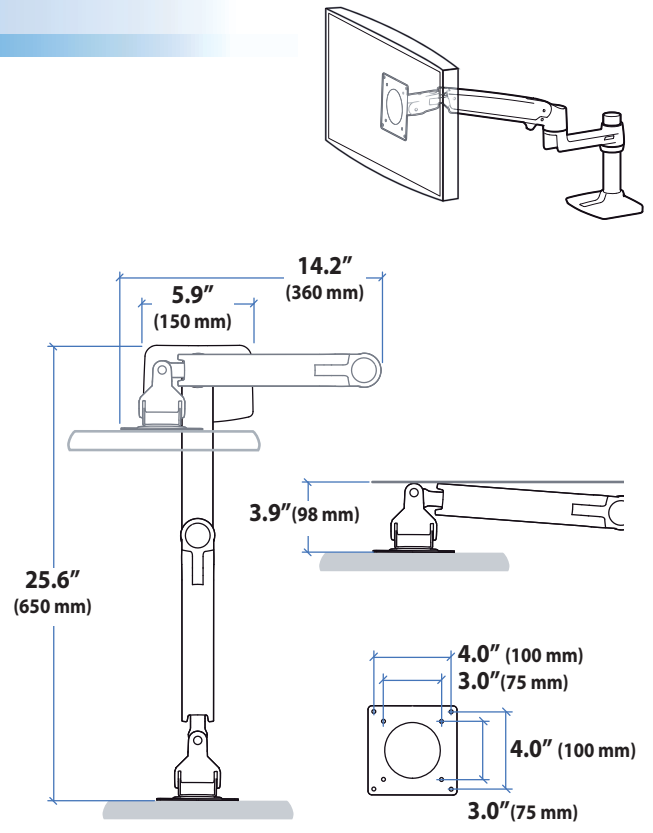

Ergotron® LX

Desk Mount LCD Arm

Dimensional & Range of Motion Illustrations

Dimensions

© 2011 Ergotron, Inc. rev. 10/31/2011 DIM2-056 Content is subject to change without notification

Americas Sales and Corporate Headquarters	EMEA Sales	APAC Sale	Worldwide OEM Sales
St. Paul, MN USA (800) 888-8458 +1-651-681-7600 www.ergotron.com sales@ergotron.com	Amersfoort, The Netherlands +31 33 45 45 600 www.ergotron.com info.eu@ergotron.com	Tokyo, Japan www.ergotron.com apaccustomerservice@ergotron.com	www.ergotron.com info.oem@ergotron.com

Ergotron® LX

Desk Mount LCD Arm

Dimensional & Range of Motion Illustrations

Range of Motion

Weight Capacity

Monitor depth greater than 2.5" (64 mm) may diminish capacity. Call Ergotron for more information.

Ergotron® LX

Notebook Tray

Dimensional & Range of Motion Illustrations

Dimensions

Weight Capacity

Weight Capacity: When combined with the LX LCD Arm, the arm will hold notebooks weighing 2.5–12 lbs (1.1–5.4 kg); when combined with other arms or pivots, contact Ergotron regarding load limitations