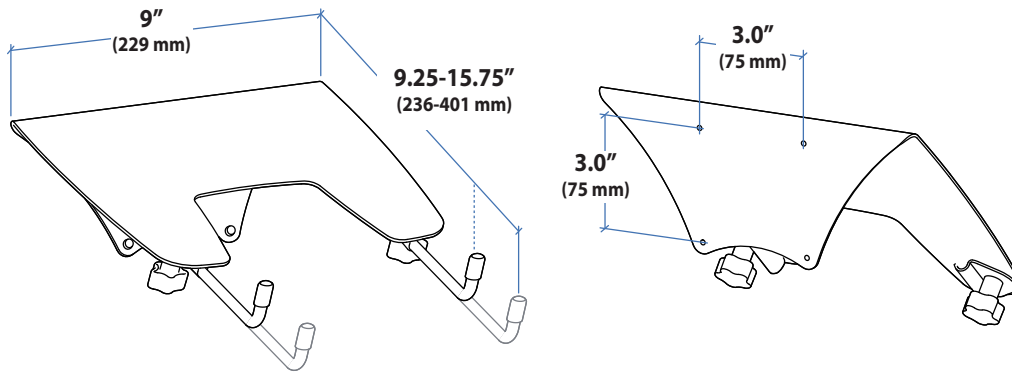

Ergotron® LX

Desk Mount LCD Arm

Dimensional & Range of Motion Illustrations

Range of Motion

Weight Capacity

Monitor depth greater than 2.5" (64 mm) may diminish capacity. Call Ergotron for more information.

Ergotron® LX

Notebook Tray

Dimensional & Range of Motion Illustrations

Dimensions

Weight Capacity

Weight Capacity: When combined with the LX LCD Arm, the arm will hold notebooks weighing 2.5–12 lbs (1.1–5.4 kg); when combined with other arms or pivots, contact Ergotron regarding load limitations