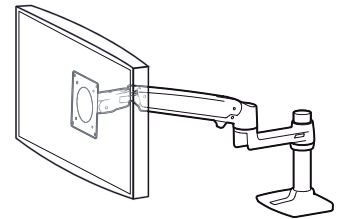

Ergotron® LX

Desk Mount LCD Arm

Dimensional & Range of Motion Illustrations

Dimensions

© 2011 Ergotron, Inc. rev. 10/31/2011 DIM2-056 Content is subject to change without notification

Americas Sales and Corporate Headquarters	EMEA Sales	APAC Sale	Worldwide OEM Sales
St. Paul, MN USA (800) 888-8458 +1-651-681-7600 www.ergotron.com sales@ergotron.com	Amersfoort, The Netherlands +31 33 45 45 600 www.ergotron.com info.eu@ergotron.com	Tokyo, Japan www.ergotron.com apaccustomerservice@ergotron.com	www.ergotron.com info.oem@ergotron.com

Ergotron® LX

Desk Mount LCD Arm

Dimensional & Range of Motion Illustrations

Range of Motion

Weight Capacity

Monitor depth greater than 2.5" (64 mm) may diminish capacity. Call Ergotron for more information.