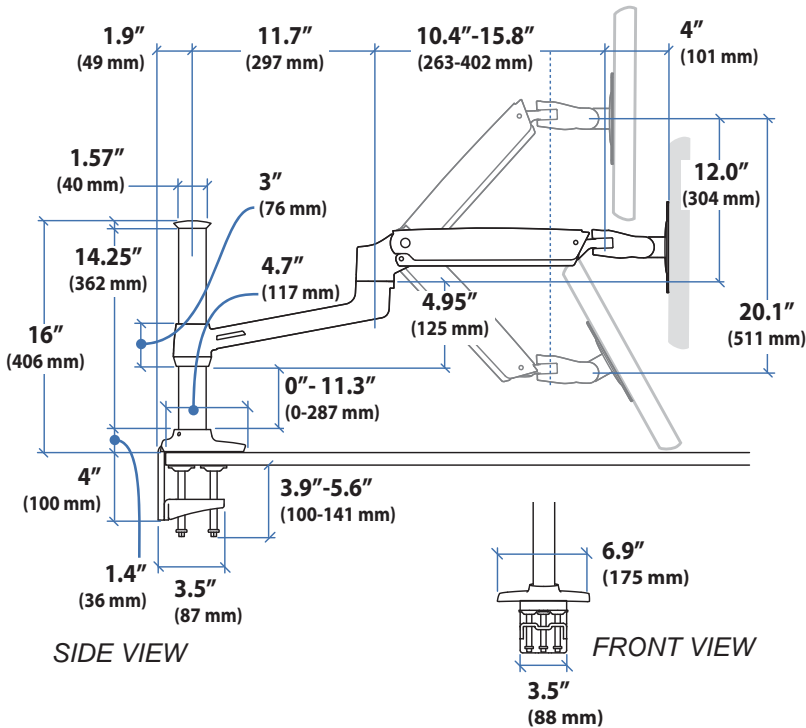

#### Dimensions

#### Desk Thickness 0.78"-2.56" (20-65mm)

© 2014 Ergotron, Inc. rev. 01/14/2014 DIM-LXHDStSDesk Content is subject to change without notification

#### Weight Capacity

Monitor depth greater than 2.5" (64 mm) may diminish capacity.  
Call Ergotron for more information.