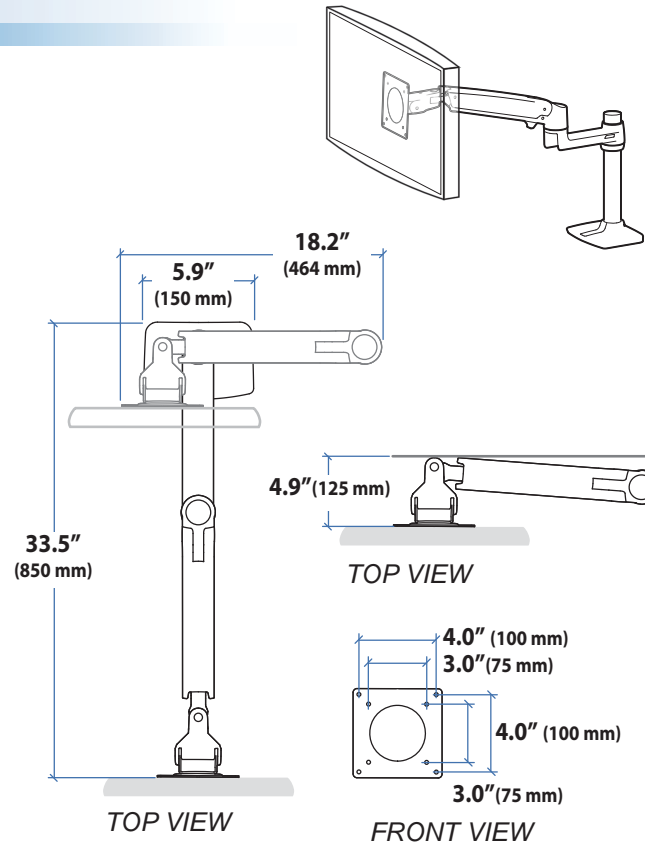

## HD Sit-Stand Desk Mount LCD Arm

#### Dimensions

#### Desk Thickness 0.78"-2.56" (20-65mm)

© 2014 Ergotron, Inc. rev. 01/14/2014 DIM-LXHDStSDesk Content is subject to change without notification

#### Weight Capacity

Monitor depth greater than 2.5" (64 mm) may diminish capacity.  
Call Ergotron for more information.