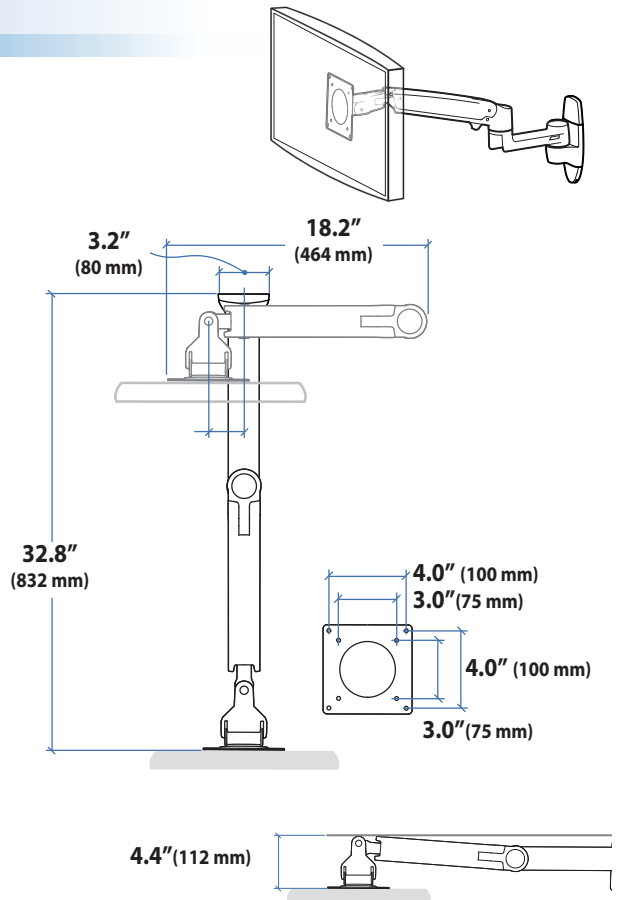

## Sit-Stand Wall Mount LCD Arm

Dimensional &  
Range of Motion  
Illustrations

### Dimensions

#### Weight Capacity

Monitor depth greater than 2.5" (64 mm) may diminish capacity.  
Call Ergotron for more information.