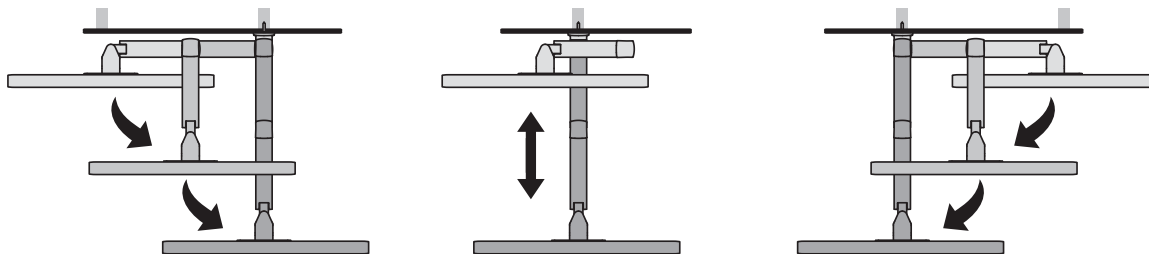

Range of Motion