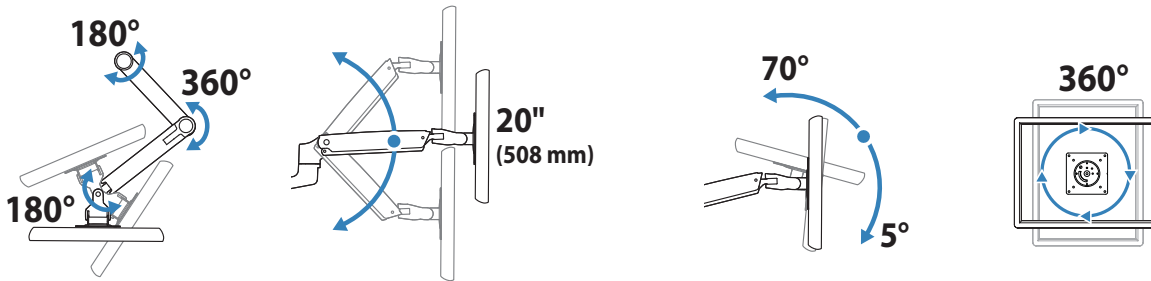

Range of Motion