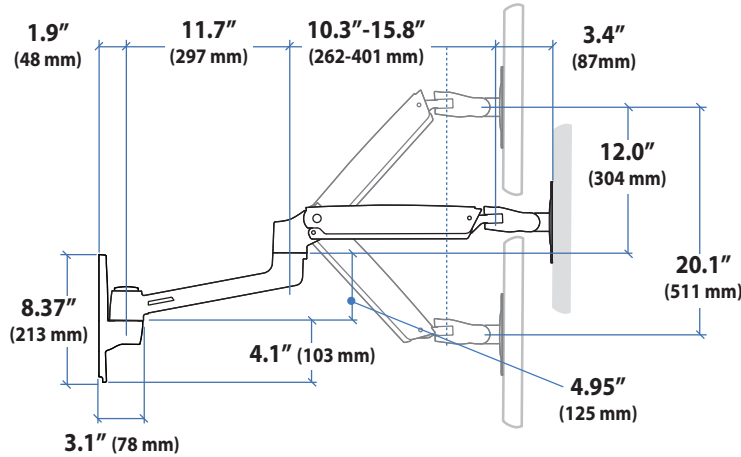

## Sit-Stand Wall Mount LCD Arm

Dimensional &  
Range of Motion  
Illustrations

### Dimensions

#### Weight Capacity

Monitor depth greater than 2.5" (64 mm) may diminish capacity.  
Call Ergotron for more information.