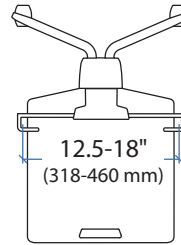

Worldwide OEM Sales

www.ergotron.com
 info.oem@ergotron.com

Ergotron®

Neo-Flex Cart, Laptop

Dimensional & Range of Motion Illustrations

© 2011 Ergotron, Inc. rev. 06/28/2011 DIM-NFcart Content is subject to change without notification