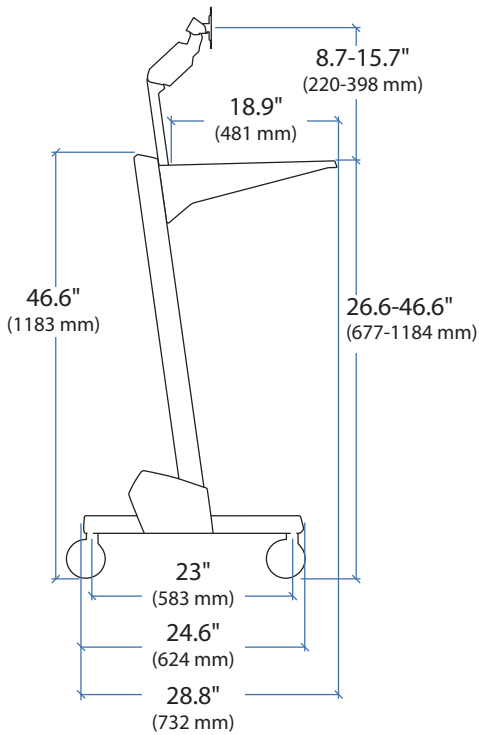

Ergotron®

Neo-Flex Cart, LCD

Dimensional & Range of Motion Illustrations

© 2011 Ergotron, Inc. rev. 06/28/2011 DIM-NFcart Content is subject to change without notification

Americas Sales and Corporate Headquarters