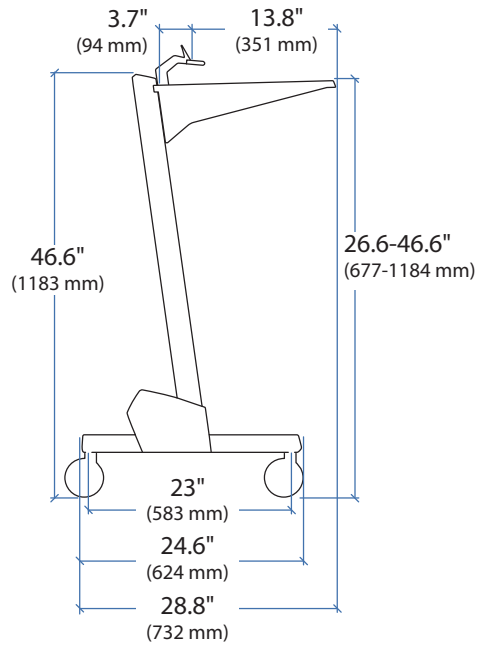

Worldwide OEM Sales

www.ergotron.com
 info.oem@ergotron.com

Ergotron®

Neo-Flex Cart, Laptop

Dimensional & Range of Motion Illustrations

© 2011 Ergotron, Inc. rev. 06/28/2011 DIM-NFcart Content is subject to change without notification