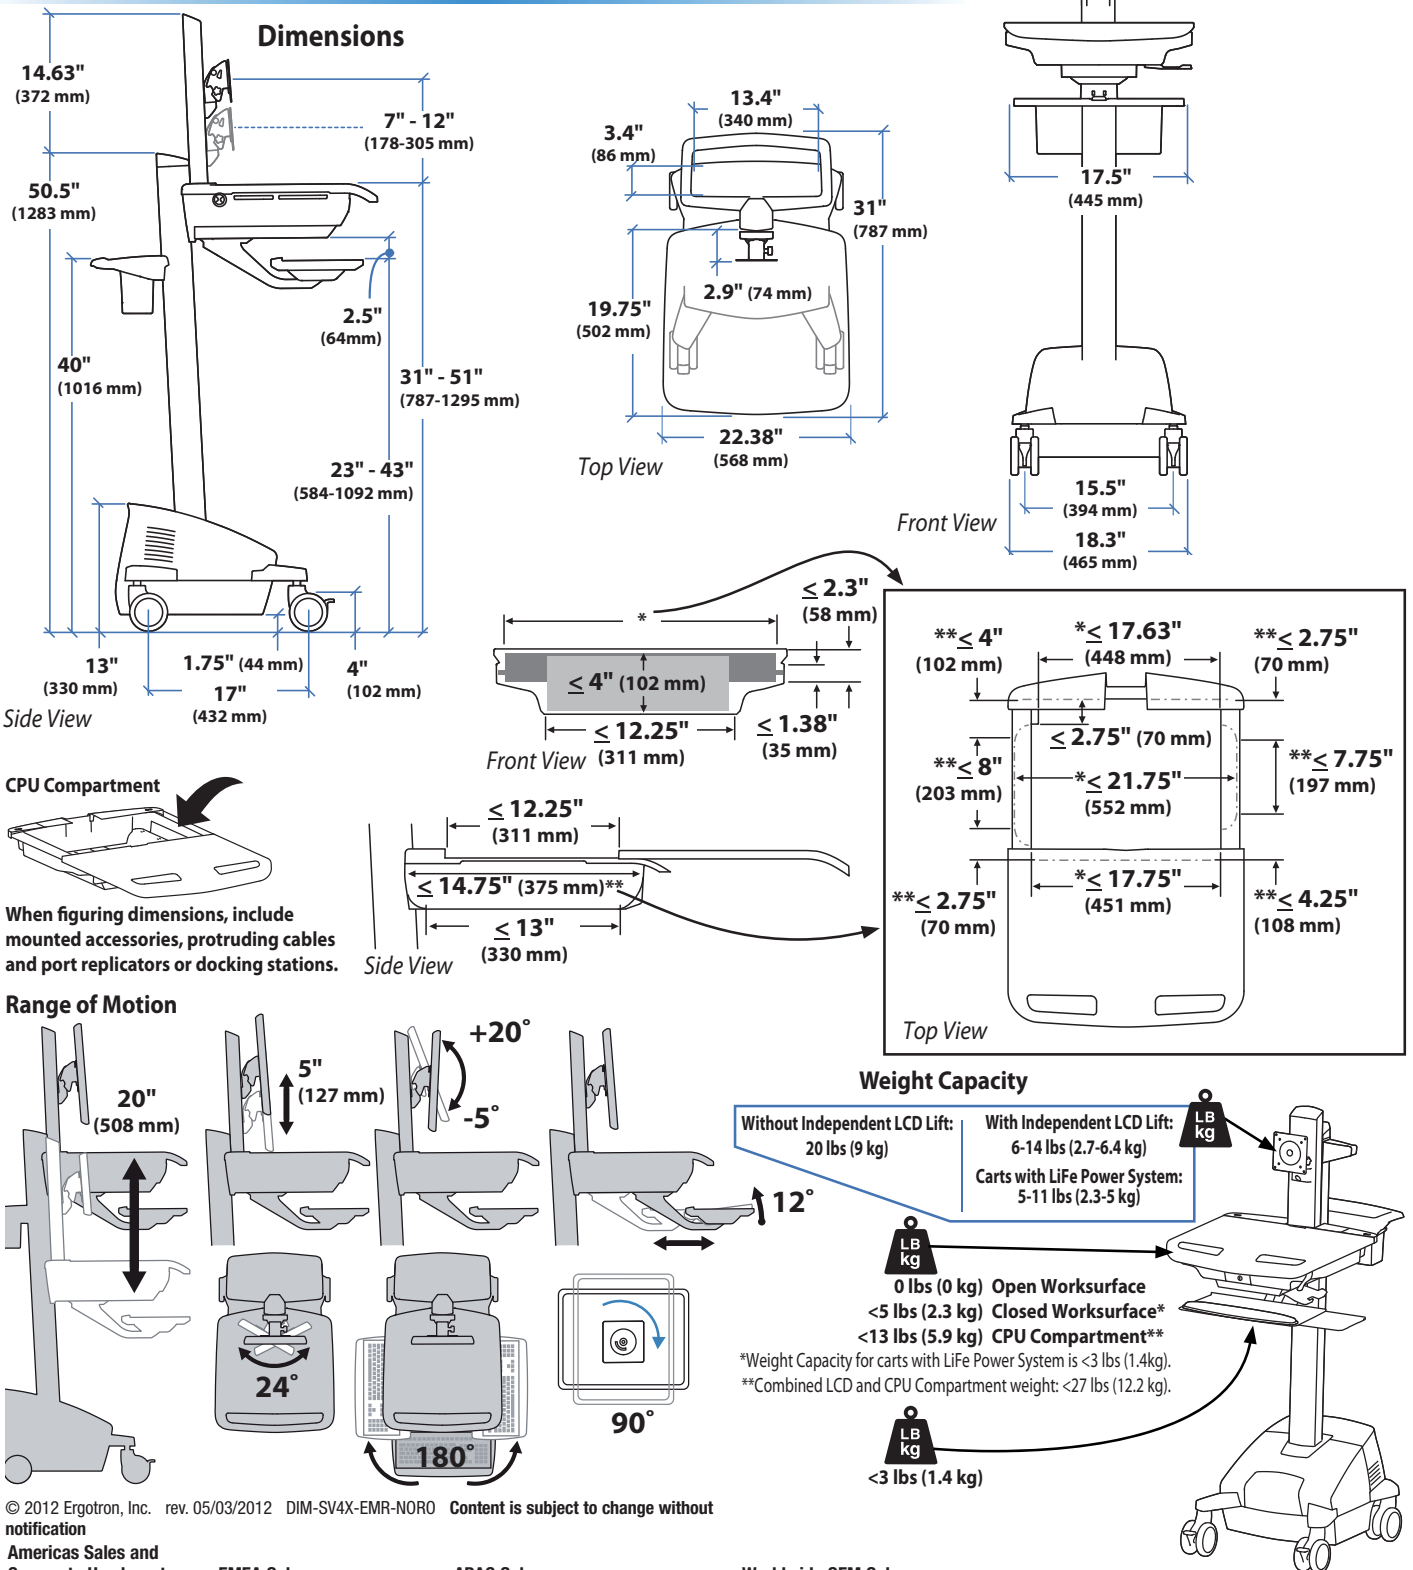

Ergotron® StyleView Cart

StyleView® EMR Cart with LCD Pivot, Powered

Dimensional Illustrations

© 2012 Ergotron, Inc. rev. 05/03/2012 DIM-SV4X-EMR-NORO Content is subject to change without notification

Americas Sales and Corporate Headquarters

EMEA Sales

APAC Sales

Worldwide OEM Sales

St. Paul, MN USA
(800) 888-8458
+1-651-681-7600
www.ergotron.com
sales@ergotron.com

Amersfoort, The Netherlands
+31 33 45 45 600
www.ergotron.com
info.eu@ergotron.com

Tokyo, Japan
www.ergotron.com
apaccustomerservice@ergotron.com

www.ergotron.com
info.oem@ergotron.com