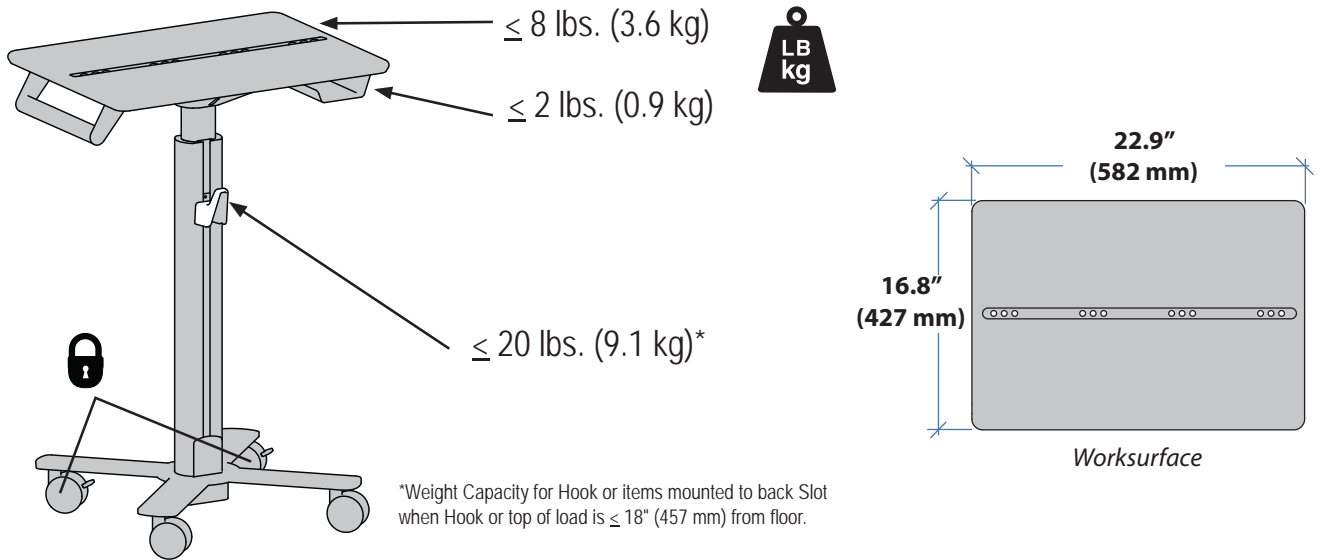

SV10 Cart for Microsoft Surface

CAUTION: DO NOT EXCEED MAXIMUM LISTED WEIGHT CAPACITY. SERIOUS INJURY OR PROPERTY DAMAGE MAY OCCUR!

Front View

Side View

© 2015 Ergotron, Inc. rev. 09/18/15 DIM-SV10 Cart for Microsoft Surface Content is subject to change without notification