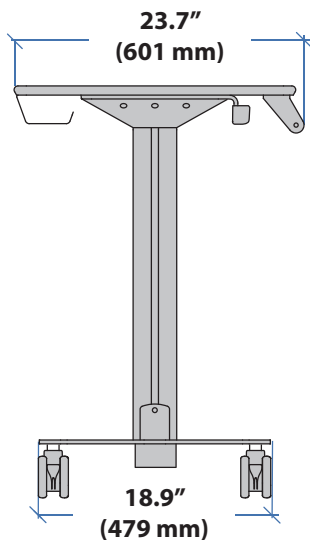

SV10 Cart for Microsoft Surface

CAUTION: DO NOT EXCEED MAXIMUM LISTED WEIGHT CAPACITY. SERIOUS INJURY OR PROPERTY DAMAGE MAY OCCUR!

Front View

Side View

© 2015 Ergotron, Inc. rev. 09/18/15 DIM-SV10 Cart for Microsoft Surface Content is subject to change without notification