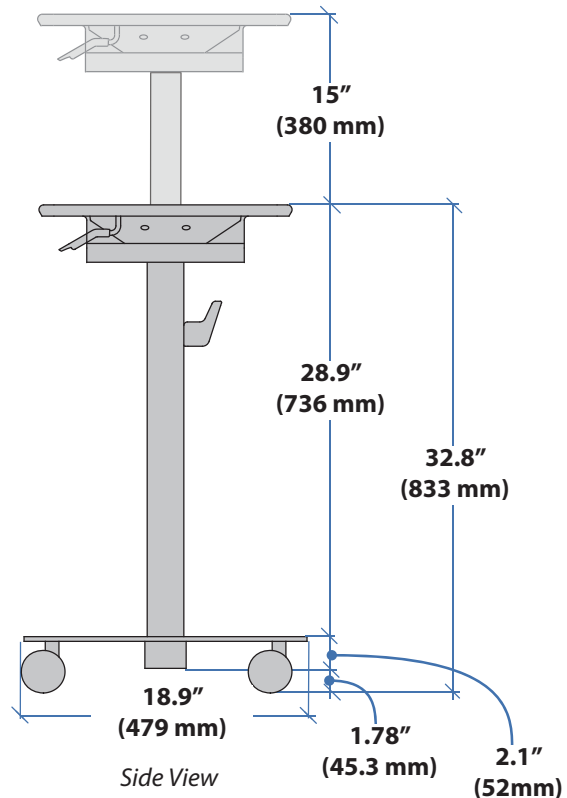

SV10 Cart for Microsoft Surface

CAUTION: DO NOT EXCEED MAXIMUM LISTED WEIGHT CAPACITY. SERIOUS INJURY OR PROPERTY DAMAGE MAY OCCUR!

Front View

Side View

© 2015 Ergotron, Inc. rev. 09/18/15 DIM-SV10 Cart for Microsoft Surface Content is subject to change without notification