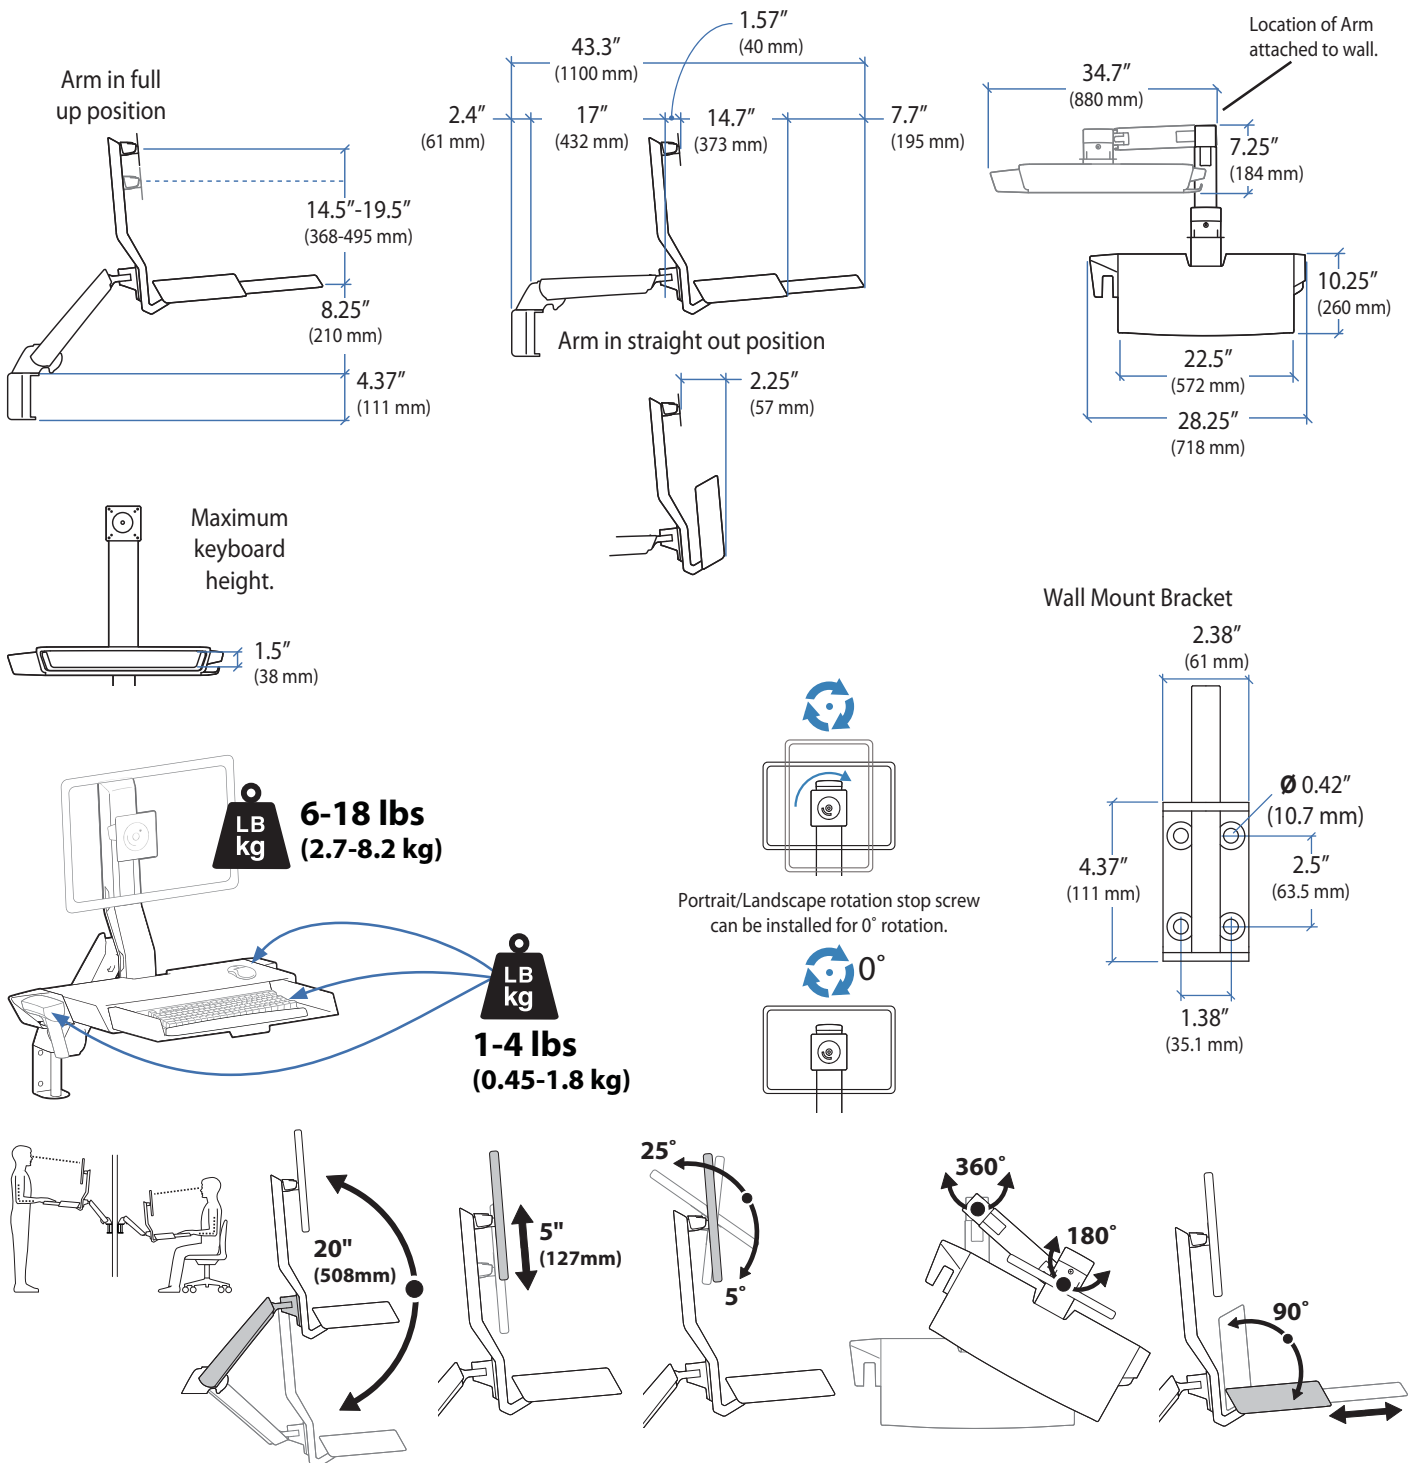

Ergotron® StyleView

StyleView® Sit Stand Combo System with Worksurface

Dimensional & Range of Motion Illustrations

© 2011 Ergotron, Inc. rev. 11/16/2011 DIM-ComboWorksurfaceSystem Content is subject to change without notification