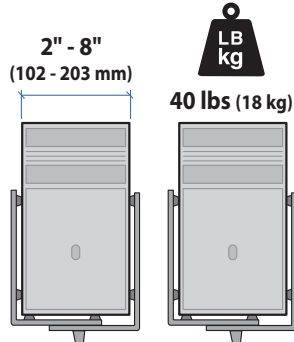

Medium CPU Holder