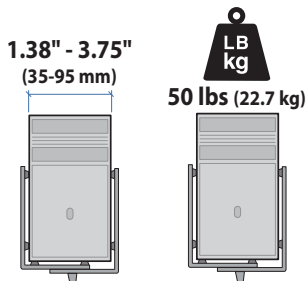

Ergotron® StyleView

Dimensional & Range
of Motion Illustrations

StyleView® Sit Stand Combo System with Worksurface

Small CPU Holder