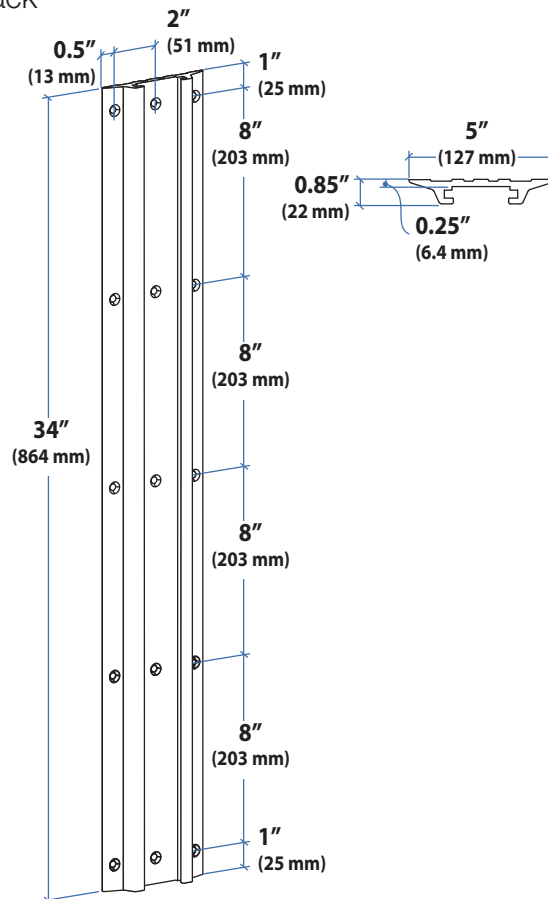

Ergotron® StyleView

Dimensional & Range
of Motion Illustrations

StyleView® Sit Stand Combo System with Worksurface

Wall Track

© 2011 Ergotron, Inc. rev. 11/16/2011 DIM-ComboWorksurfaceSystem Content is subject to change without notification

**Americas Sales and
Corporate Headquarters**

St. Paul, MN USA
(800) 888-8458
+1-651-681-7600
www.ergotron.com
sales@ergotron.com

EMEA Sales

Amersfoort, The Netherlands
+31 33 45 45 600
www.ergotron.com
info.eu@ergotron.com

APAC Sale

Tokyo, Japan
www.ergotron.com
apaccustomerservice@ergotron.com

Worldwide OEM Sales

www.ergotron.com
info.oem@ergotron.com