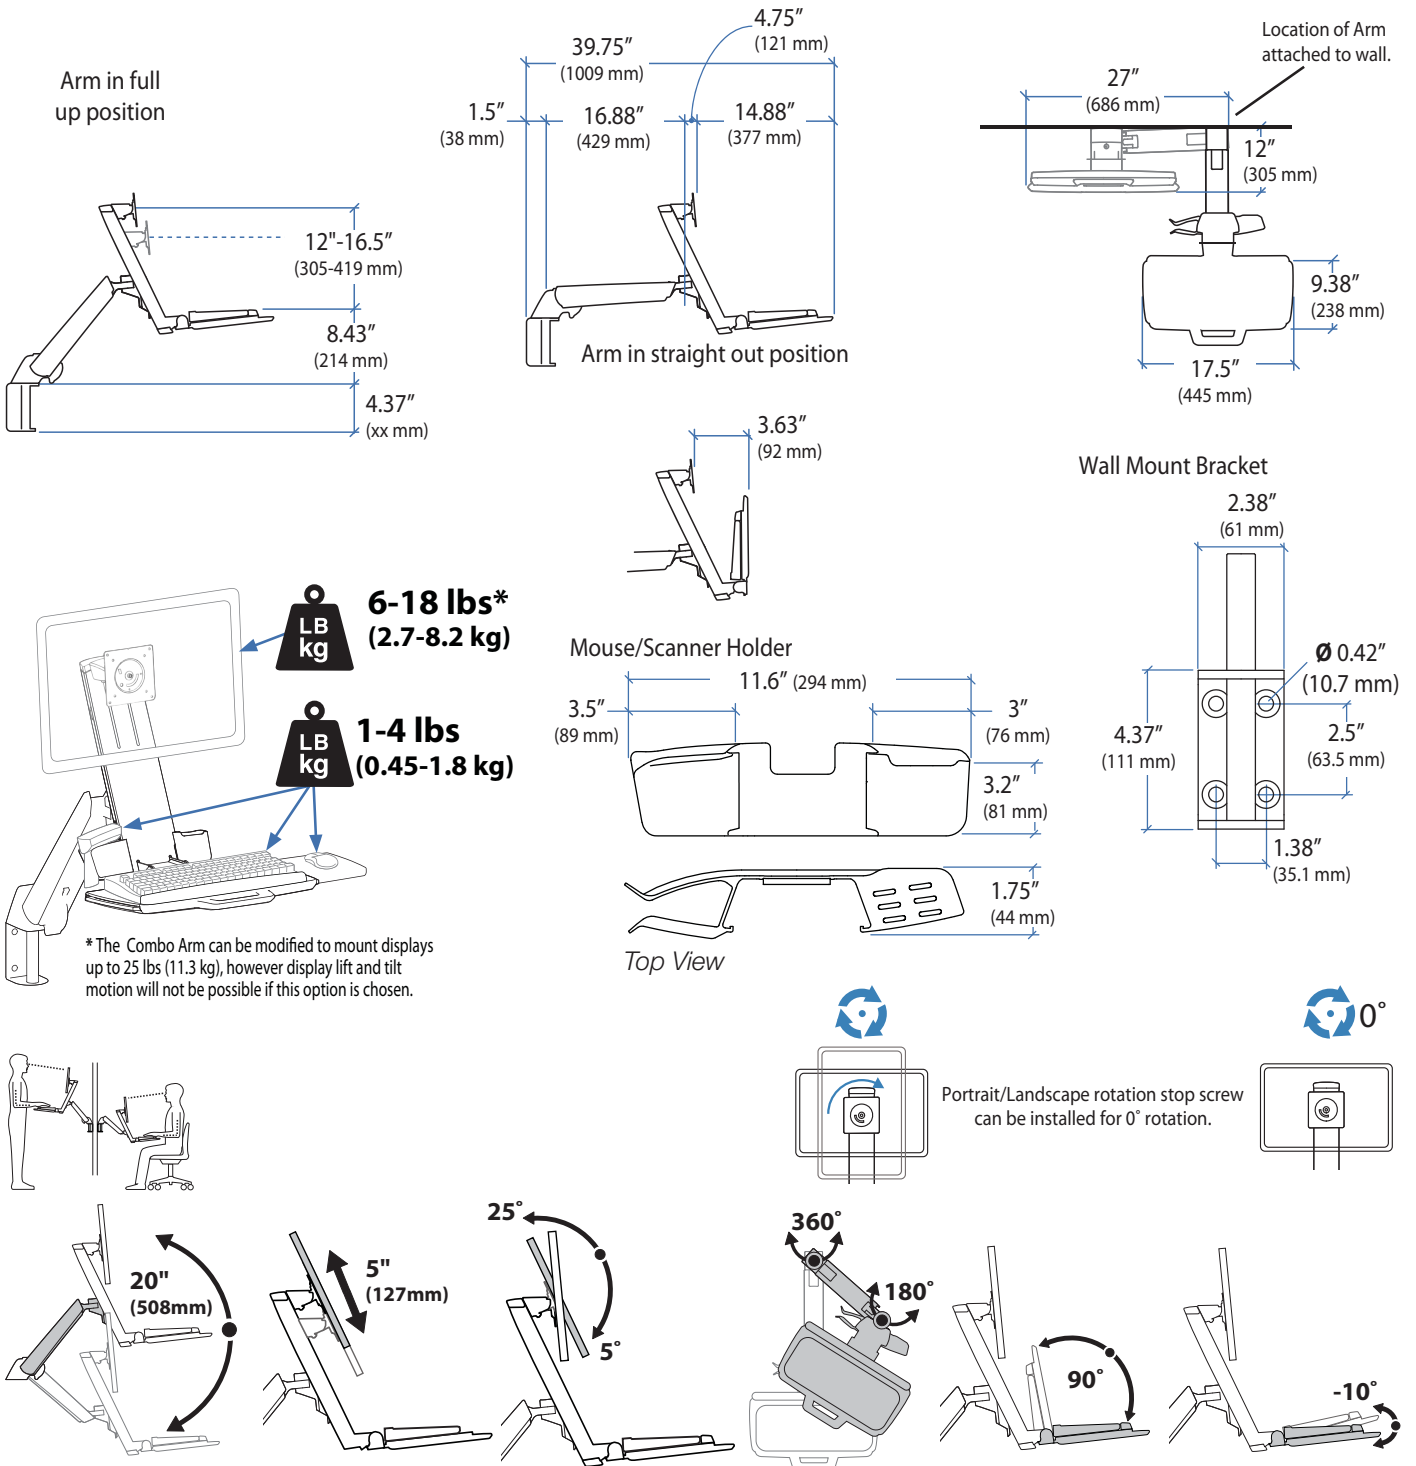

Ergotron® StyleView

StyleView® Sit Stand Combo Arm

Dimensional & Range of Motion Illustrations

© 2011 Ergotron, Inc. rev. 11/16/2011 DIM-Combo Content is subject to change without notification

Americas Sales and Corporate Headquarters