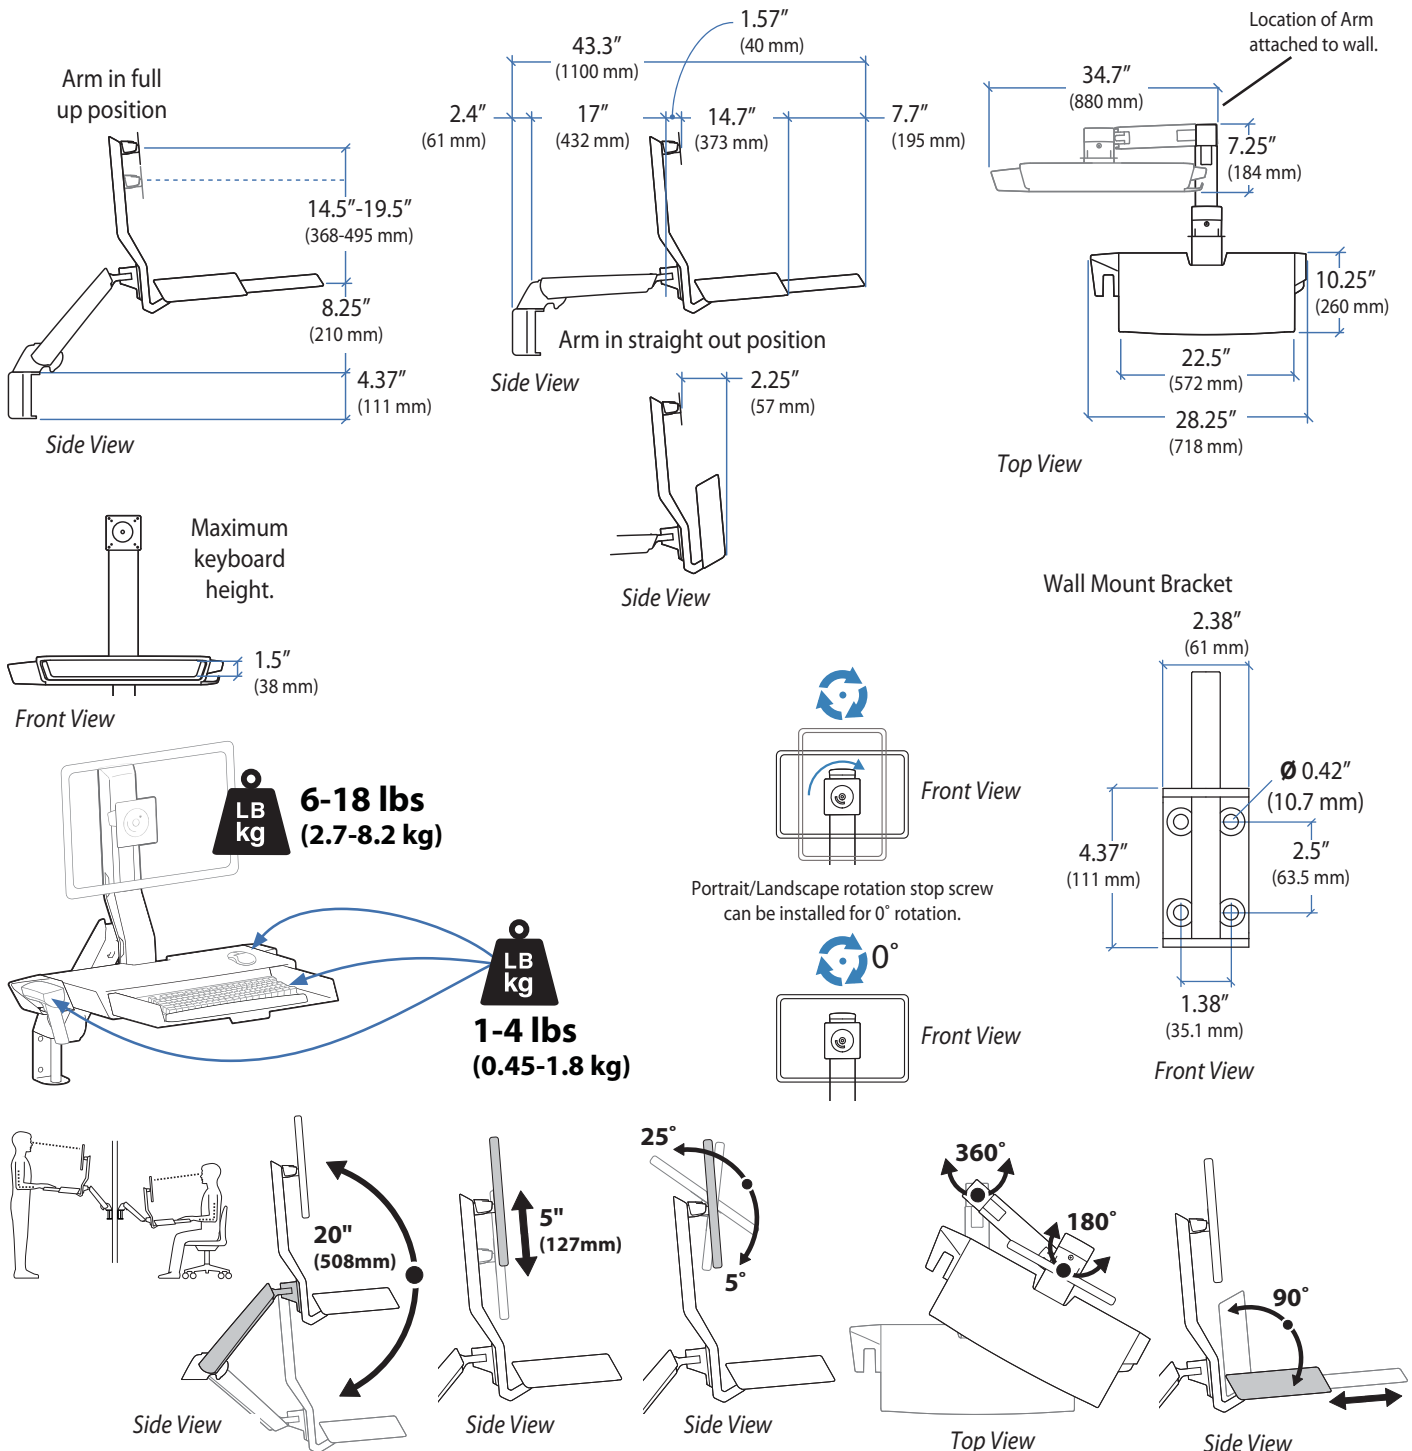

# Ergotron® StyleView

## StyleView® Sit Stand Combo Arm with Worksurface

Dimensional & Range of Motion Illustrations

© 2011 Ergotron, Inc. rev. 11/16/2011 DIM-ComboWorksurface Content is subject to change without notification