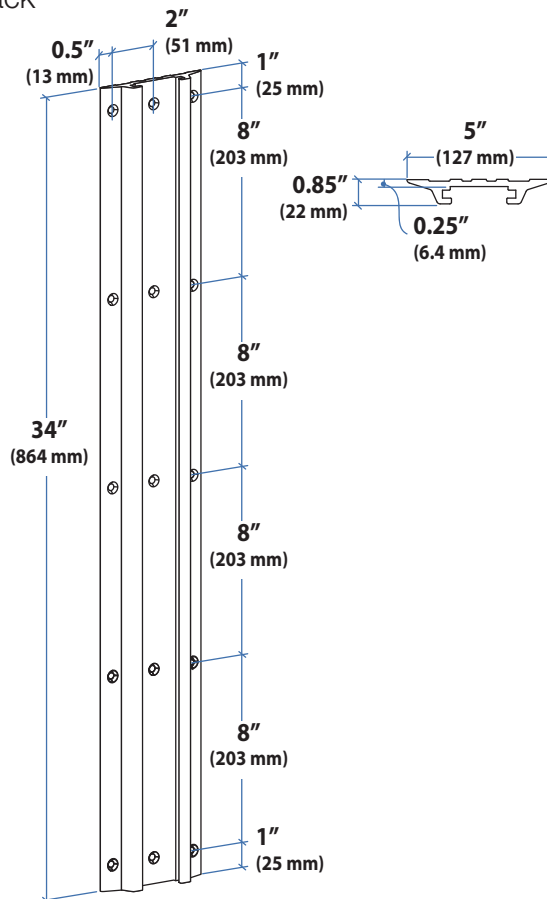

# Ergotron® StyleView

Dimensional & Range of Motion Illustrations

## StyleView® Sit Stand Combo System

Small CPU Holder

Medium CPU Holder

Wall Track

© 2012 Ergotron, Inc. rev. 05/15/2012 DIM-ComboSystem Content is subject to change without notification

**Americas Sales and Corporate Headquarters**