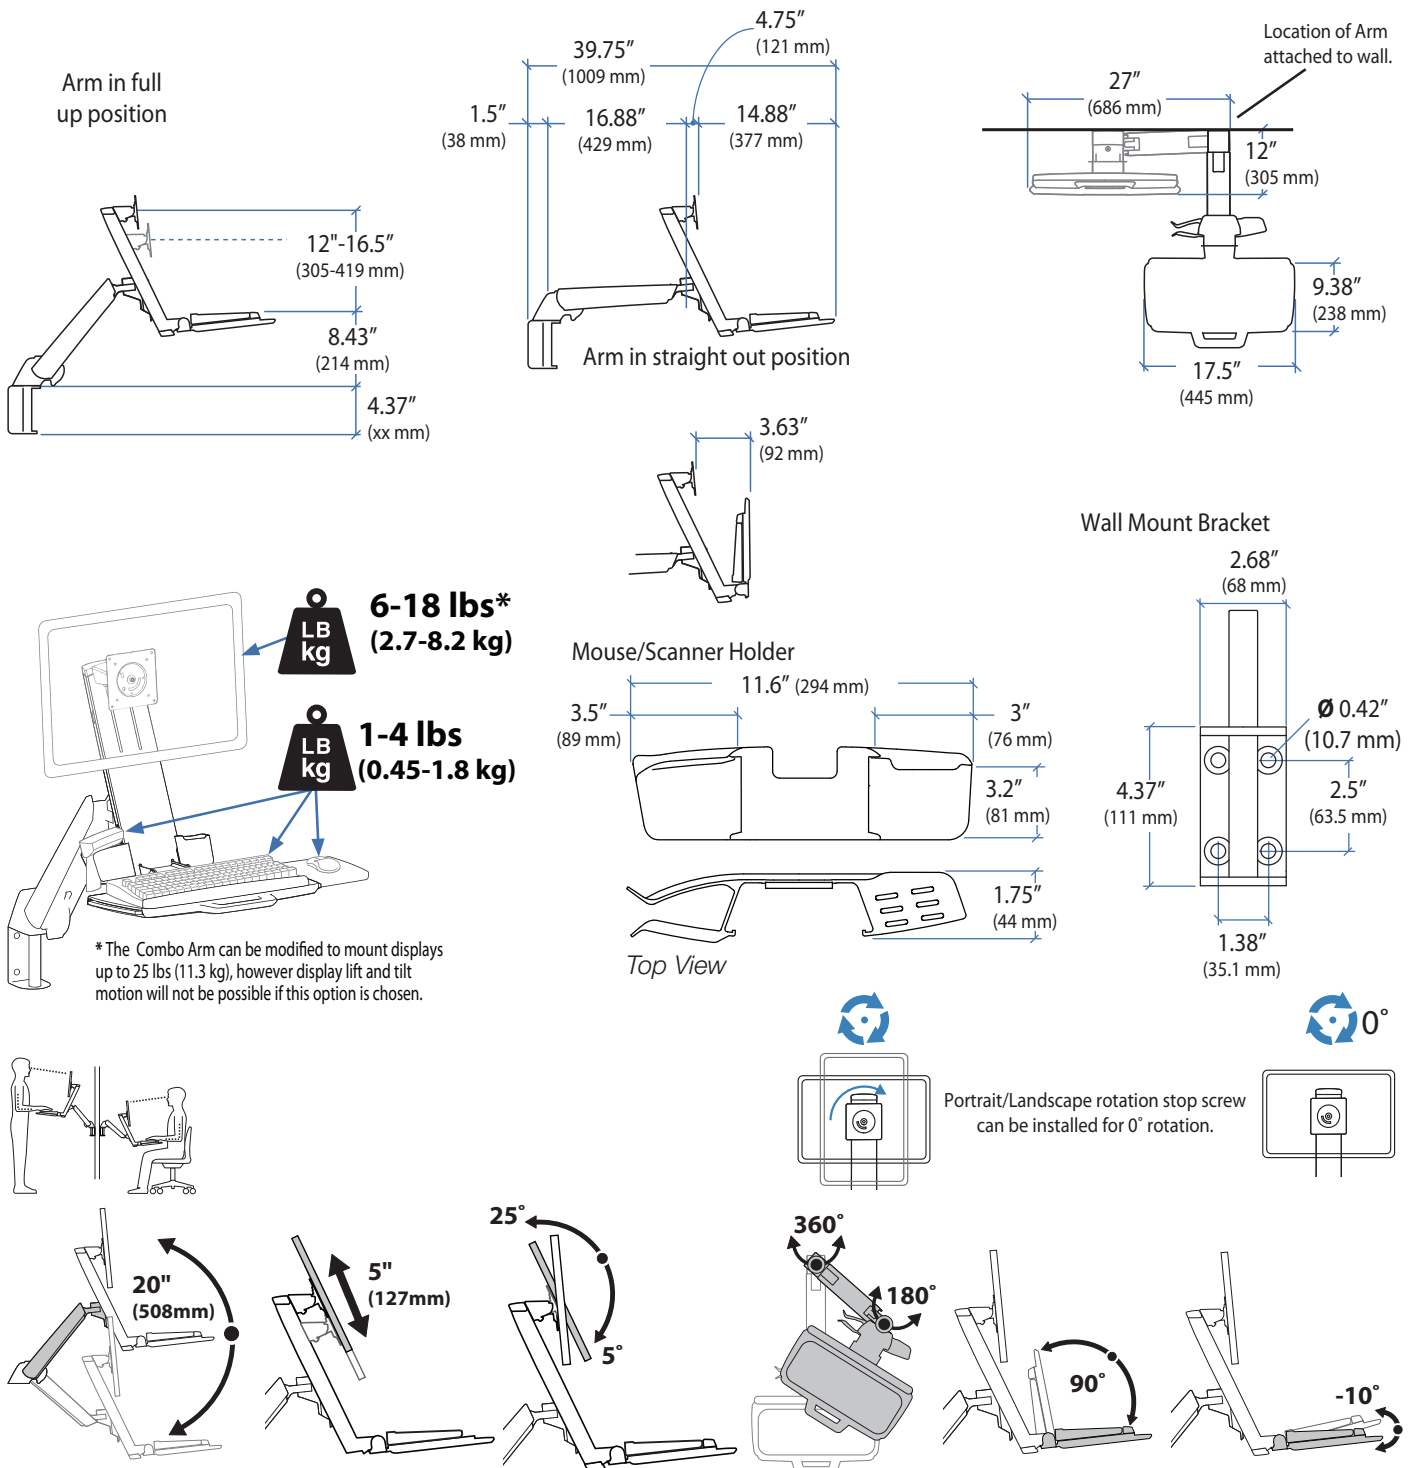

Ergotron® StyleView

StyleView® Sit Stand Combo System

Dimensional & Range of Motion Illustrations