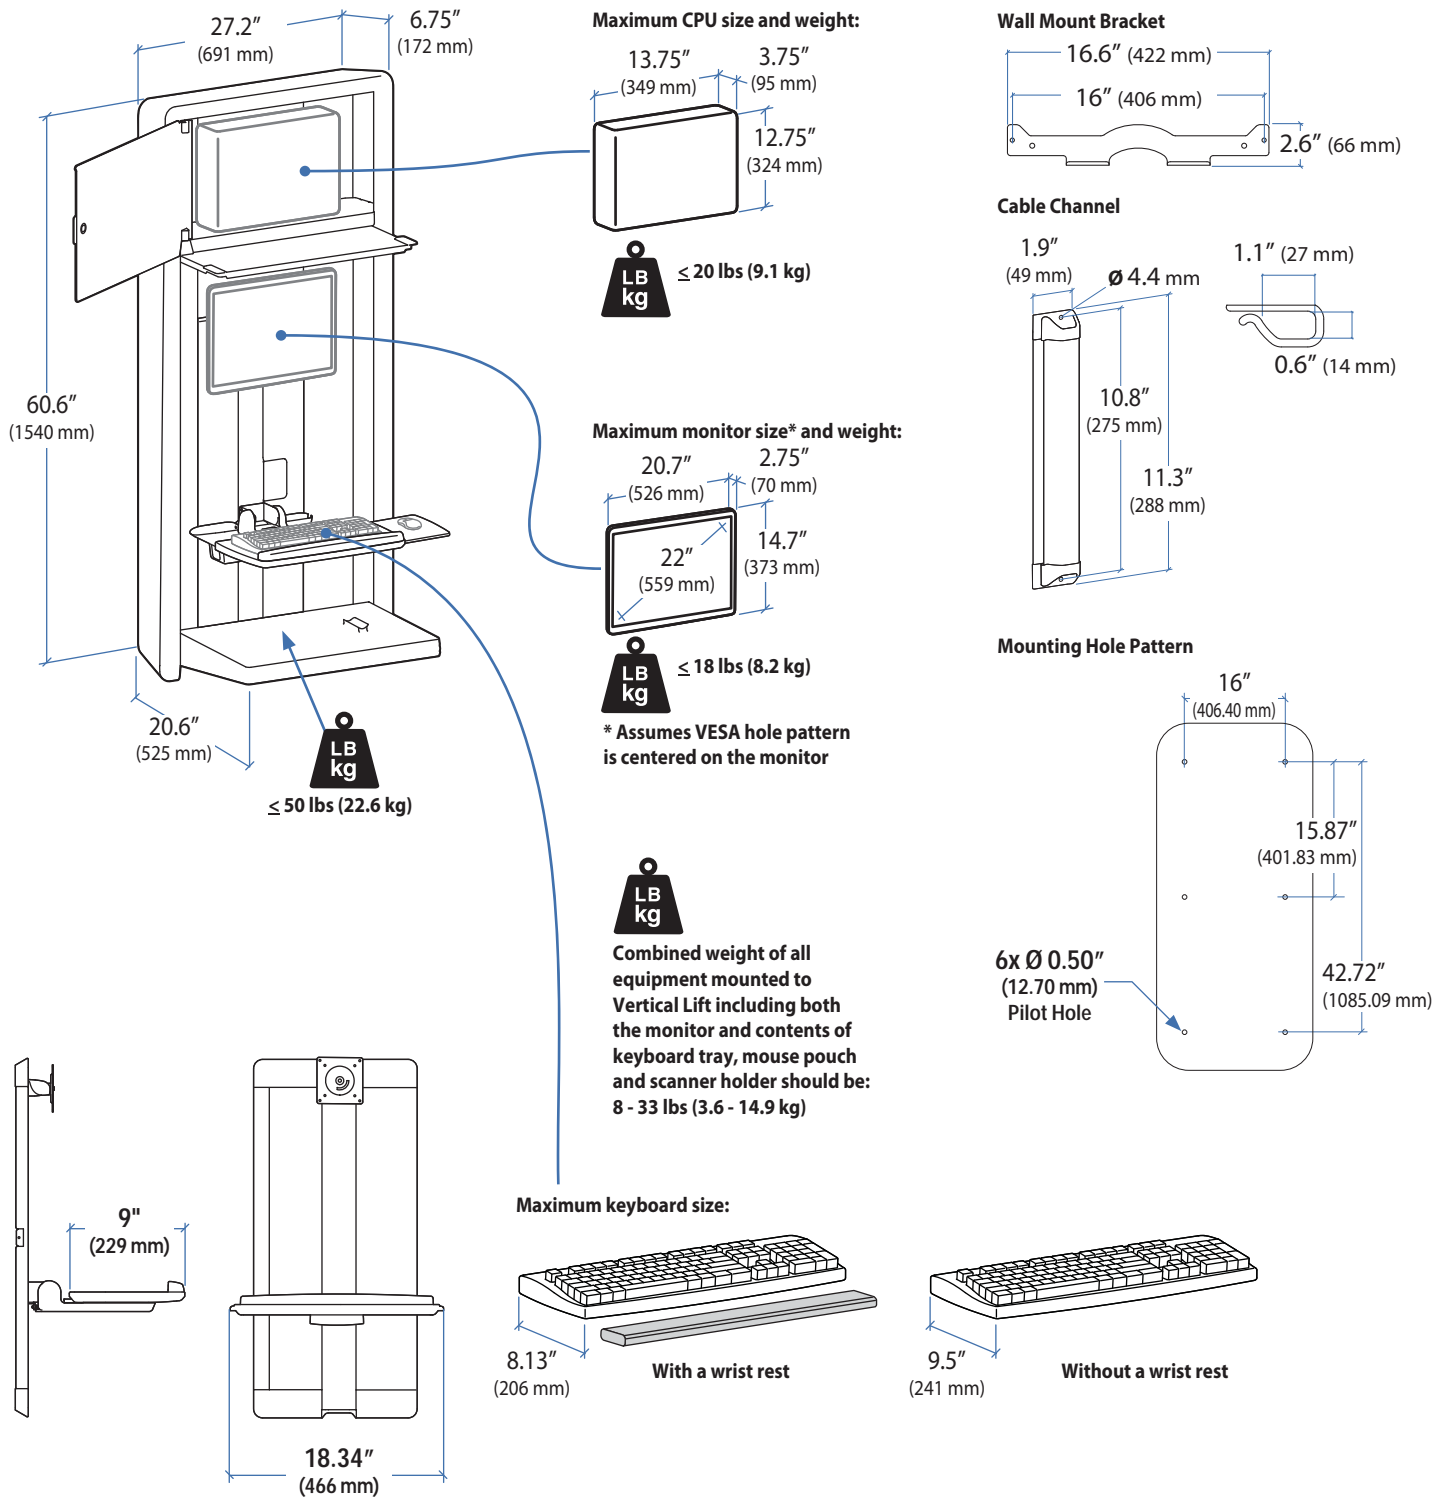

VL Enclosure

© 2009 Ergotron, Inc. rev. 04/28/2009 DIM-Enclosure Content is subject to change without notification

Americas Sales and Corporate Headquarters

St. Paul, MN USA
(800) 888-8458
+1-651-681-7600
www.ergotron.com
sales@ergotron.com

EMEA Sales

Amersfoort, The Netherlands
+31 33 45 45 600
www.ergotron.com
info.eu@ergotron.com

APAC Sales

Tokyo, Japan
www.ergotron.com
info.apac@ergotron.com

Worldwide OEM Sales

www.ergotron.com
info.oem@ergotron.com