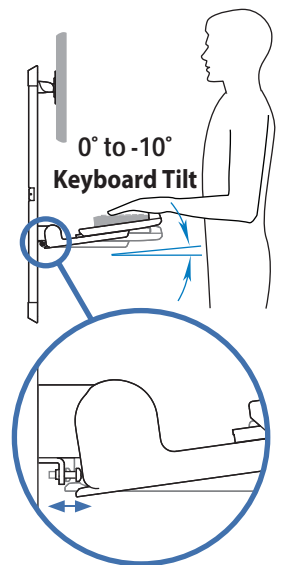

VL Enclosure

Range of Motion

$\leq \pm 10^\circ$
(varies by display width)

Top View

360°

120°
Top View

Americas Sales and Corporate Headquarters

St. Paul, MN USA
(800) 888-8458
+1-651-681-7600
www.ergotron.com
sales@ergotron.com