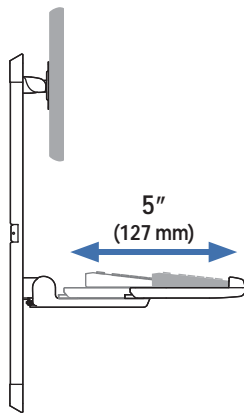

VL Enclosure

Range of Motion

$\leq \pm 10^\circ$
(varies by display width)

Top View

360°

120°
Top View

Americas Sales and Corporate Headquarters

St. Paul, MN USA
(800) 888-8458
+1-651-681-7600
www.ergotron.com
sales@ergotron.com