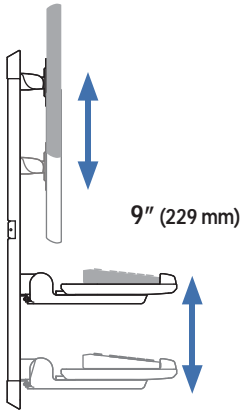

VL Enclosure

Range of Motion

$\leq \pm 10^\circ$
(varies by display width)

Top View

360°

120°
Top View

Americas Sales and Corporate Headquarters

St. Paul, MN USA
(800) 888-8458
+1-651-681-7600
www.ergotron.com
sales@ergotron.com