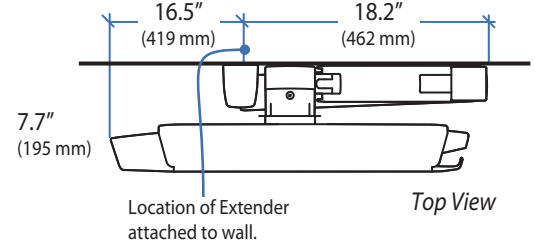

Ergotron® StyleView

StyleView® Sit Stand Combo Arm Extender

Dimensional & Range of Motion Illustrations

Extender and Combo Arm folder up to wall.

Location of Extender attached to wall.

Top View

Extender and Combo Arm with Worksurface folder up to wall.

Location of Extender attached to wall.

Top View

Top View

Wall Mount Bracket

Back View

180°* *Product shipped with rotation stop in place to prevent the Extender from hitting the wall.

© 2011 Ergotron, Inc. rev. 11/16/2011 DIM-ComboExtender Content is subject to change without notification