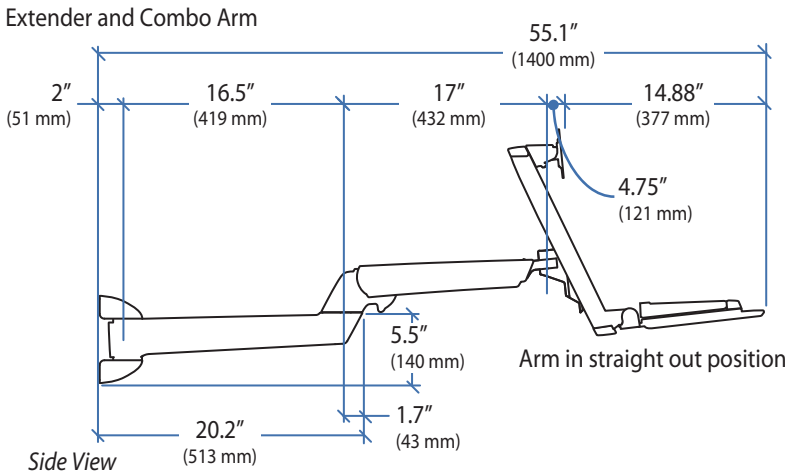

Ergotron® StyleView

StyleView® Sit Stand Combo Arm Extender

Dimensional & Range of Motion Illustrations

Extender and Combo Arm folder up to wall.

Location of Extender attached to wall.

Top View

Extender and Combo Arm with Worksurface folder up to wall.

Location of Extender attached to wall.

Top View

Top View

Wall Mount Bracket

Back View

180°* *Product shipped with rotation stop in place to prevent the Extender from hitting the wall.

© 2011 Ergotron, Inc. rev. 11/16/2011 DIM-ComboExtender Content is subject to change without notification