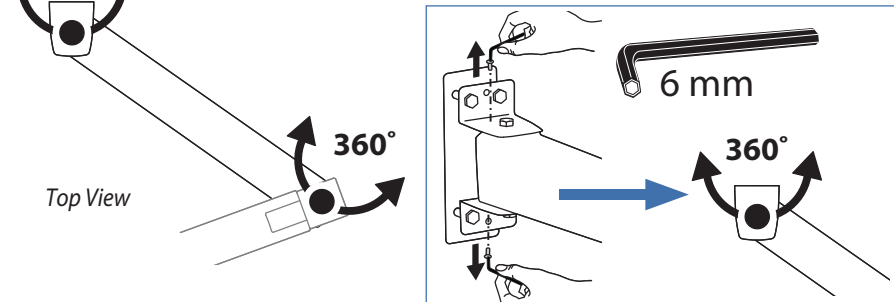

Ergotron® StyleView

StyleView® Sit Stand Combo Arm Extender

Dimensional & Range of Motion Illustrations

Extender and Combo Arm folder up to wall.

Location of Extender attached to wall.

Top View

Extender and Combo Arm with Worksurface folder up to wall.

Location of Extender attached to wall.

Top View

Top View

Wall Mount Bracket

Back View

180°* *Product shipped with rotation stop in place to prevent the Extender from hitting the wall.

© 2011 Ergotron, Inc. rev. 11/16/2011 DIM-ComboExtender Content is subject to change without notification