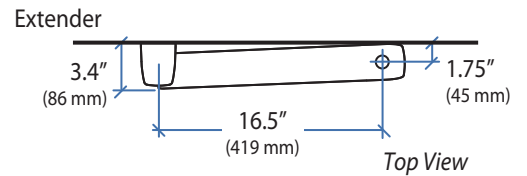

Ergotron® StyleView

StyleView® Sit Stand Combo Arm Extender

Dimensional & Range of Motion Illustrations

Extender and Combo Arm folder up to wall.

Location of Extender attached to wall.

Top View

Extender and Combo Arm with Worksurface folder up to wall.

Location of Extender attached to wall.

Top View

Top View

Wall Mount Bracket

Back View

180°* *Product shipped with rotation stop in place to prevent the Extender from hitting the wall.

© 2011 Ergotron, Inc. rev. 11/16/2011 DIM-ComboExtender Content is subject to change without notification