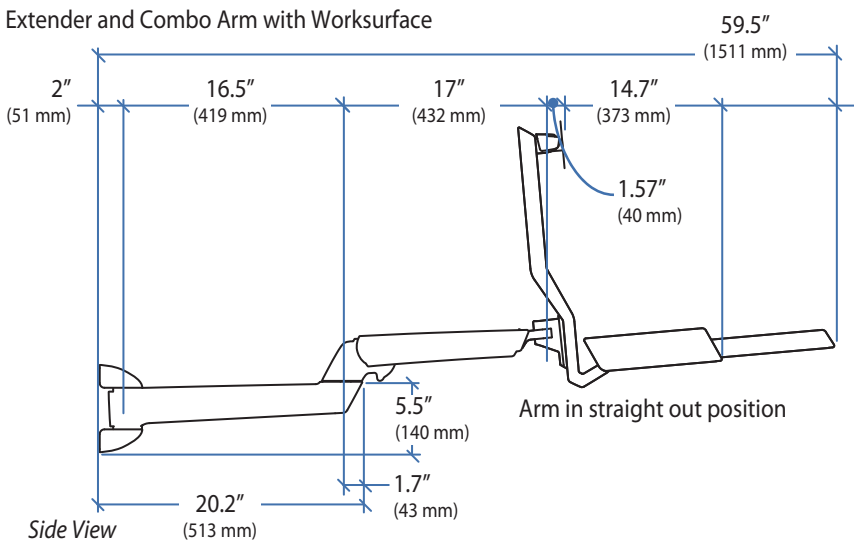

Ergotron® StyleView

StyleView® Sit Stand Combo Arm Extender

Dimensional & Range of Motion Illustrations

Extender and Combo Arm folder up to wall.

Location of Extender attached to wall.

Top View

Extender and Combo Arm with Worksurface folder up to wall.

Location of Extender attached to wall.

Top View

Top View

Wall Mount Bracket

Back View

180°* *Product shipped with rotation stop in place to prevent the Extender from hitting the wall.

© 2011 Ergotron, Inc. rev. 11/16/2011 DIM-ComboExtender Content is subject to change without notification