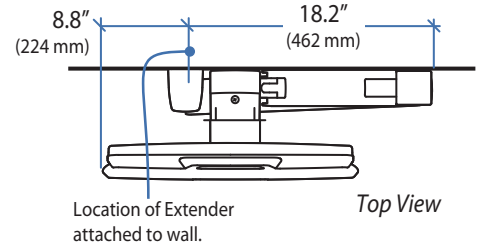

Ergotron® StyleView

StyleView® Sit Stand Combo Arm Extender

Dimensional & Range of Motion Illustrations

Extender and Combo Arm folder up to wall.

Location of Extender attached to wall.

Top View

Extender and Combo Arm with Worksurface folder up to wall.

Location of Extender attached to wall.

Top View

Top View

Wall Mount Bracket

Back View

180°* *Product shipped with rotation stop in place to prevent the Extender from hitting the wall.

© 2011 Ergotron, Inc. rev. 11/16/2011 DIM-ComboExtender Content is subject to change without notification