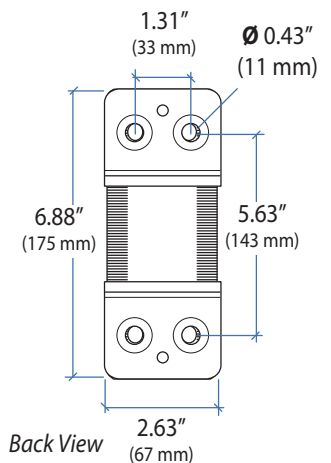

Ergotron® StyleView

StyleView® Sit Stand Combo Arm Extender

Dimensional & Range of Motion Illustrations

Extender and Combo Arm folder up to wall.

Location of Extender attached to wall.

Top View

Extender and Combo Arm with Worksurface folder up to wall.

Location of Extender attached to wall.

Top View

Top View

Wall Mount Bracket

Back View

180°* *Product shipped with rotation stop in place to prevent the Extender from hitting the wall.

© 2011 Ergotron, Inc. rev. 11/16/2011 DIM-ComboExtender Content is subject to change without notification