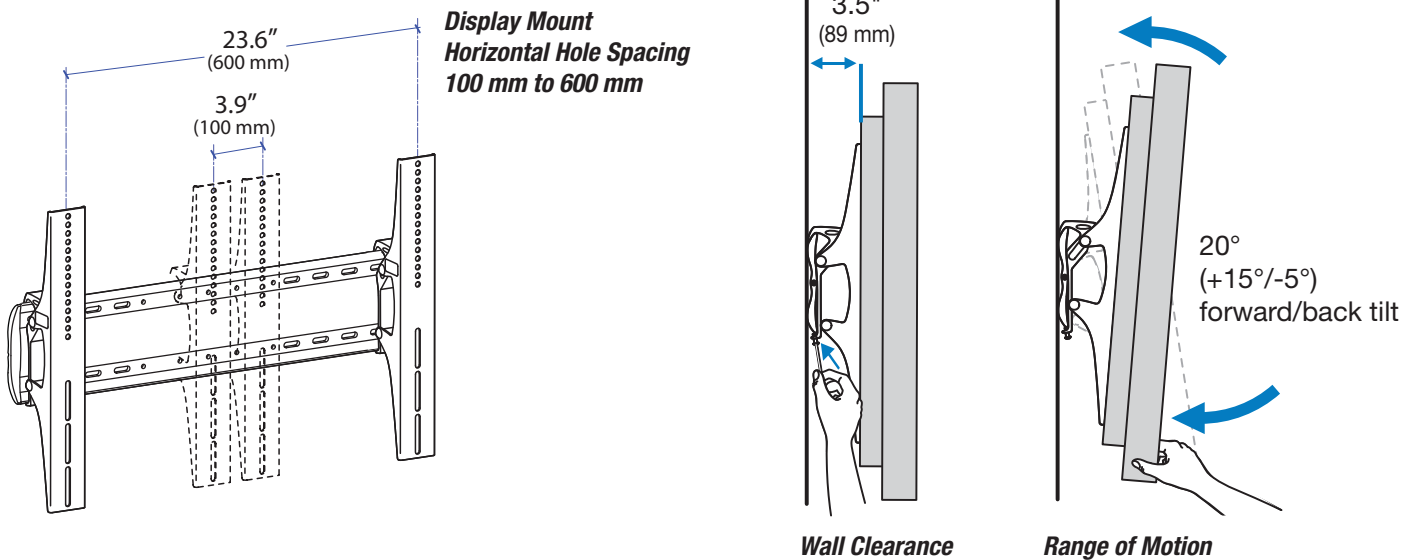

## Tilting Wall Mount

© 2014 Ergotron, Inc. rev. 02/26/2014 DIM-58 Content is subject to change without notification

**Americas Sales and Corporate Headquarters**

St. Paul, MN USA  
(800) 888-8458  
+1-651-681-7600  
www.ergotron.com  
sales@ergotron.com