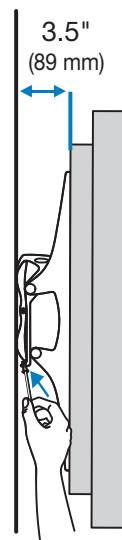

Tilting Wall Mount, XL