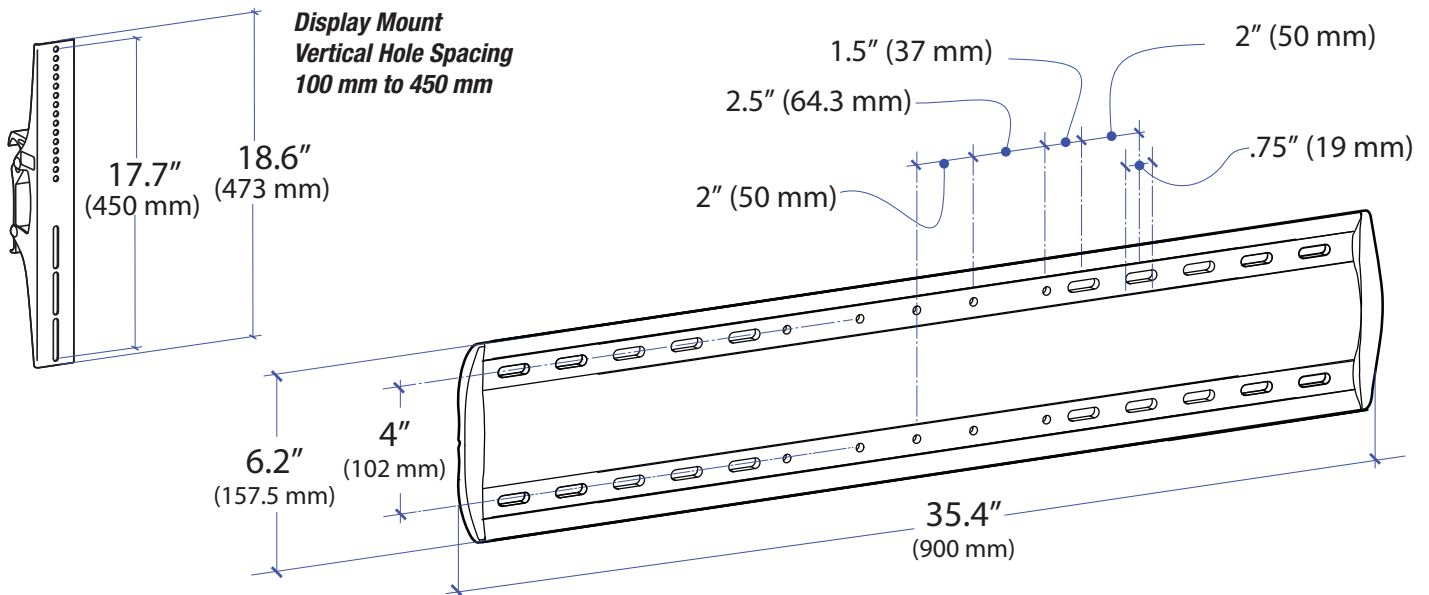

## Tilting Wall Mount, XL

© 2014 Ergotron, Inc. rev. 02/26/2014 DIM-58 Content is subject to change without notification

**Americas Sales and Corporate Headquarters**

St. Paul, MN USA  
 (800) 888-8458  
 +1-651-681-7600  
 www.ergotron.com  
 sales@ergotron.com