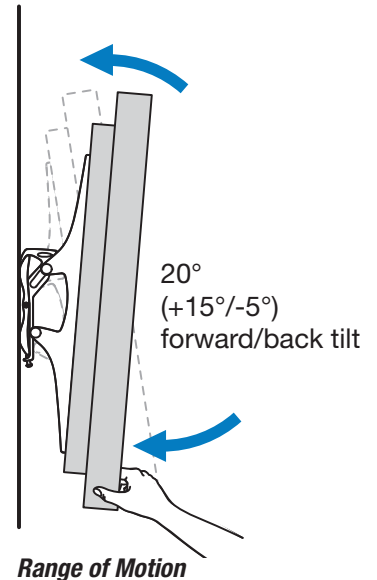

## Tilting Wall Mount, XL

© 2014 Ergotron, Inc. rev. 02/26/2014 DIM-58 Content is subject to change without notification

**Americas Sales and Corporate Headquarters**

St. Paul, MN USA  
 (800) 888-8458  
 +1-651-681-7600  
 www.ergotron.com  
 sales@ergotron.com