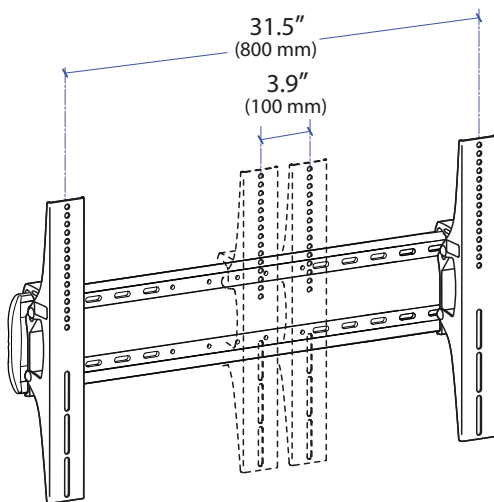

## Tilting Wall Mount, XL

© 2014 Ergotron, Inc. rev. 02/26/2014 DIM-58 Content is subject to change without notification

**Americas Sales and Corporate Headquarters**

St. Paul, MN USA  
 (800) 888-8458  
 +1-651-681-7600  
 www.ergotron.com  
 sales@ergotron.com