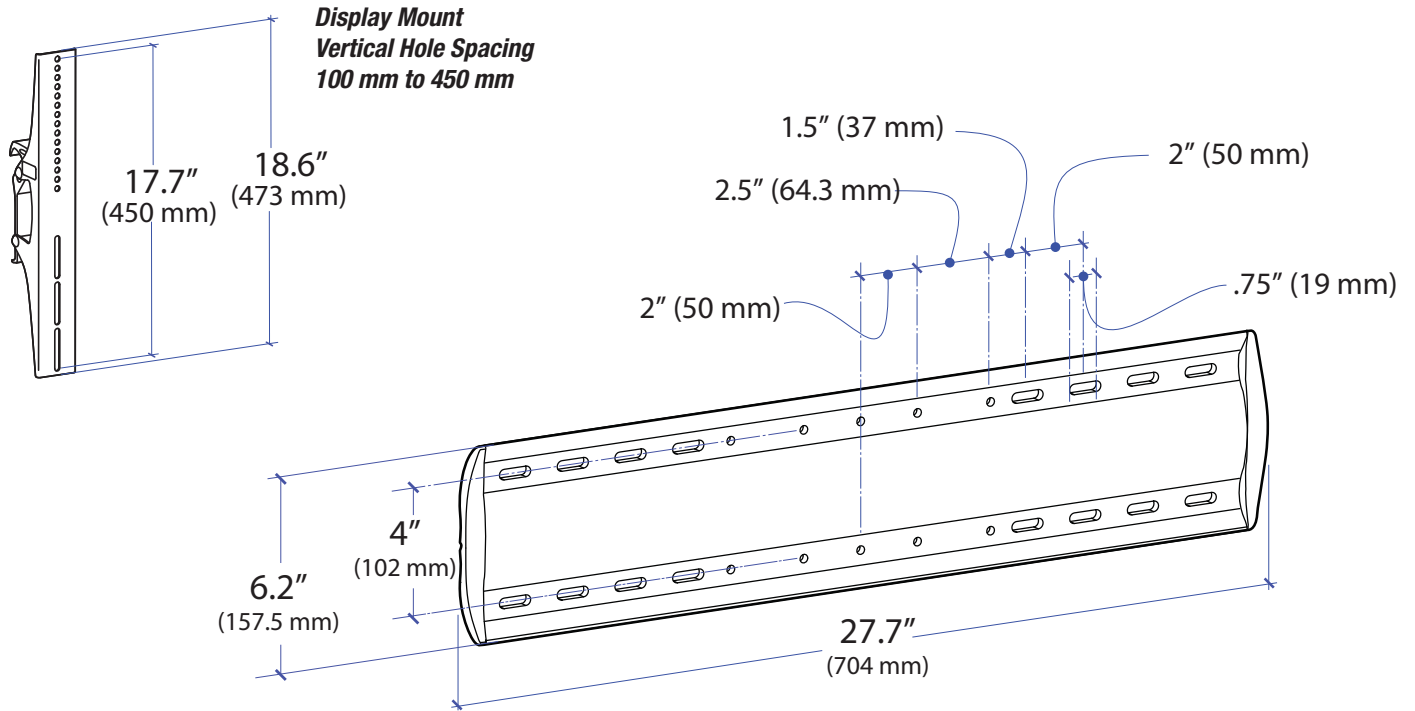

## Tilting Wall Mount

© 2014 Ergotron, Inc. rev. 02/26/2014 DIM-58 Content is subject to change without notification

**Americas Sales and Corporate Headquarters**

St. Paul, MN USA  
(800) 888-8458  
+1-651-681-7600  
www.ergotron.com  
sales@ergotron.com