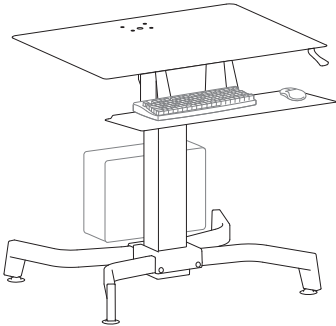

## WorkFit-PD CPU Holder

**Weight Capacity:** 40 lbs. (18 kg)  
**Maximum Size:** 15.75"H x 8.5"D (400 x 216 mm)  
**Minimum Size:** 9.4"H x 2.6"D (239 x 66 mm)

© 2012 Ergotron, Inc. rev. 04/12/2012 DIM-Workfit-PD-CPU Content is subject to change without notification