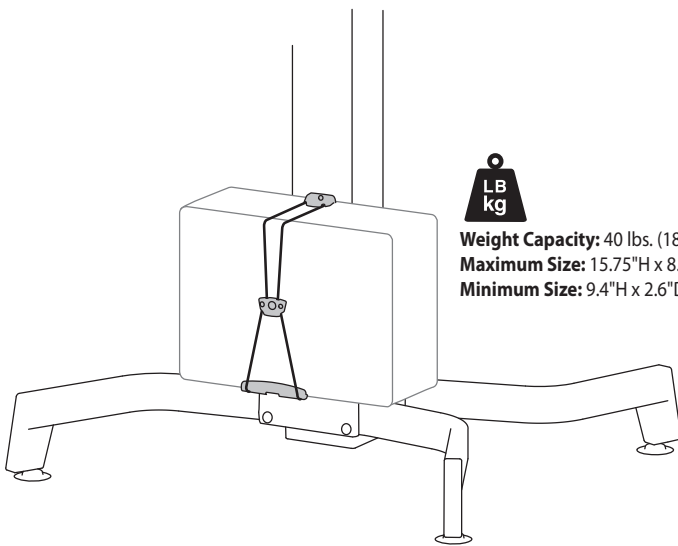

## WorkFit-PD CPU Holder

**Weight Capacity:** 40 lbs. (18 kg)  
**Maximum Size:** 15.75"H x 8.5"D (400 x 216 mm)  
**Minimum Size:** 9.4"H x 2.6"D (239 x 66 mm)

© 2012 Ergotron, Inc. rev. 04/12/2012 DIM-Workfit-PD-CPU Content is subject to change without notification