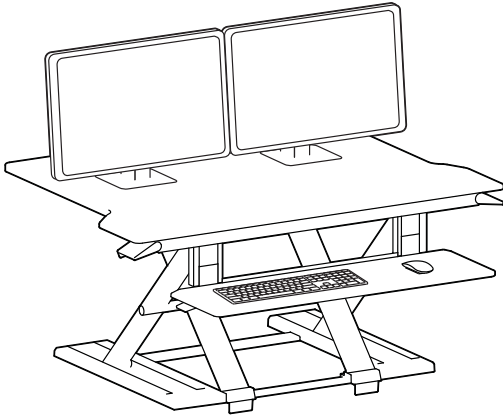

WorkFit™-TX Standing Desk Converter

DIMENSIONS

© 2018 Ergotron, Inc. rev. 12/11/2018 DIM-WFTX Content is subject to change without notification

Americas Sales and Corporate Headquarter	EMEA Sale	APAC Sale	Worldwide OEM Sales
St. Paul, MN USA (800) 888-8458 +1-651-681-7600 www.ergotron.com sales@ergotron.com	Amersfoort, The Netherlands +31 33 45 45 600 www.ergotron.com info.eu@ergotron.com	Tokyo, Japan www.ergotron.com apaccustomerservice@ergotron.com	www.ergotron.com info.oem@ergotron.com

WorkFit™-TX Standing Desk Converter

WEIGHT CAPACITY