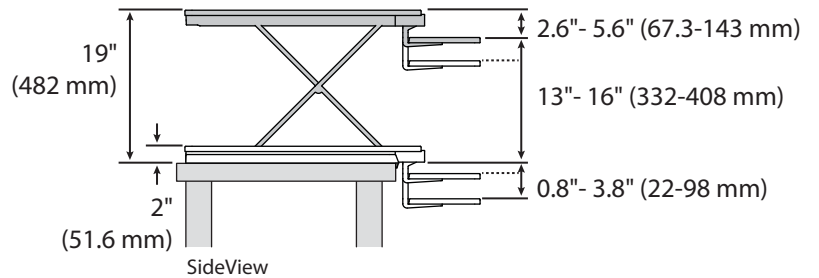

WorkFit™-TX Standing Desk Converter

DIMENSIONS

© 2018 Ergotron, Inc. rev. 12/11/2018 DIM-WFTX Content is subject to change without notification

Americas Sales and Corporate Headquarter	EMEA Sale	APAC Sale	Worldwide OEM Sales
St. Paul, MN USA (800) 888-8458 +1-651-681-7600 www.ergotron.com sales@ergotron.com	Amersfoort, The Netherlands +31 33 45 45 600 www.ergotron.com info.eu@ergotron.com	Tokyo, Japan www.ergotron.com apaccustomerservice@ergotron.com	www.ergotron.com info.oem@ergotron.com

WorkFit™-TX Standing Desk Converter

WEIGHT CAPACITY