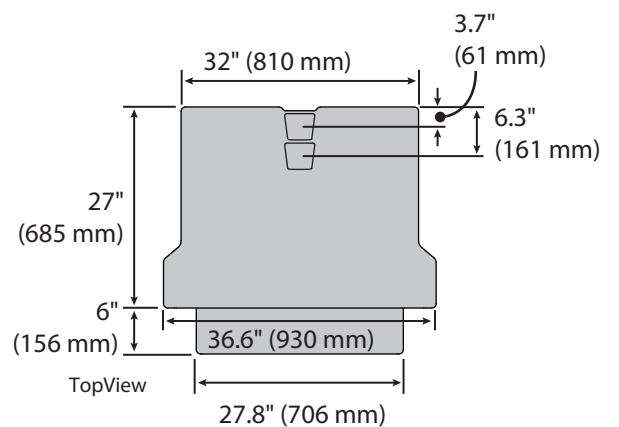

WorkFit™-TX Standing Desk Converter

DIMENSIONS

© 2018 Ergotron, Inc. rev. 12/11/2018 DIM-WFTX Content is subject to change without notification

Americas Sales and Corporate Headquarter	EMEA Sale	APAC Sale	Worldwide OEM Sales
St. Paul, MN USA (800) 888-8458 +1-651-681-7600 www.ergotron.com sales@ergotron.com	Amersfoort, The Netherlands +31 33 45 45 600 www.ergotron.com info.eu@ergotron.com	Tokyo, Japan www.ergotron.com apaccustomerservice@ergotron.com	www.ergotron.com info.oem@ergotron.com

WorkFit™-TX Standing Desk Converter

WEIGHT CAPACITY