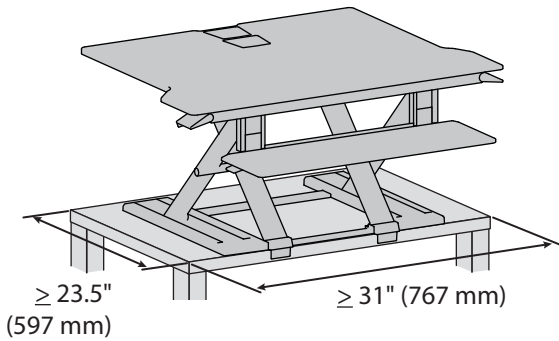

WorkFit™-TX Standing Desk Converter

DIMENSIONS

© 2018 Ergotron, Inc. rev. 12/11/2018 DIM-WFTX Content is subject to change without notification

Americas Sales and Corporate Headquarter	EMEA Sale	APAC Sale	Worldwide OEM Sales
St. Paul, MN USA (800) 888-8458 +1-651-681-7600 www.ergotron.com sales@ergotron.com	Amersfoort, The Netherlands +31 33 45 45 600 www.ergotron.com info.eu@ergotron.com	Tokyo, Japan www.ergotron.com apaccustomerservice@ergotron.com	www.ergotron.com info.oem@ergotron.com