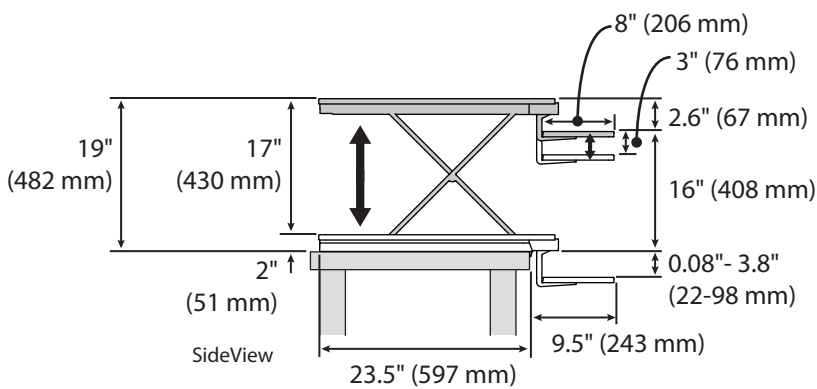

WorkFit™-TX Standing Desk Converter

DIMENSIONS

© 2018 Ergotron, Inc. rev. 12/11/2018 DIM-WFTX Content is subject to change without notification

Americas Sales and Corporate Headquarter	EMEA Sale	APAC Sale	Worldwide OEM Sales
St. Paul, MN USA (800) 888-8458 +1-651-681-7600 www.ergotron.com sales@ergotron.com	Amersfoort, The Netherlands +31 33 45 45 600 www.ergotron.com info.eu@ergotron.com	Tokyo, Japan www.ergotron.com apaccustomerservice@ergotron.com	www.ergotron.com info.oem@ergotron.com

WorkFit™-TX Standing Desk Converter

WEIGHT CAPACITY