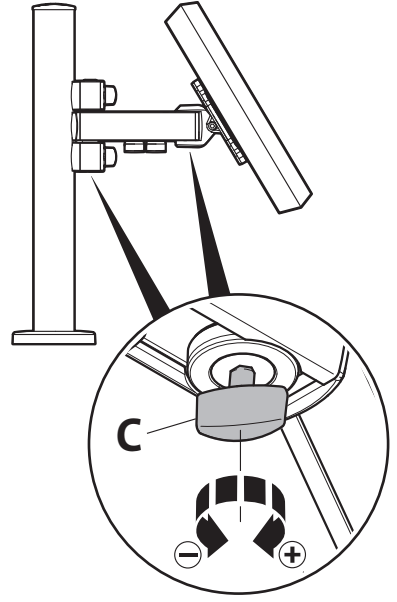

4.

5.

arm L 380

arm M 120

arm S

Headquarters:

Novus Dahle GmbH & Co. KG
Breslauer Straße 34-38
49808 Lingen
Germany

Service contact: