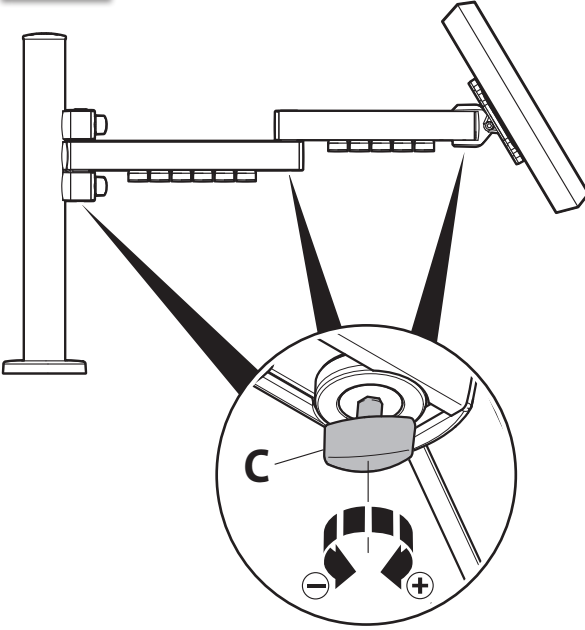

4.

5.

arm L 380

arm M 120

arm S

Headquarters:

Novus Dahle GmbH & Co. KG
Breslauer Straße 34-38
49808 Lingen
Germany

Service contact: