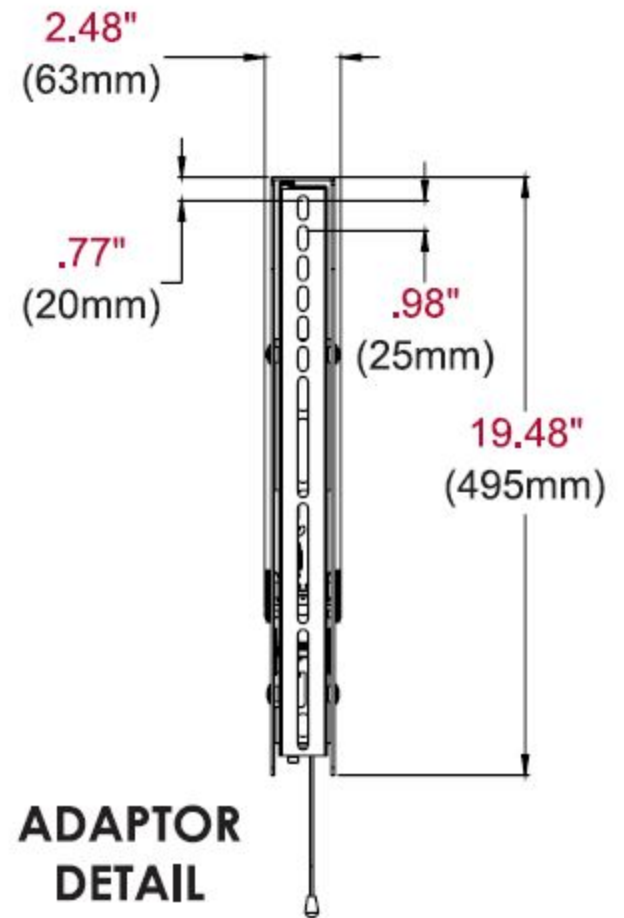

**WALL PLATE
DETAIL**

FRONT VIEW

SIDE VIEW

**ADAPTOR
DETAIL**