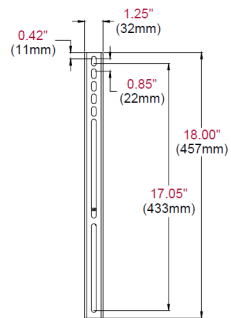

FRONT VIEW

SIDE VIEW

VERTICAL ADAPTOR