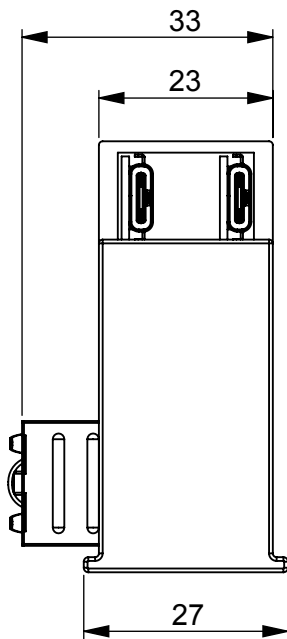

s28 C sCharge PoE FIT USB-C

drawing

USB-C ports:
Power ———> Power + Data

USB-C to USB-C 90° cable , 30 cm included