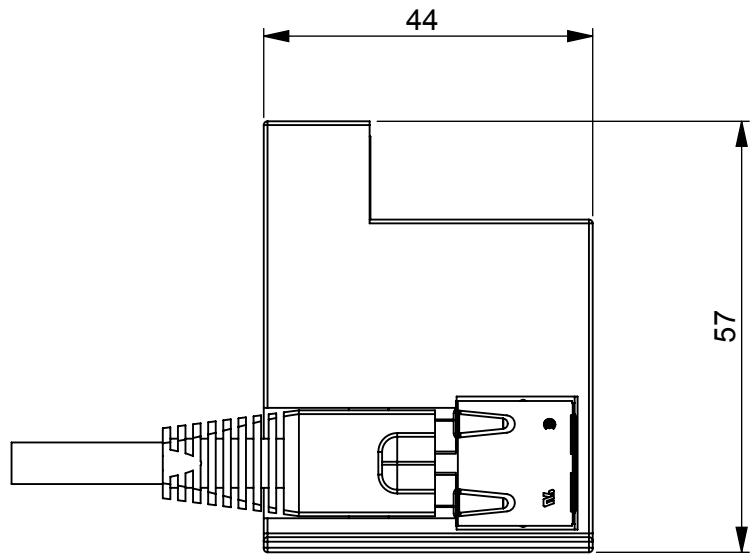

s28 C sCharge PoE FIT USB-C

drawing

USB-C ports:
Power ———> Power + Data

USB-C to USB-C 90° cable , 30 cm included