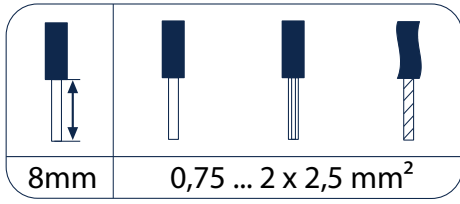

s48 I sCharge 20W

with lightning connector

Ⓜ N L 100 - 250 V ~