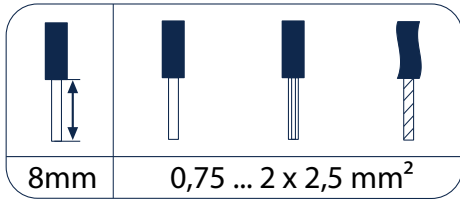

s24 I sCharge 12W

with lightning connector

N L 100 - 250 V ~