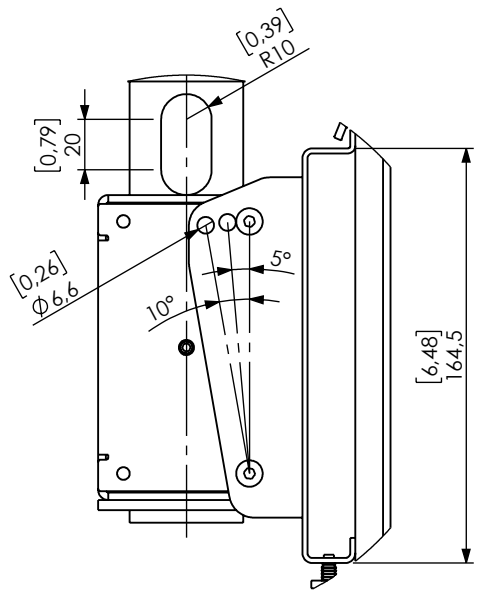

Technical drawing (mm/inch)
 02-114-x Func Ceiling LP Medium Single dimensions mm / [inch]

DETAIL B
 SCALE 1 : 3

DETAIL A
 SCALE 1 : 3