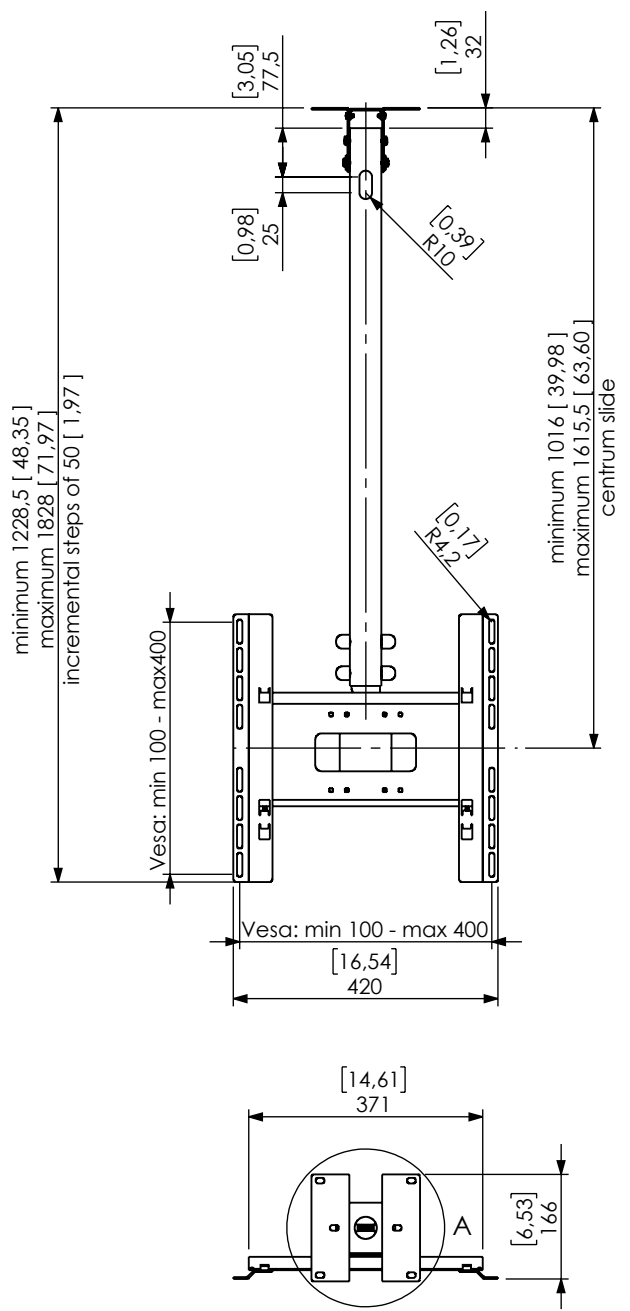

Technical drawing (mm/inch)
 02-114-x Func Ceiling LP Medium Single dimensions mm / [inch]

DETAIL B
 SCALE 1 : 3

DETAIL A
 SCALE 1 : 3