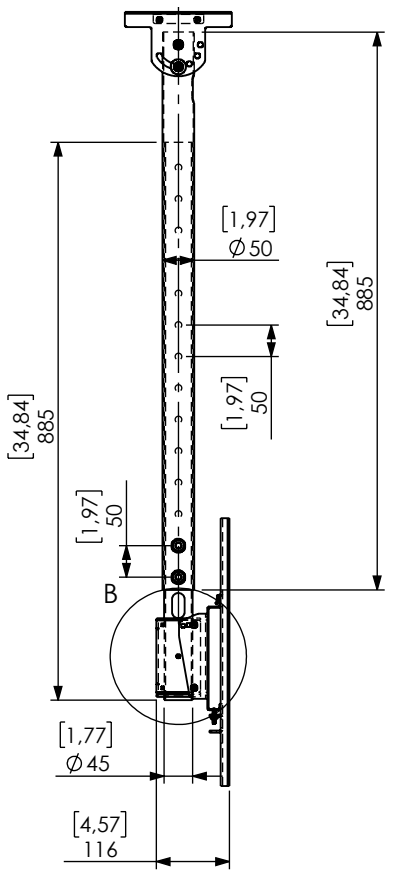

Technical drawing (mm/inch)
 02-114-x Func Ceiling LP Medium Single dimensions mm / [inch]

DETAIL B
 SCALE 1 : 3

DETAIL A
 SCALE 1 : 3