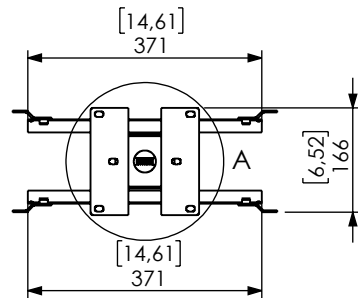

Technical drawing (mm/inch)
 02-117-x Func Ceiling P Large Dual dimensions mm / [inch]

DETAIL B
 SCALE 1 : 3

DETAIL A
 SCALE 1 : 3

SMART MEDIA
 SOLUTIONS