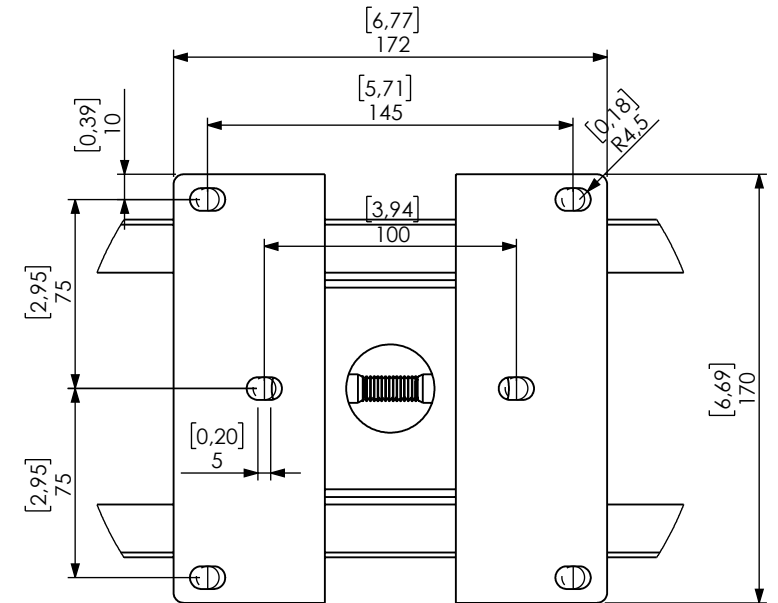

Technical drawing (mm/inch)
 02-117-x Func Ceiling P Large Dual dimensions mm / [inch]

DETAIL B
 SCALE 1 : 3

DETAIL A
 SCALE 1 : 3

SMART MEDIA
 SOLUTIONS