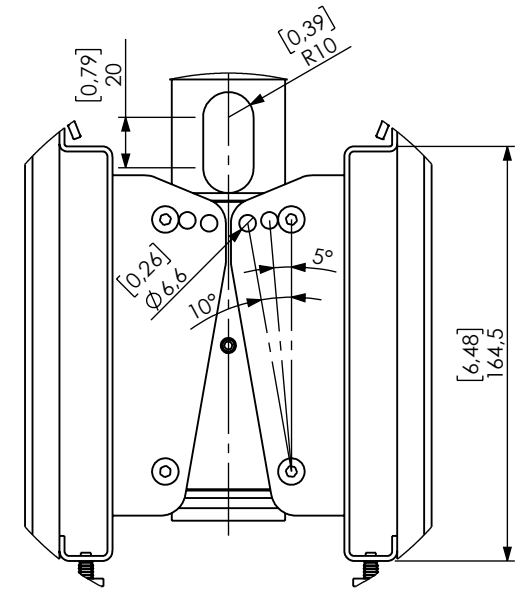

Technical drawing (mm/inch)
 02-117-x Func Ceiling P Large Dual dimensions mm / [inch]

DETAIL B
 SCALE 1 : 3

DETAIL A
 SCALE 1 : 3

SMART MEDIA
 SOLUTIONS