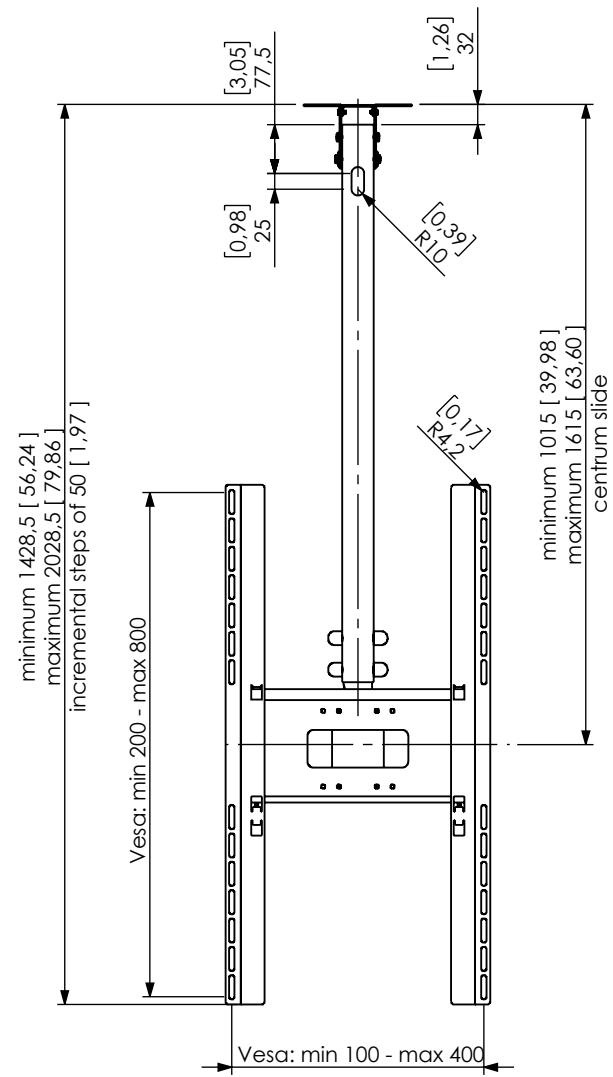

Technical drawing (mm/inch)
 02-117-x Func Ceiling P Large Dual dimensions mm / [inch]

DETAIL B
 SCALE 1 : 3

DETAIL A
 SCALE 1 : 3

SMART MEDIA
 SOLUTIONS