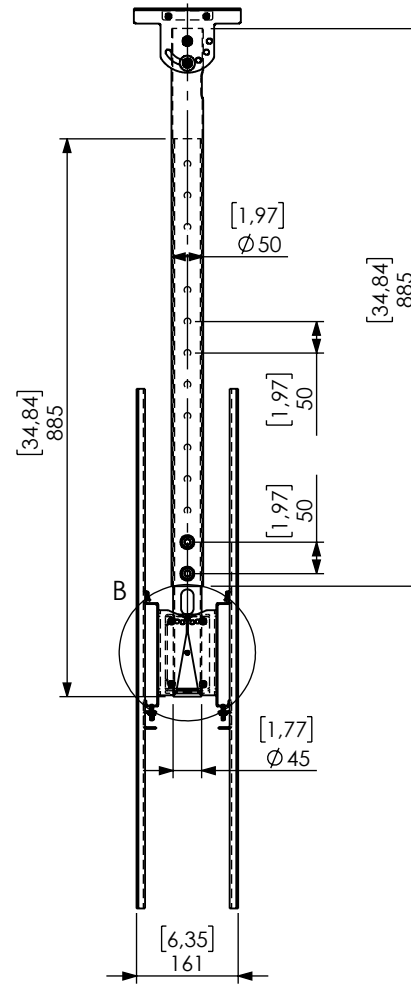

Technical drawing (mm/inch)
 02-117-x Func Ceiling P Large Dual dimensions mm / [inch]

DETAIL B
 SCALE 1 : 3

DETAIL A
 SCALE 1 : 3

SMART MEDIA
 SOLUTIONS