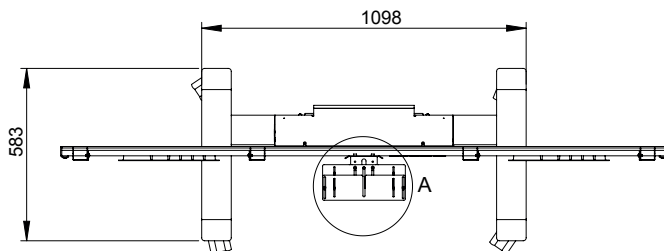

TECHNICAL DRAWING [mm]

FMT032001-P0 Func Mobile Motorized Video Conference

DETAIL A  
SCALE 1 : 5

Max screen width W in mm with Vesa:

Vesa 800x400	W=1120
Vesa 600x400	W=1320
Vesa 400x400	W=1520
Vesa 300x300	W=1620