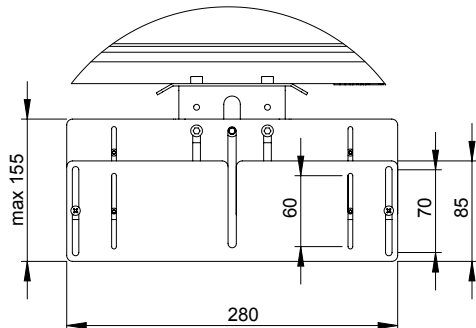

TECHNICAL DRAWING [mm]

FMT032001-P0 Func Mobile Motorized Video Conference

DETAIL A  
SCALE 1 : 5

Max screen width W in mm with Vesa:

Vesa 800x400	W=1120
Vesa 600x400	W=1320
Vesa 400x400	W=1520
Vesa 300x300	W=1620