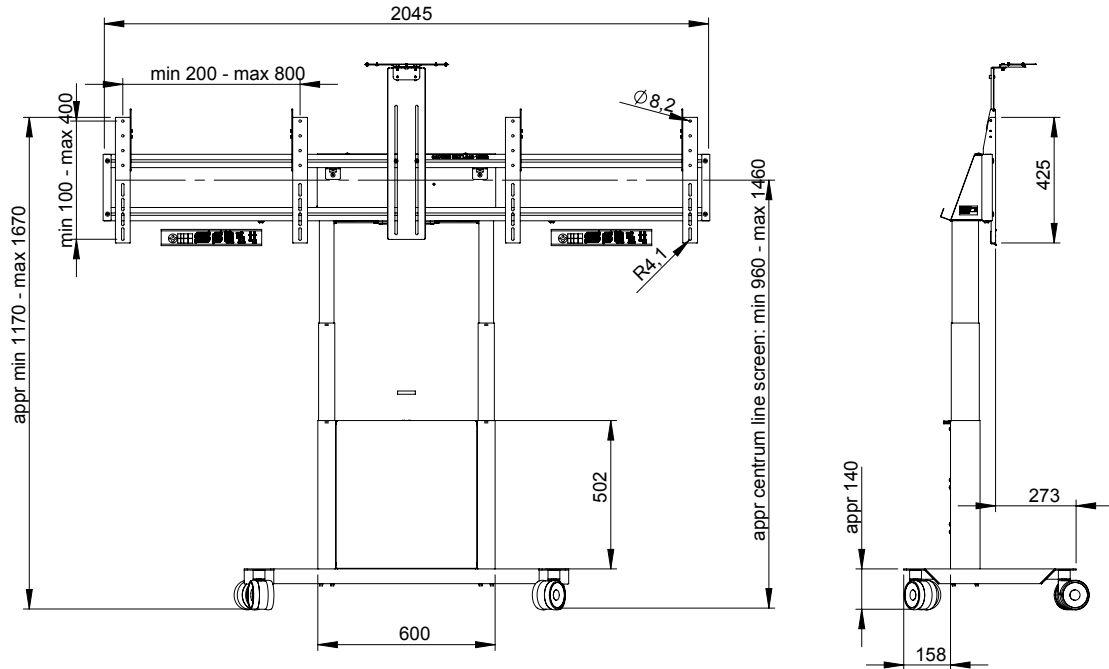

TECHNICAL DRAWING [mm]

FMT032001-P0 Func Mobile Motorized Video Conference

DETAIL A  
SCALE 1 : 5

Max screen width W in mm with Vesa:

Vesa 800x400	W=1120
Vesa 600x400	W=1320
Vesa 400x400	W=1520
Vesa 300x300	W=1620