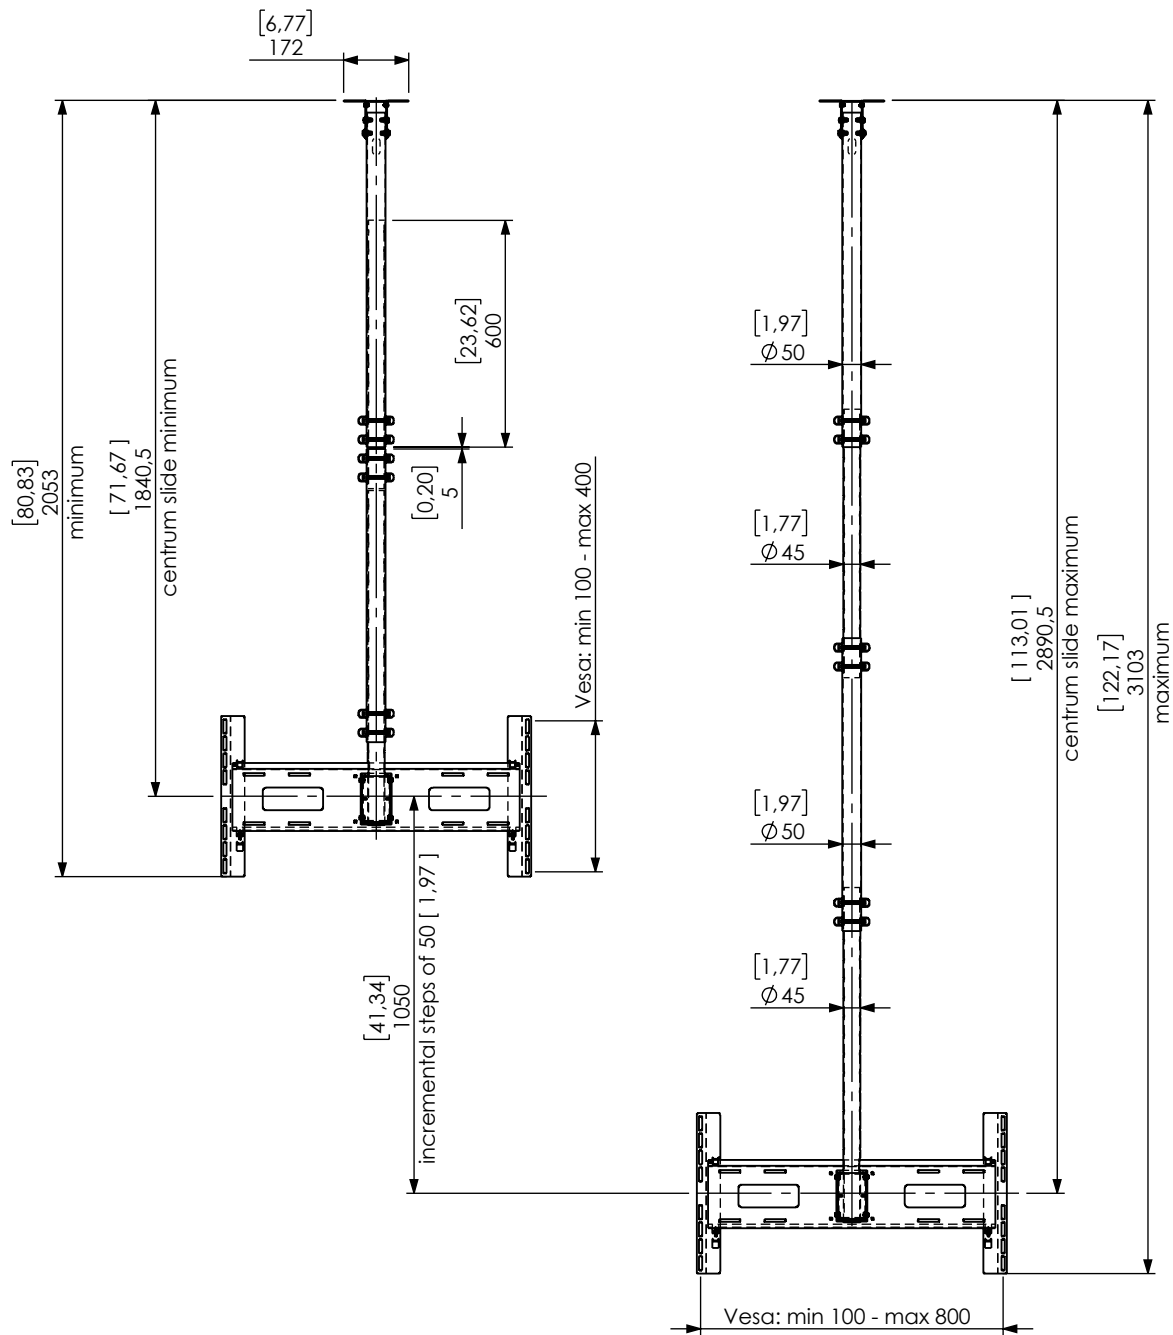

Technical drawing (mm/inch)
 02-110-x Func Ceiling L Large Single + 02-112-x Func Ceiling Extension 1840-2890 dimensions mm / [inch]

SMART MEDIA
 SOLUTIONS