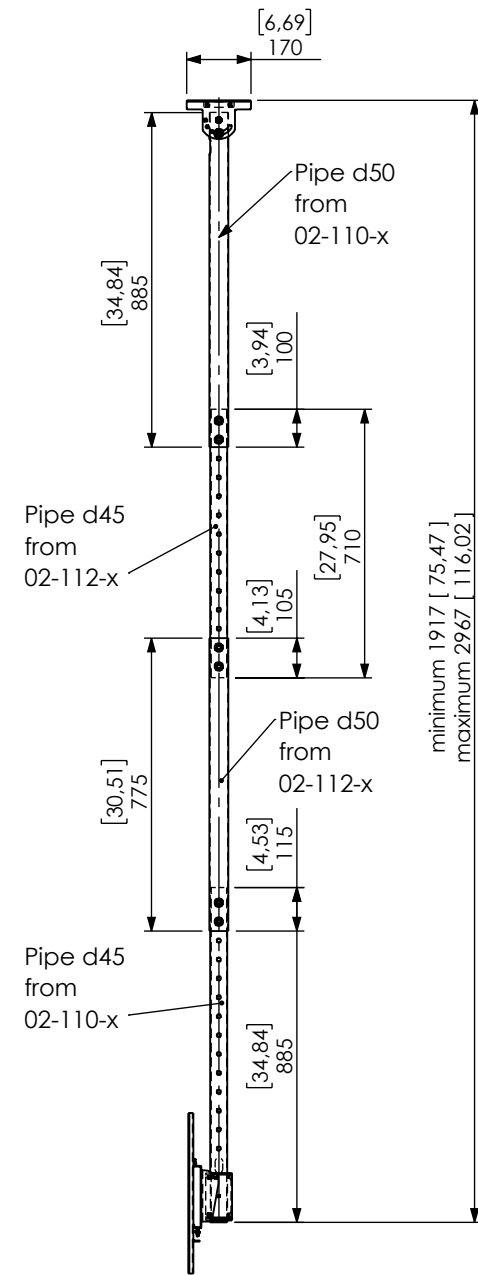

Technical drawing (mm/inch)
 02-110-x Func Ceiling L Large Single + 02-112-x Func Ceiling Extension 1840-2890 dimensions mm / [inch]

SMART MEDIA
 SOLUTIONS