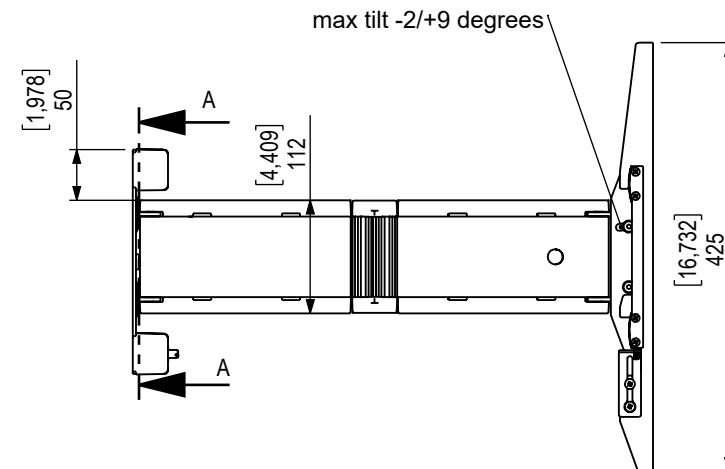

Technical drawing ( mm / inch )  
 14-002-5 Icon 3D Medium dimensions

SMART MEDIA  
 SOLUTIONS