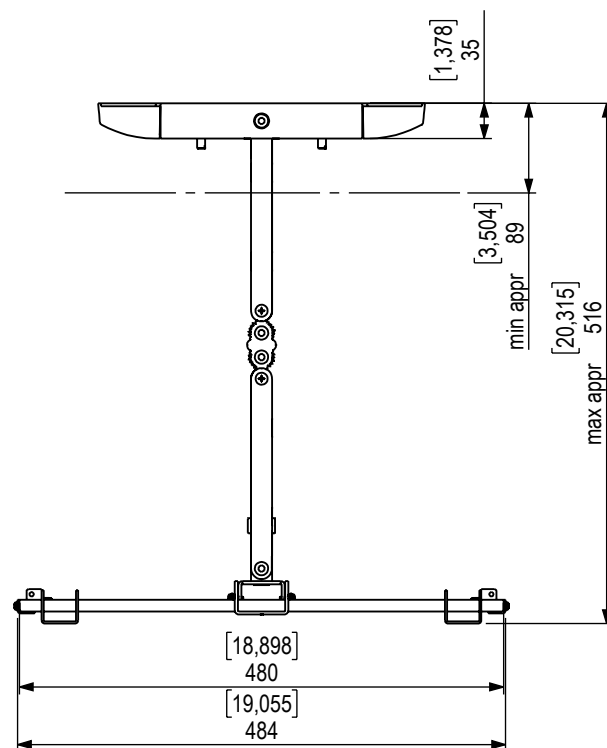

Technical drawing ( mm / inch )  
 14-002-5 Icon 3D Medium dimensions

SMART MEDIA  
 SOLUTIONS