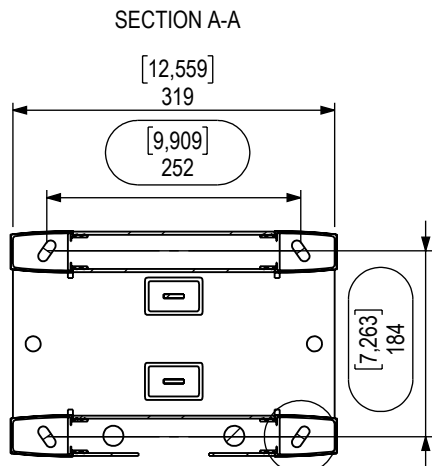

Technical drawing ( mm / inch )  
 14-002-5 Icon 3D Medium dimensions

SMART MEDIA  
 SOLUTIONS