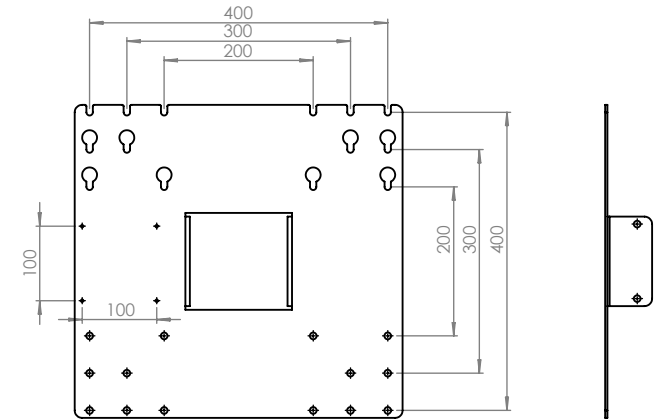

Technical drawing (mm/inch)  
SMS ICON FH MT 1450 - up to 400x400mm

SMART MEDIA  
SOLUTIONS