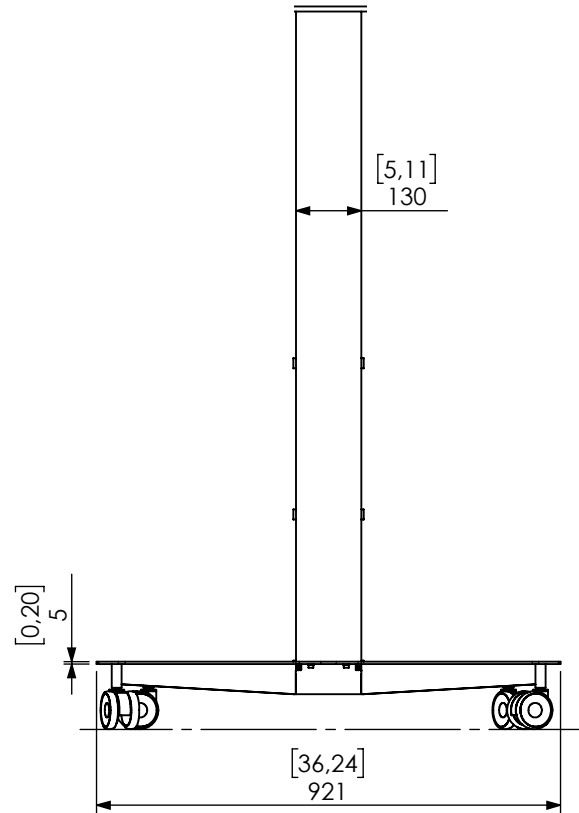

Technical drawing (mm/inch)  
SMS ICON FH MT 1450 - up to 400x400mm

SMART MEDIA  
SOLUTIONS