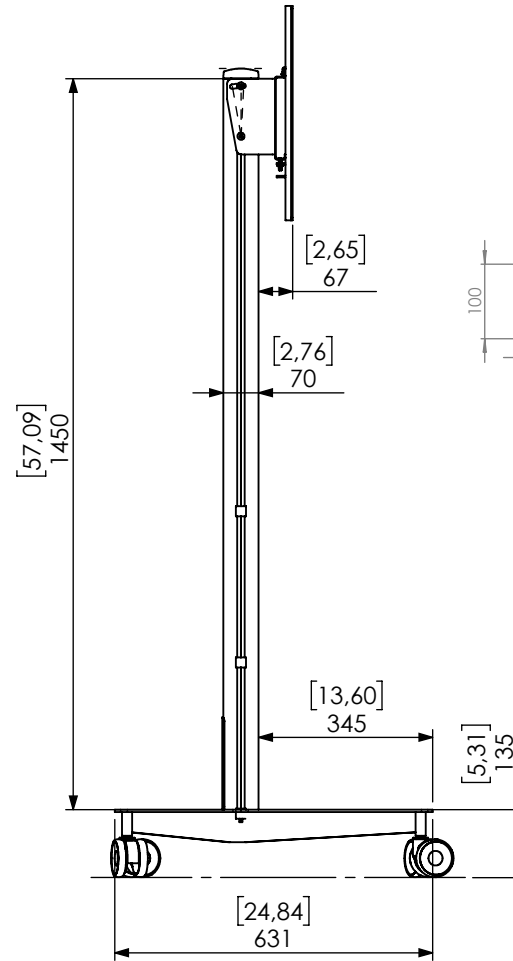

Technical drawing (mm/inch)  
SMS ICON FH MT 1450 - up to 400x400mm

SMART MEDIA  
SOLUTIONS