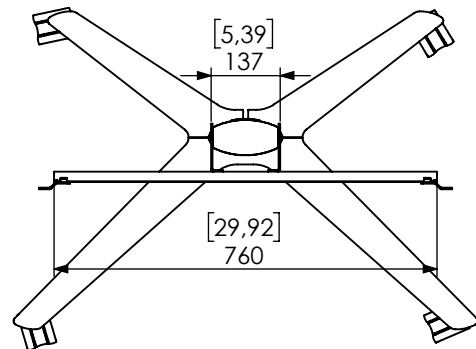

Technical drawing (mm/inch)  
SMS ICON FH MT 1450 - up to 400x400mm

SMART MEDIA  
SOLUTIONS