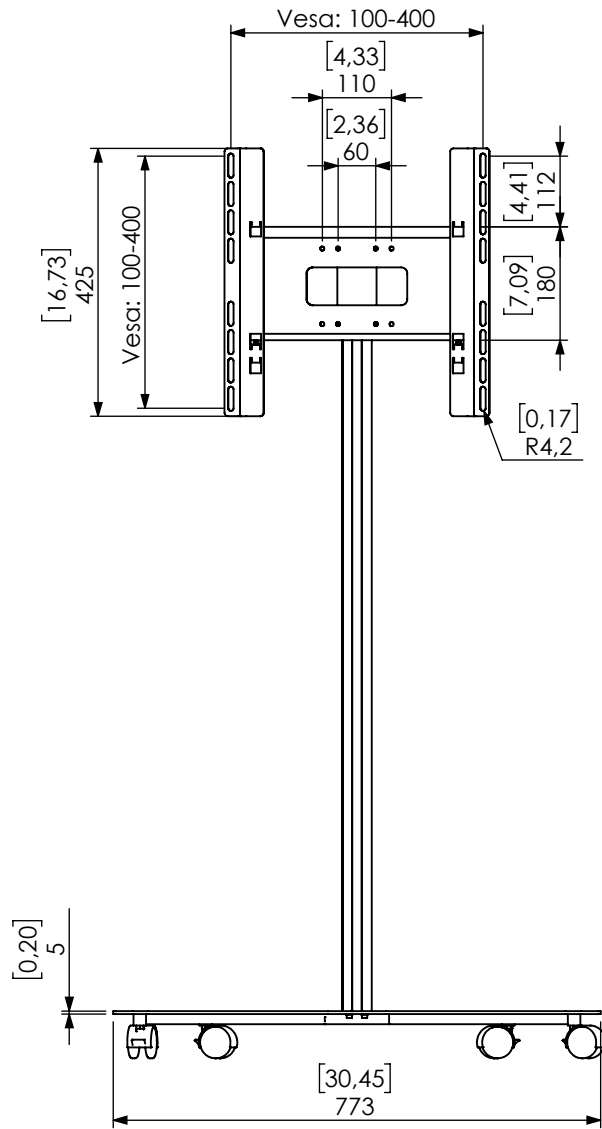

Technical drawing (mm/inch)  
 K12-004-x ICON FM MT 1200 - 400x400 dimensions

SMART MEDIA  
 SOLUTIONS