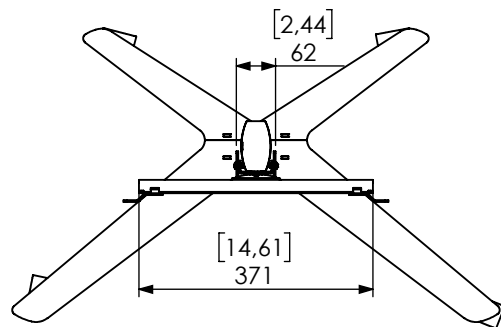

Technical drawing (mm/inch)  
 K12-004-x ICON FM MT 1200 - 400x400 dimensions

SMART MEDIA  
 SOLUTIONS