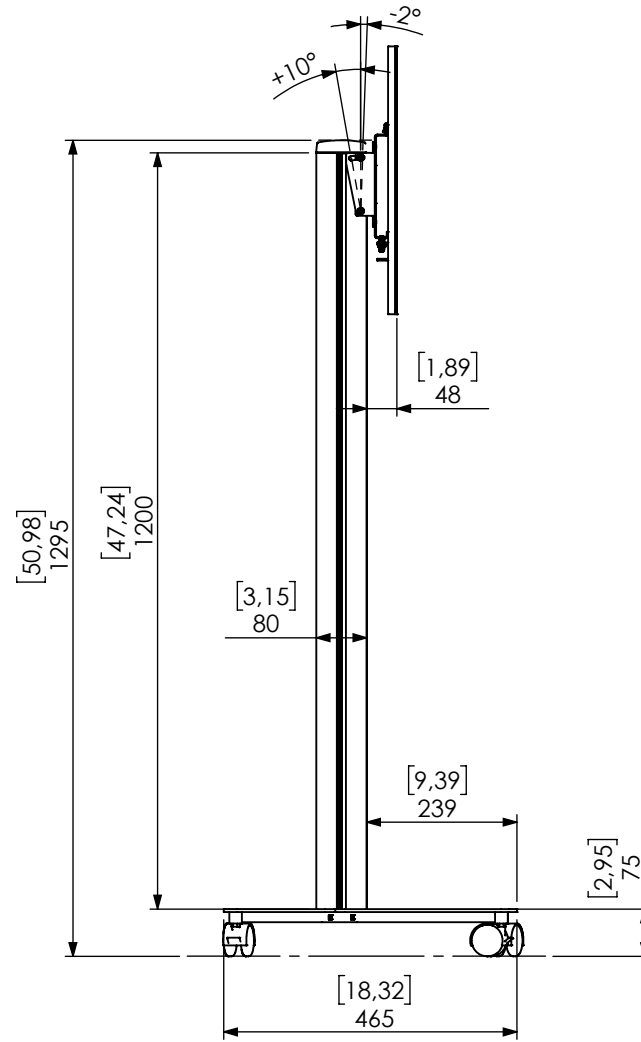

Technical drawing (mm/inch)  
 K12-004-x ICON FM MT 1200 - 400x400 dimensions

SMART MEDIA  
 SOLUTIONS