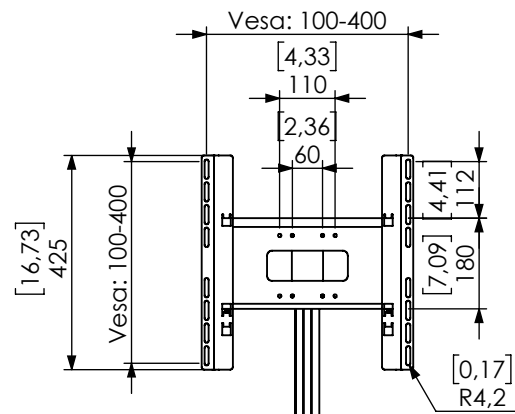

Technical drawing (mm/inch)
K12-006-x ICON FM MT 1800 - 400x400 dimensions

SMART MEDIA
SOLUTIONS

814

260

1159