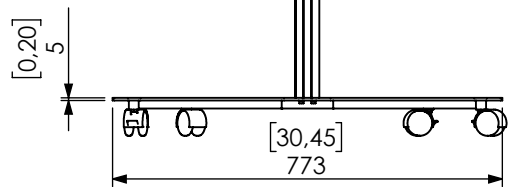

Technical drawing (mm/inch)
K12-006-x ICON FM MT 1800 - 400x400 dimensions

SMART MEDIA
SOLUTIONS

814

260

1159