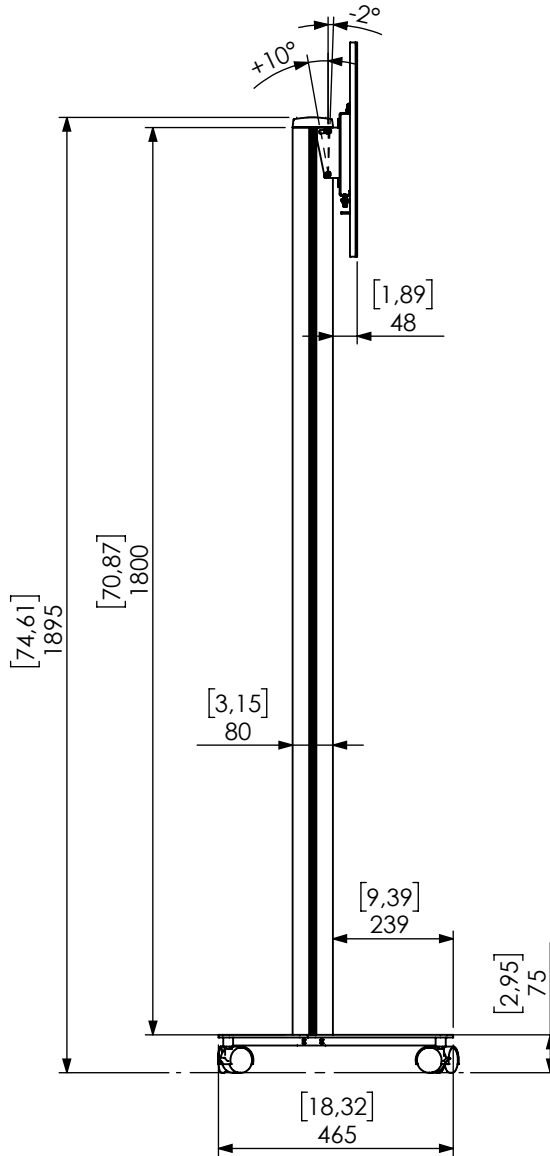

Technical drawing (mm/inch)
K12-006-x ICON FM MT 1800 - 400x400 dimensions

SMART MEDIA
SOLUTIONS

814

260

1159