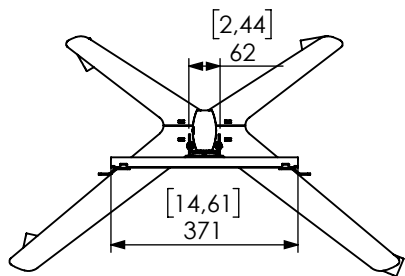

Technical drawing (mm/inch)
K12-006-x ICON FM MT 1800 - 400x400 dimensions

SMART MEDIA
SOLUTIONS

814

260

1159