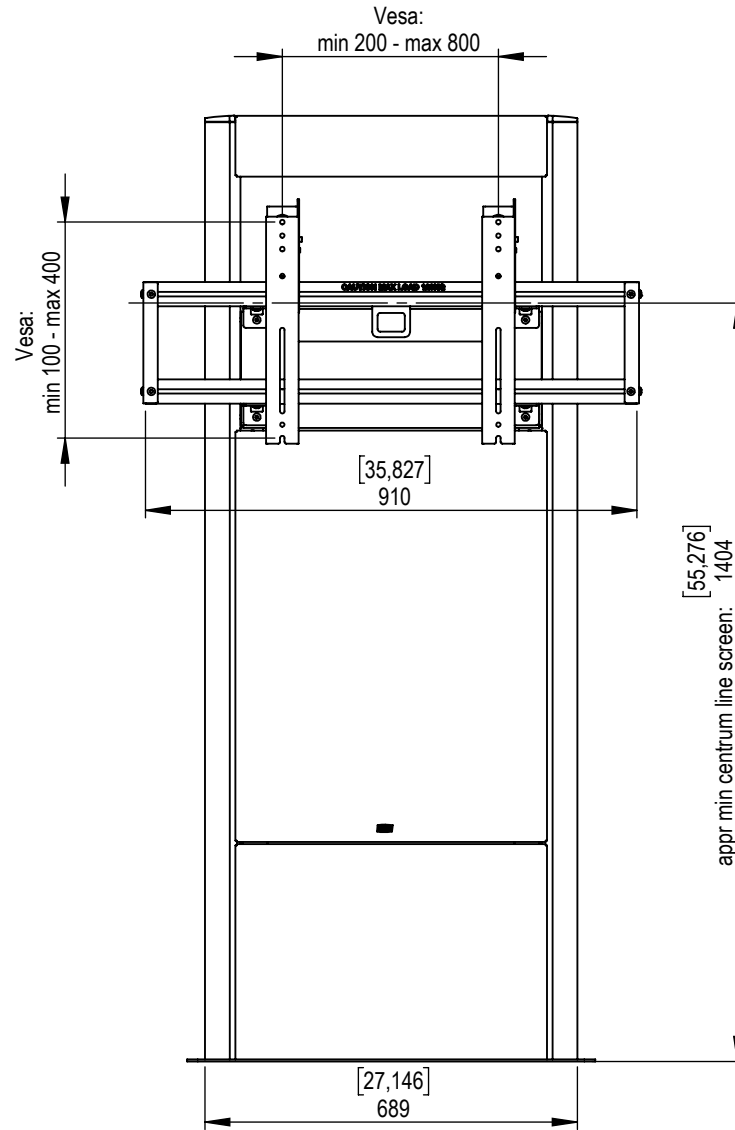

Technical drawing (mm)
C591U003-2A0 SMS Presence Wall-Floor dimensions

Technical drawing (mm)
C591U003-2A0 SMS Presence Wall-Floor dimensions