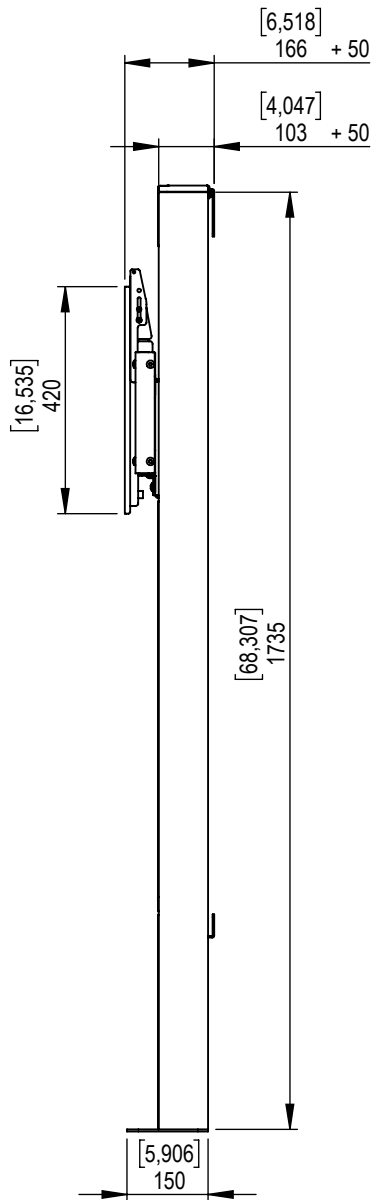

Technical drawing (mm)
C591U003-2A0 SMS Presence Wall-Floor dimensions

Technical drawing (mm)
C591U003-2A0 SMS Presence Wall-Floor dimensions