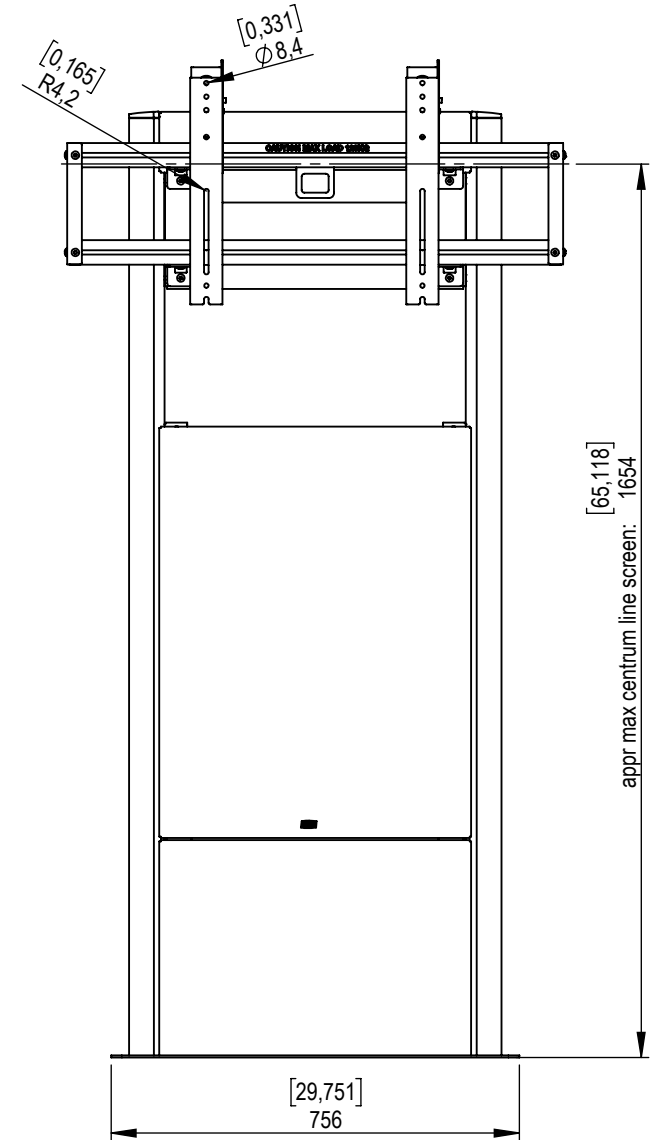

Technical drawing (mm)
C591U003-2A0 SMS Presence Wall-Floor dimensions

Technical drawing (mm)
C591U003-2A0 SMS Presence Wall-Floor dimensions