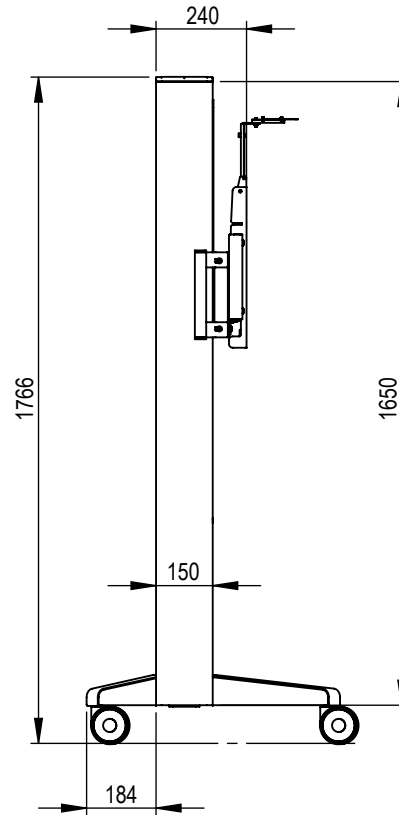

Technical drawing (mm)
 PR031110-P0 / SMS Presence Mobile Video Conference Motorized

DETAIL A
 SCALE 1 : 5