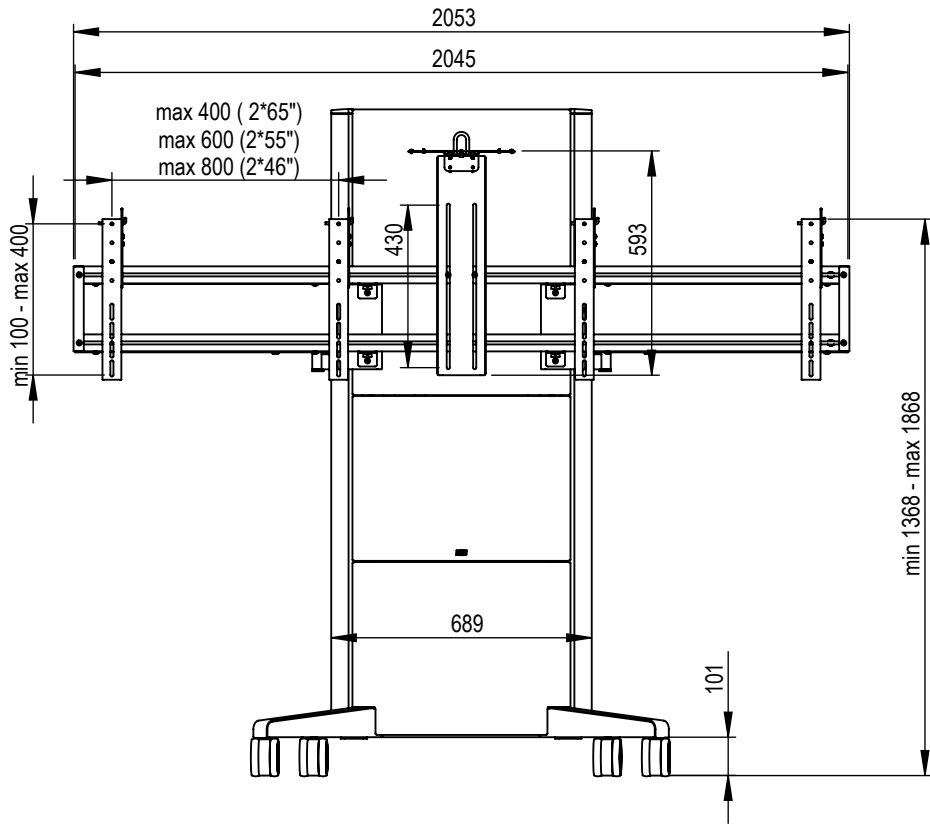

Technical drawing (mm)
 PR031110-P0 / SMS Presence Mobile Video Conference Motorized

DETAIL A
 SCALE 1 : 5