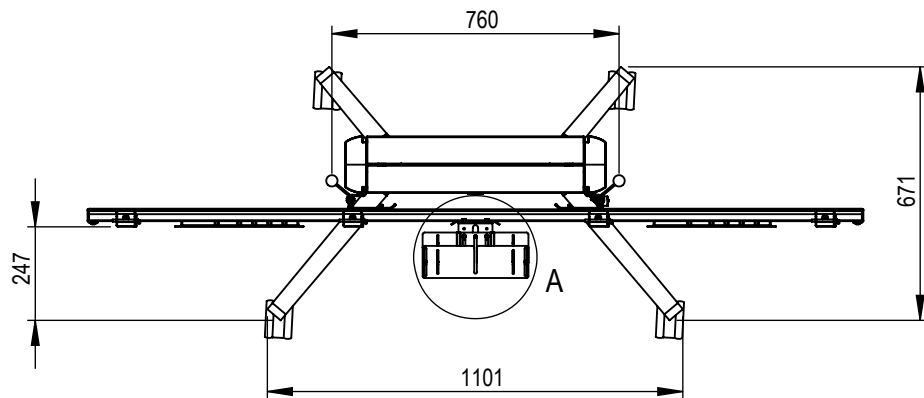

Technical drawing (mm)
 PR031110-P0 / SMS Presence Mobile Video Conference Motorized

DETAIL A
 SCALE 1 : 5