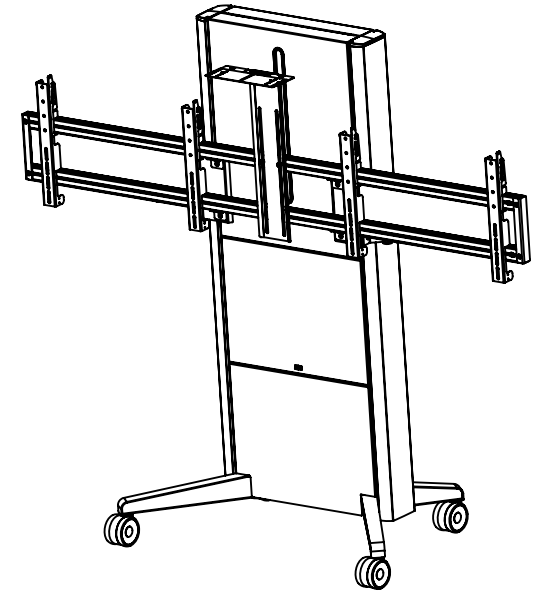

Technical drawing (mm)
 PR031110-P0 / SMS Presence Mobile Video Conference Motorized

DETAIL A
 SCALE 1 : 5